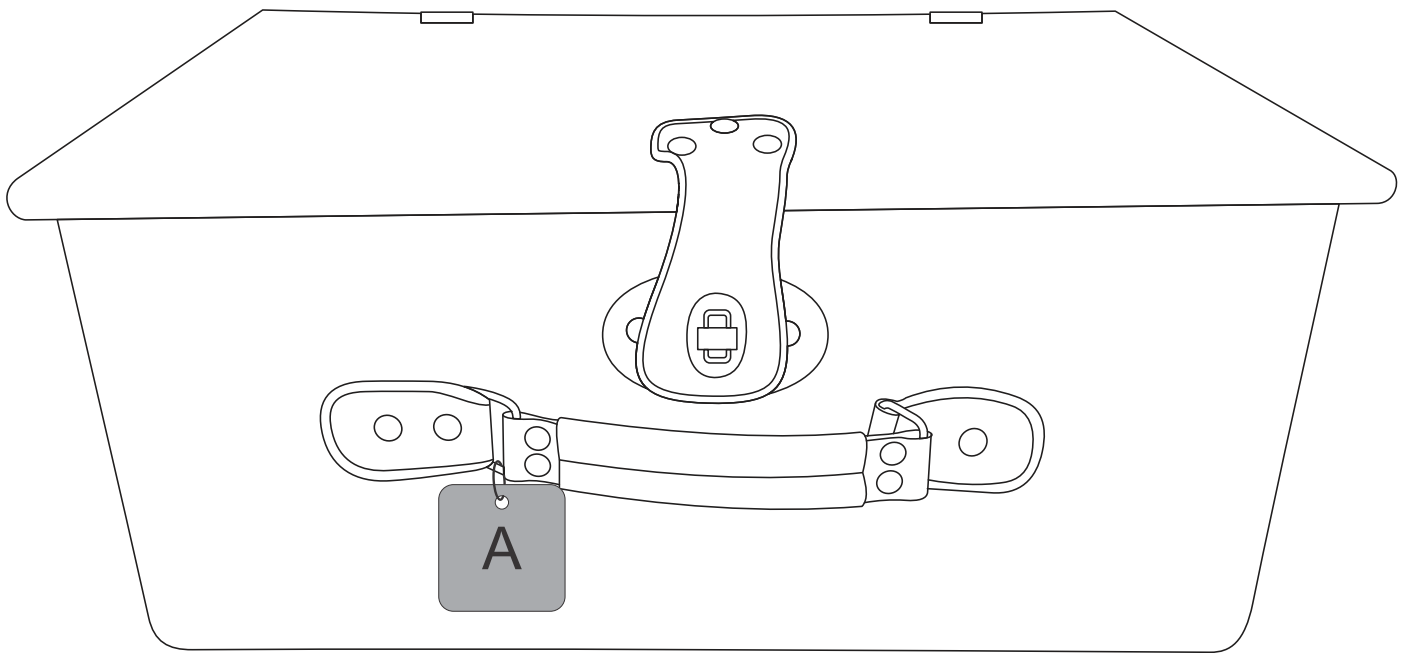

MAX BRANDING SIZE

P2484 - ZIP03

A: DOME STICKER - 40mm(w) x 40mm(h)