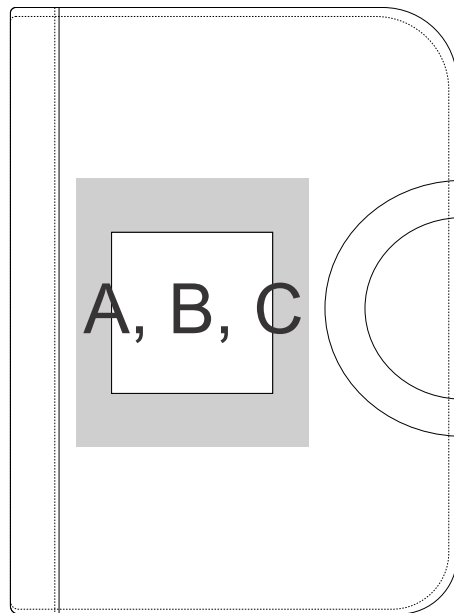

MAX BRANDING SIZE

P2541

- A: SILK2 - 130mm(w) x 150mm(h) - Max 6 colours
- B: FULLC4 - 130mm(w) x 150mm(h)
- C: DEBOSS - 90mm(w) x 90mm(h)