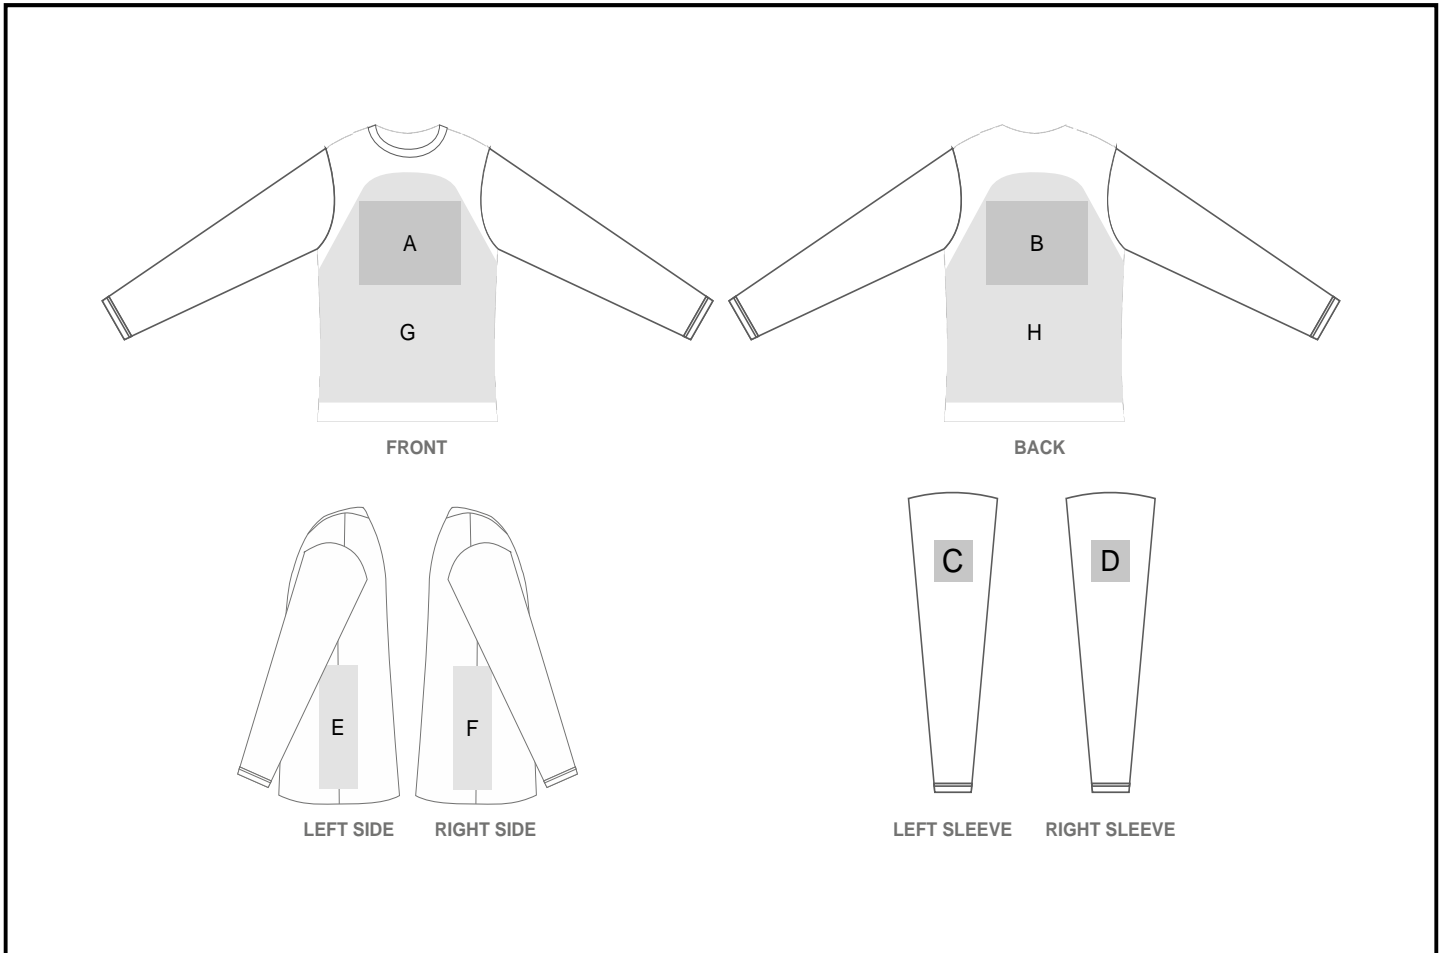

TS-AL-67-A

Kids Long Sleeve All Star T-Shirt

Need to know:

- Includes 1 Colour, 1-Position Screen Print (setup fee applies)
- NO Laser on BL; N and W garments and piping
- Laser can be branded over zips and seams
- Recommended size for left or right chest: (3-8 Years) 70mm wide x 45mm high
(9-14 Years) 90mm wide x 60mm high

Branding Options:

Position	Branding Method (Branding Code)	No. of Colours	Dimension
A	Screen Print (SA)	6 Colours	260mm wide x 200mm high
A	Embroidery (EMB-A)	N/A	100mm wide x 100mm high
A	Digital Transfer T-shirts A6 (DTC-T1)	Full Colour	148mm wide x 105mm high
A	Digital Transfer T-shirts A5 (DTC-T2)	Full Colour	210mm wide x 148mm high
A	Digital Transfer T-shirts A4 (DTC-T3)	Full Colour	290mm wide x 200mm high
B	Screen Print (SA)	6 Colours	260mm wide x 200mm high

B	Embroidery (EMB-A)	N/A	100mm wide x 100mm high
B	Digital Transfer T-shirts A6 (DTC-T1)	Full Colour	148mm wide x 105mm high
B	Digital Transfer T-shirts A5 (DTC-T2)	Full Colour	210mm wide x 148mm high
B	Digital Transfer T-shirts A4 (DTC-T3)	Full Colour	290mm wide x 200mm high

C	Screen Print (SA)	6 Colours	60mm wide x 60mm high
C	Embroidery (EMB-A)	N/A	80mm wide x 60mm high
C	Digital Transfer T-shirts A6 (DTC-T1)	Full Colour	80mm wide x 80mm high

D	Screen Print (SA)	6 Colours	60mm wide x 60mm high
D	Embroidery (EMB-A)	N/A	80mm wide x 60mm high
D	Digital Transfer T-shirts A6 (DTC-T1)	Full Colour	80mm wide x 80mm high