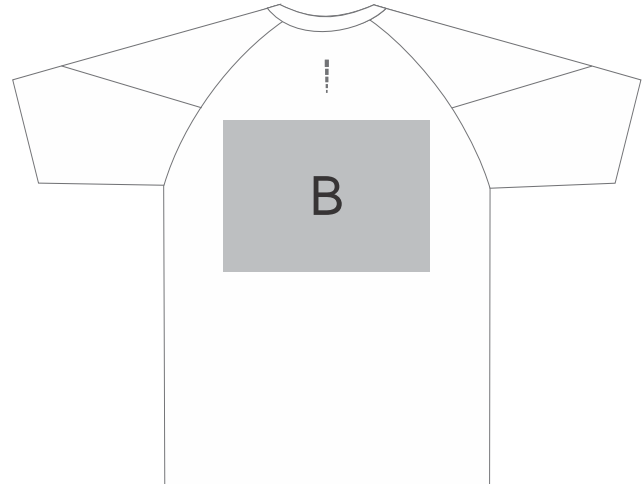

TS-SL-64-A

Ladies Slazenger Endurance T-Shirt

We do not brand on the sleeves

Need to know:

- Includes 1-Position Digital Transfer (setup fees apply)
- DTC Inclusive Parameters: Left/Right Chest = 100mm x 100mm.
- No branding on Sleeves due to reflective tape.

Branding Options:

Position	Branding Method (Branding Code)	No. of Colours	Dimension
A	Embroidery (EM-CLOTHING)	N/A	200mm wide x 200mm high
A	Screen Print (SA)	6 Colours	260mm wide x 200mm high
A	Digital Transfer Clothing A6 (DTC-A6)	Full Colour	148mm wide x 105mm high
A	Digital Transfer Clothing A5 (DTC-A5)	Full Colour	200mm wide x 148mm high
A	Digital Transfer Clothing A4 (DTC-A4)	Full Colour	290mm wide x 200mm high
A	Silicone (STP-A)	N/A	30mm wide x 30mm high
A	Silicone (STP-B)	N/A	50mm wide x 50mm high
A	Silicone (STP-C)	N/A	80mm wide x 80mm high
A	Silicone (STP-D)	N/A	120mm wide x 40mm high

B	Embroidery (EM-CLOTHING)	N/A	200mm wide x 200mm high
---	--------------------------	-----	-------------------------

B	Screen Print (SA)	6 Colours	260mm wide x 200mm high
B	Digital Transfer Clothing A6 (DTC-A6)	Full Colour	148mm wide x 105mm high
B	Digital Transfer Clothing A5 (DTC-A5)	Full Colour	200mm wide x 148mm high
B	Digital Transfer Clothing A4 (DTC-A4)	Full Colour	290mm wide x 200mm high
B	Silicone (STP-A)	N/A	30mm wide x 30mm high
B	Silicone (STP-B)	N/A	50mm wide x 50mm high
B	Silicone (STP-C)	N/A	80mm wide x 80mm high
B	Silicone (STP-D)	N/A	120mm wide x 40mm high