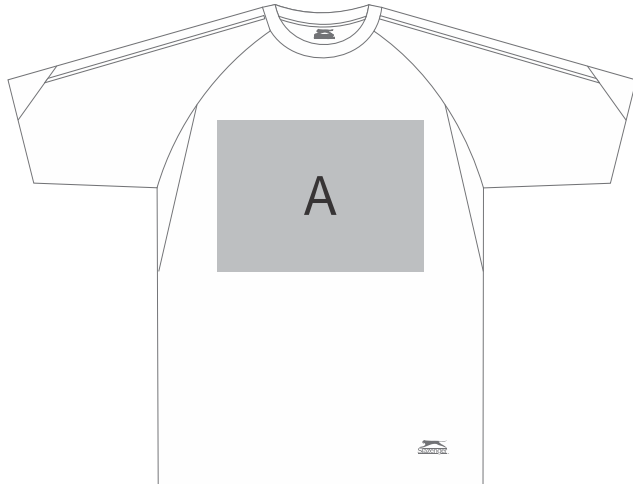

TS-SL-64-A

Ladies Slazenger Endurance T-Shirt

We do not brand on the sleeves

Need to know:

- Includes 1-Position Digital Transfer (setup fees apply)
- DTC Inclusive Parameters: Left/Right Chest = 100mm x 100mm.
- No branding on Sleeves due to reflective tape.

Branding Options:

Position	Branding Method (Branding Code)	No. of Colours	Dimension
A	Embroidery (EM-CLOTHING)	N/A	200mm wide x 200mm high
A	Screen Print (SA)	6 Colours	260mm wide x 200mm high
A	Digital Transfer Clothing A6 (DTC-A6)	Full Colour	148mm wide x 105mm high
A	Digital Transfer Clothing A5 (DTC-A5)	Full Colour	200mm wide x 148mm high
A	Digital Transfer Clothing A4 (DTC-A4)	Full Colour	290mm wide x 200mm high
A	Silicone (STP-A)	N/A	30mm wide x 30mm high
A	Silicone (STP-B)	N/A	50mm wide x 50mm high
A	Silicone (STP-C)	N/A	80mm wide x 80mm high
A	Silicone (STP-D)	N/A	120mm wide x 40mm high

B	Embroidery (EM-CLOTHING)	N/A	200mm wide x 200mm high
---	--------------------------	-----	-------------------------

B	Screen Print (SA)	6 Colours	260mm wide x 200mm high
B	Digital Transfer Clothing A6 (DTC-A6)	Full Colour	148mm wide x 105mm high
B	Digital Transfer Clothing A5 (DTC-A5)	Full Colour	200mm wide x 148mm high
B	Digital Transfer Clothing A4 (DTC-A4)	Full Colour	290mm wide x 200mm high
B	Silicone (STP-A)	N/A	30mm wide x 30mm high
B	Silicone (STP-B)	N/A	50mm wide x 50mm high
B	Silicone (STP-C)	N/A	80mm wide x 80mm high
B	Silicone (STP-D)	N/A	120mm wide x 40mm high