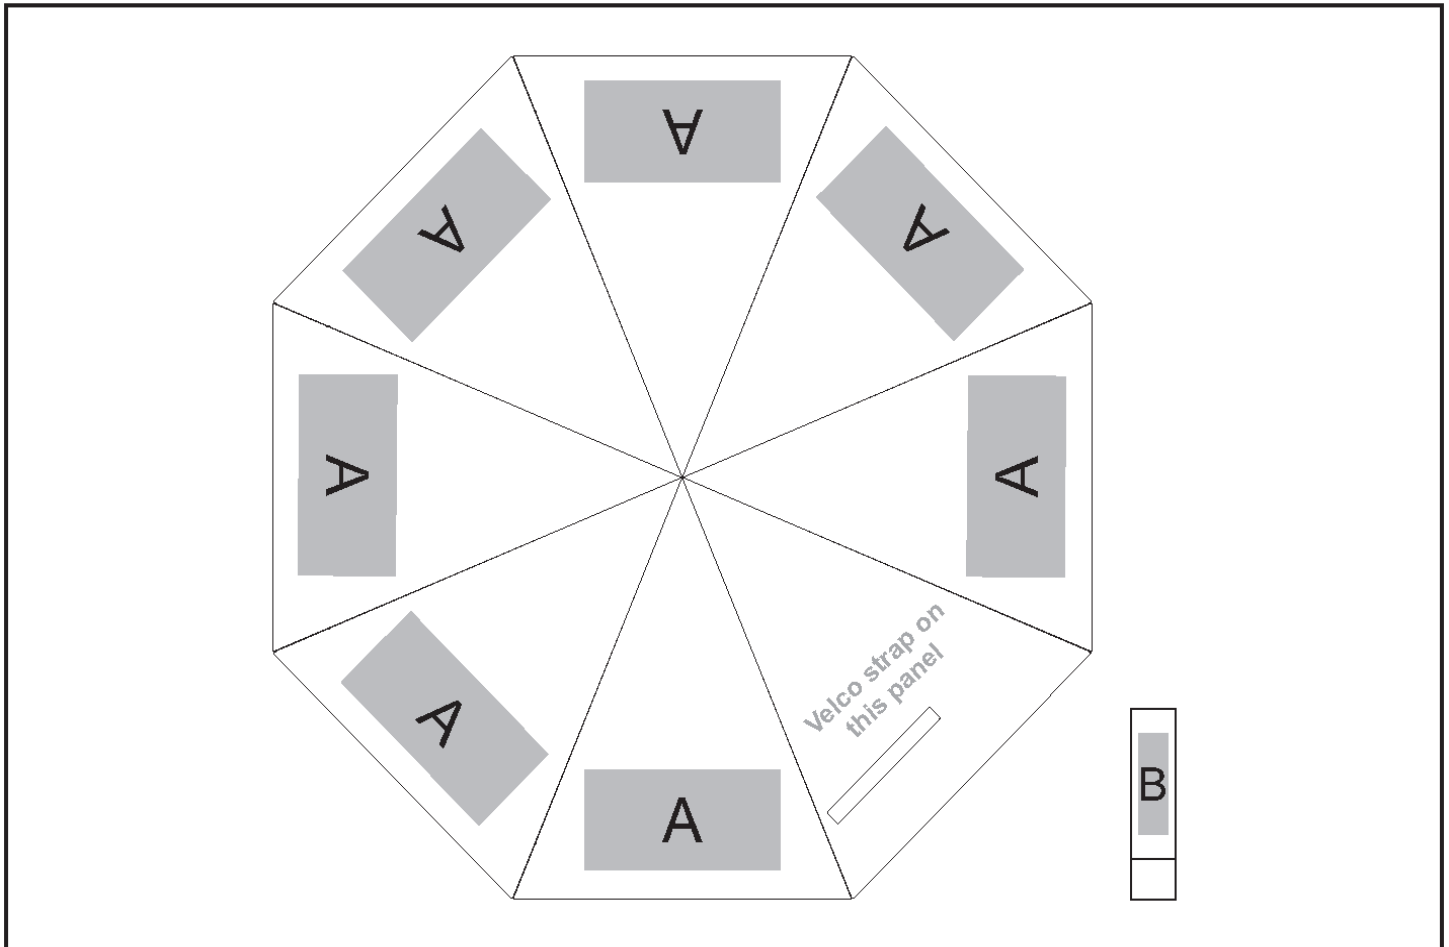

UMB-7550

Tropics Compact Umbrella

Need to know:

Includes 1-Colour, 1-Position Screen Print (setup fee applies)

- Branding can be done on 7 panels
- Sublimation on white ONLY
- NO Solid Blocks for screen

Branding Options:

Position	Branding Method (Branding Code)	No. of Colours	Dimension
A	Screen Print (SC)	1 Colour	180mm wide x 90mm high
A	Sublimation (SUB-A)	Full Colour	100mm wide x 100mm high
A	Digital Direct Transfer (DDT-D)	Full Colour	105mm wide x 74mm high
A	Digital Direct Transfer (DDT-A)	Full Colour	148mm wide x 90mm high
A	Digital Direct Transfer (DDT-B)	Full Colour	180mm wide x 90mm high

B	Sublimation (SUB-A)	Full Colour	30mm wide x 60mm high
B	Screen Print (SB)	1 Colour	30mm wide x 100mm high