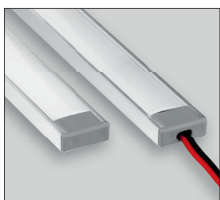

Cat. No.	Description
EN-CH100	Surface Profile
EN-CH101	Surface Profile
EN-CH102	Recessed Profile
EN-CH103	Recessed Profile
EN-CH104	Corner Profile
EN-CH105	Deep Profile

Description

Aluminium channel offers a choice of recessed, surface and corner mount options. With limitless application, the channel is ideal for use with the Aurora LED strip for living rooms, cove lighting or under counter tops.

Features & Benefits

- Aluminium profiles for mounting flexible or solid LED strips up to 10.8 mm wide
- 1m and 2m standard lengths
- Available with clear or frosted diffuser covers (sold separately)
- With or without cable entry end caps (sold separately)
- Aluminium finish; anodised aluminium finish for EN-CH102 and EN-CH103
- Aurora strip has adhesive backing to fix it in the profile

EN-CH100

EN-CH101

EN-CH102

EN-CH103

EN-CH104

EN-CH105

LED Profile / LED Strip Compatibility

Cat. No.	ST901	ST902	ST903	ST904	ST524	ST324	ST324RGB	ST224	ST224RGB	ST100	ST101RGB	ST100IP
EN-CH100	✓	✓	✓	-	✓	-	-	✓	✓	✓	✓	-
EN-CH101	✓	✓	✓	-	✓	✓	✓	✓	✓	✓	✓	✓
EN-CH102	✓	✓	✓	-	✓	-	-	✓	✓	✓	✓	-
EN-CH103	✓	✓	✓	-	✓	✓	✓	✓	✓	✓	✓	✓
EN-CH104	✓	✓	✓	✓	✓	✓	✓	✓	✓	✓	✓	✓
EN-CH105*	✓	✓	✓	✓	✓	✓	✓	✓	✓	✓	✓	✓

*diffuser requires securing with a silicon sealant (not included).

End Caps

With cable entry

Without cable entry

Mounting Clip

EN-CHC1 EN-CHC2
Can be used to join profiles

Ordering Example:

See table below for codes for End Caps (with and without cable entry) and Mounting Option