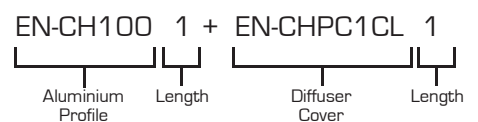

EN-CH100

EN-CH101

EN-CH102

EN-CH103

EN-CH104

EN-CH105

LED Profile / LED Strip Compatibility

Cat. No.	ST901	ST902	ST903	ST904	ST524	ST324	ST324RGB	ST224	ST224RGB	ST100	ST101RGB	ST100IP
EN-CH100	✓	✓	✓	-	✓	-	-	✓	✓	✓	✓	-
EN-CH101	✓	✓	✓	-	✓	✓	✓	✓	✓	✓	✓	✓
EN-CH102	✓	✓	✓	-	✓	-	-	✓	✓	✓	✓	-
EN-CH103	✓	✓	✓	-	✓	✓	✓	✓	✓	✓	✓	✓
EN-CH104	✓	✓	✓	✓	✓	✓	✓	✓	✓	✓	✓	✓
EN-CH105*	✓	✓	✓	✓	✓	✓	✓	✓	✓	✓	✓	✓

*diffuser requires securing with a silicon sealant (not included).

End Caps

With cable entry

Without cable entry

Mounting Clip

EN-CHC1 EN-CHC2
Can be used to join profiles

Ordering Example:

See table below for codes for End Caps (with and without cable entry) and Mounting Option

Cat. No.	End Cap		Mounting Option
	Without Cable Entry	With Cable Entry	Mounting Clip
EN-CH100	EN-CH100EC1	EN-CH100EC2	EN-CHC1
EN-CH101	EN-CH101EC1	EN-CH101EC2	EN-CHC1
EN-CH102	EN-CH102EC1	EN-CH102EC2	-
EN-CH103	EN-CH103EC1	EN-CH103EC2	-
EN-CH104	EN-CH104EC1	EN-CH104EC2	EN-CHC2
EN-CH105	EN-CH105EC1	EN-CH105EC2	-