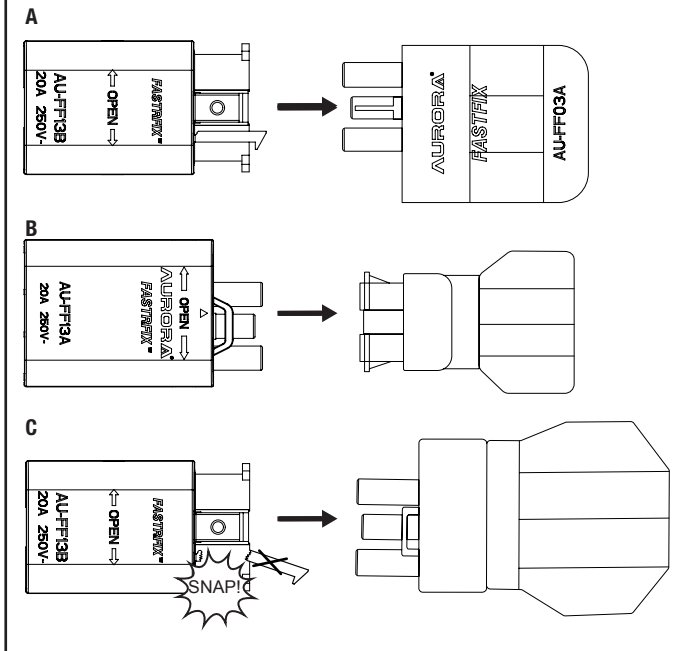

8 Compatible with Generation 1 Fastfix & (3 pole) Click flow connector (**ONLY** as shown below).
Note: Please snap off hook **ONLY** when attaching the AU-FF13B to (3 pole) Click flow connector as shown in C.