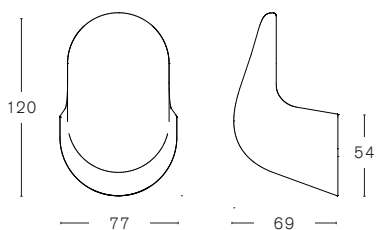

PALMO

design by SAM HECHT & KIM COLIN

TECHNICAL INFORMATION

MAX. PER BOX	GROSS WEIGHT	VOLUME	BOX SIZE
1 PCS	CA. kg 0,30	0,004 m ³	200 x 260 x 80 mm

FINISHINGS

ASH

NATURAL

BROWN
RAL 8016