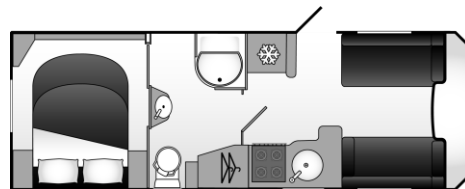

VIP 575 - £31,535

Berths:	4	MTPLM:	tbc
Shipping Length:	743cm	MRO:	tbc
Overall Width:	231cm	Single Axle	

Laser 575 Xtra - £34,455

Berths:	4	MTPLM:	tbc
Shipping Length:	743cm	MRO:	tbc
Overall Width:	244cm	Single Axle	

Laser Xcel 845 - £40,435

Berths:	4	MTPLM:	tbc
Shipping Length:	789.5cm	MRO:	tbc
Overall Width:	244cm	Twin Axle	

Laser Xcel 850 - £40,435

Berths:	4	MTPLM:	tbc
Shipping Length:	789.5cm	MRO:	tbc
Overall Width:	244cm	Twin Axle	