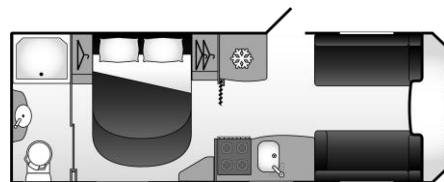

VIP 575 - £31,535

Berths:	4	MTPLM:	tbc
Shipping Length:	743cm	MRO:	tbc
Overall Width:	231cm	Single Axle	

Laser 575 Xtra - £34,455

Berths:	4	MTPLM:	tbc
Shipping Length:	743cm	MRO:	tbc
Overall Width:	244cm	Single Axle	