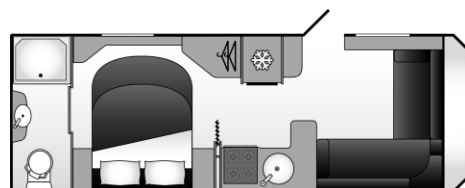

Laser Xcel 845 - £40,435

Berths:	4	MTPLM:	tbc
Shipping Length:	789.5cm	MRO:	tbc
Overall Width:	244cm	Twin Axle	

Laser Xcel 850 - £40,435

Berths:	4	MTPLM:	tbc
Shipping Length:	789.5cm	MRO:	tbc
Overall Width:	244cm	Twin Axle	

Laser Xcel 875 - £40,435

Berths:	4	MTPLM:	tbc
Shipping Length:	789.5cm	MRO:	tbc
Overall Width:	244cm	Twin Axle	

Lusso 1 - £41,225

Berths:	4	MTPLM:	tbc
Shipping Length:	743cm	MRO:	tbc
Overall Width:	244cm	Single Axle	

Lusso 2 - £44,745

Berths:	4	MTPLM:	tbc
Shipping Length:	765cm	MRO:	tbc
Overall Width:	244cm	Twin Axle	

www.adventurelv.com - 01539 624 141