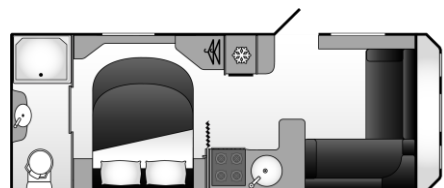

Laser Xcel 845 - £40,435

Berths:	4	MTPLM:	tbc
Shipping Length:	789.5cm	MRO:	tbc
Overall Width:	244cm	Twin Axle	

Laser Xcel 850 - £40,435

Berths:	4	MTPLM:	tbc
Shipping Length:	789.5cm	MRO:	tbc
Overall Width:	244cm	Twin Axle	

Laser Xcel 875 - £40,435

Berths:	4	MTPLM:	tbc
Shipping Length:	789.5cm	MRO:	tbc
Overall Width:	244cm	Twin Axle	

Lusso 1 - £41,225

Berths:	4	MTPLM:	tbc
Shipping Length:	743cm	MRO:	tbc
Overall Width:	244cm	Single Axle	