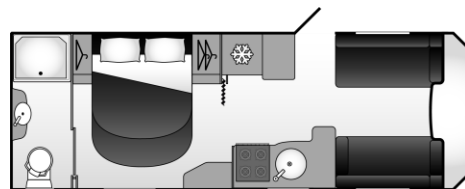

Laser Xcel 845 - £40,435

Berths:	4	MTPLM:	tbc
Shipping Length:	789.5cm	MRO:	tbc
Overall Width:	244cm	Twin Axle	

Laser Xcel 850 - £40,435

Berths:	4	MTPLM:	tbc
Shipping Length:	789.5cm	MRO:	tbc
Overall Width:	244cm	Twin Axle	

Laser Xcel 875 - £40,435

Berths:	4	MTPLM:	tbc
Shipping Length:	789.5cm	MRO:	tbc
Overall Width:	244cm	Twin Axle	

Lusso 1 - £41,225

Berths:	4	MTPLM:	tbc
Shipping Length:	743cm	MRO:	tbc
Overall Width:	244cm	Single Axle	