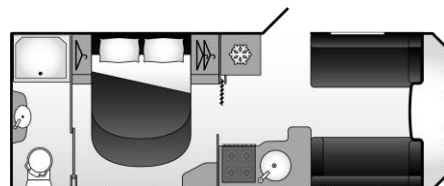

Laser Xcel 845 - £40,435

Berths:	4	MTPLM:	tbc
Shipping Length:	789.5cm	MRO:	tbc
Overall Width:	244cm	Twin Axle	

Laser Xcel 850 - £40,435

Berths:	4	MTPLM:	tbc
Shipping Length:	789.5cm	MRO:	tbc
Overall Width:	244cm	Twin Axle	