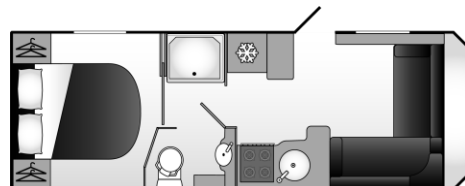

VIP 575 - £31,535

Berths:	4	MTPLM:	tbc
Shipping Length:	743cm	MRO:	tbc
Overall Width:	231cm	Single Axle	

Laser 575 Xtra - £34,455

Berths:	4	MTPLM:	tbc
Shipping Length:	743cm	MRO:	tbc
Overall Width:	244cm	Single Axle	

Laser Xcel 845 - £40,435

Berths:	4	MTPLM:	tbc
Shipping Length:	789.5cm	MRO:	tbc
Overall Width:	244cm	Twin Axle	

Laser Xcel 850 - £40,435

Berths:	4	MTPLM:	tbc
Shipping Length:	789.5cm	MRO:	tbc
Overall Width:	244cm	Twin Axle	

Laser Xcel 875 - £40,435

Berths:	4	MTPLM:	tbc
Shipping Length:	789.5cm	MRO:	tbc
Overall Width:	244cm	Twin Axle	

Lusso 1 - £41,225

Berths:	4	MTPLM:	tbc
Shipping Length:	743cm	MRO:	tbc
Overall Width:	244cm	Single Axle	