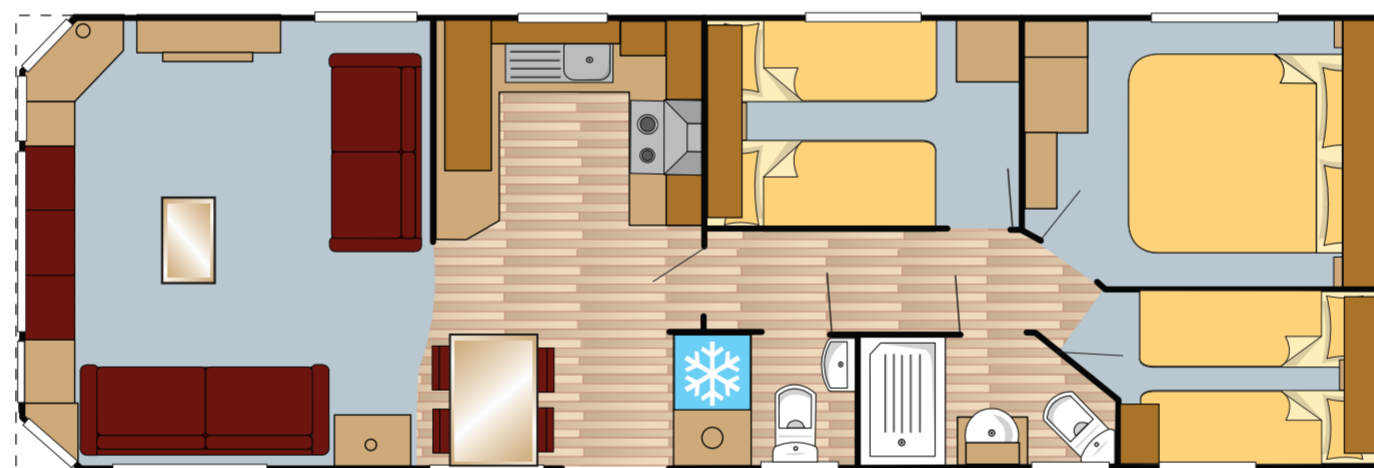

Mulberry Neo

2019 Models

32x12 2 Bed

36x12 2 Bed

36x12 3 Bed

38x12 2 Bed

38x12 3 Bed

View all models and layouts at:
www.europacaravans.com