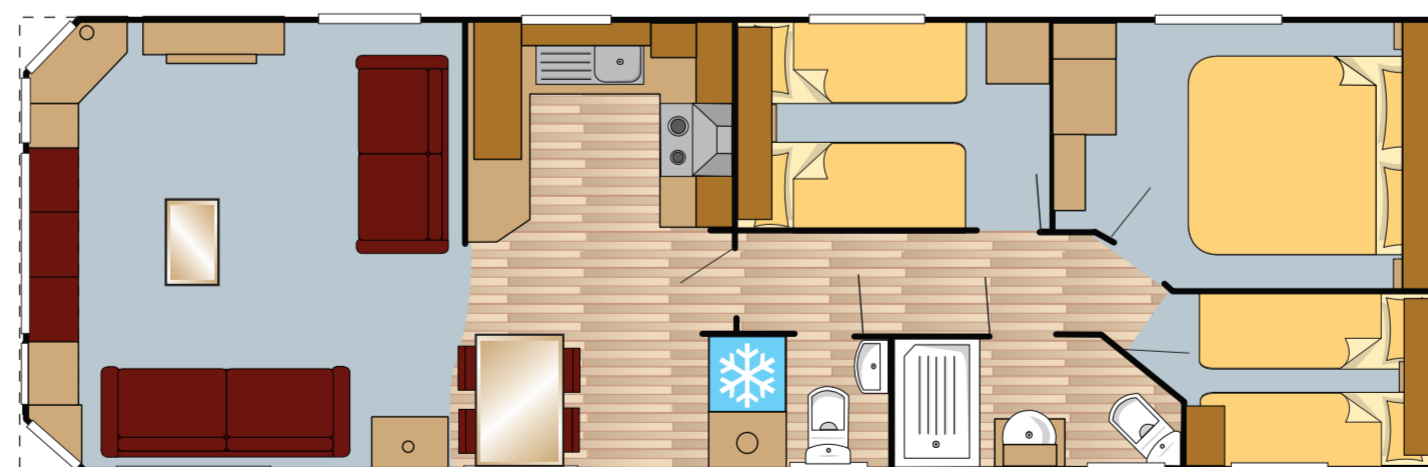

Mulberry Neo

2019 Models

32x12 2 Bed

36x12 2 Bed

36x12 3 Bed

38x12 2 Bed

38x12 3 Bed

View all models and layouts at:
www.europacaravans.com