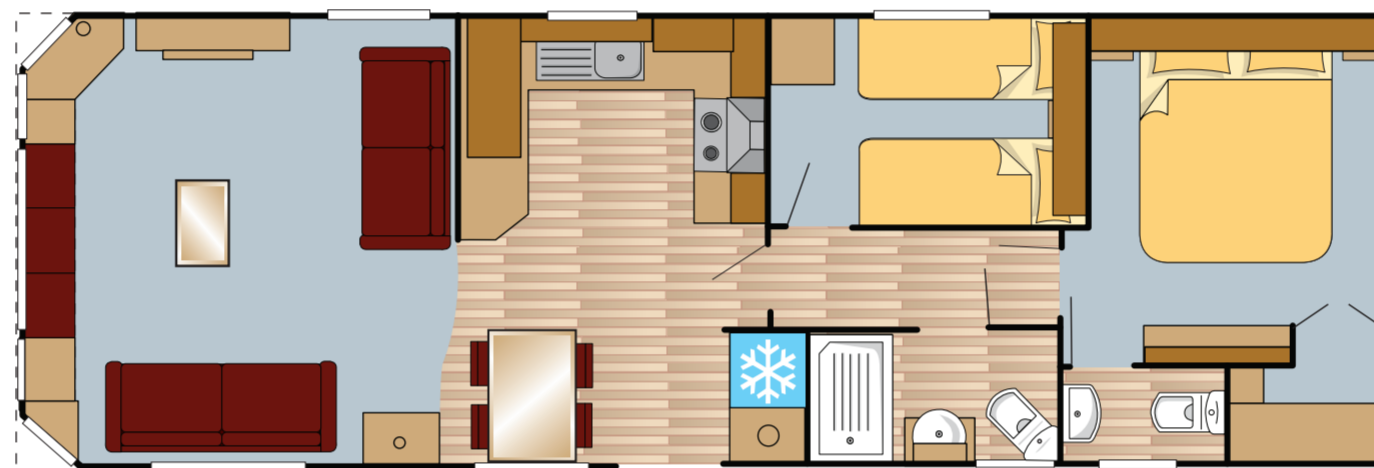

Mulberry Neo

2019 Models

32x12 2 Bed

36x12 2 Bed

36x12 3 Bed

38x12 2 Bed

38x12 3 Bed

View all models and layouts at:
www.europacaravans.com