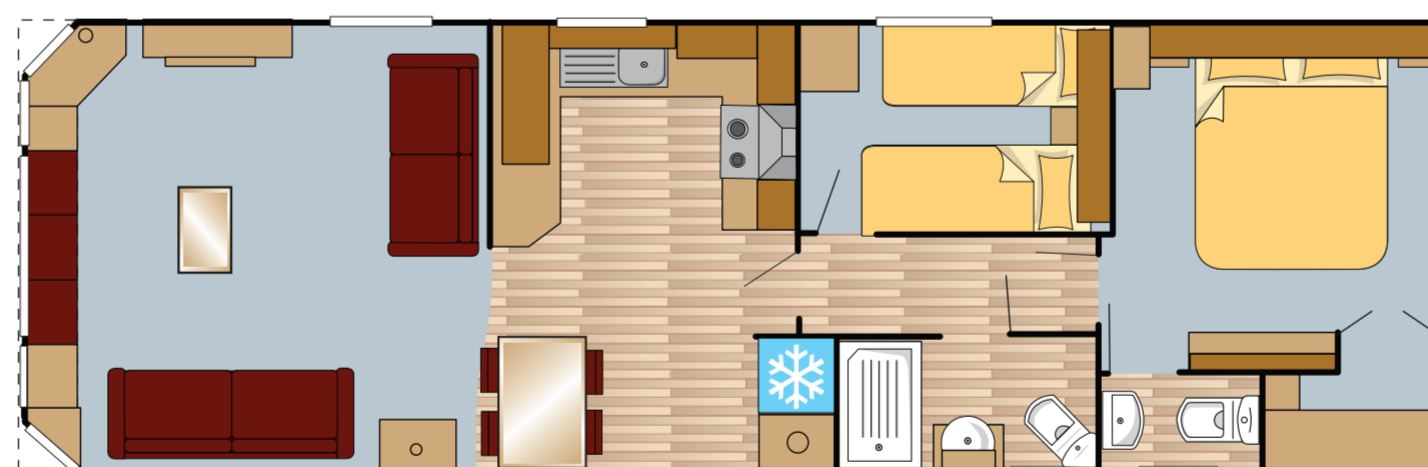

Mulberry Neo

2019 Models

32x12 2 Bed

36x12 2 Bed

36x12 3 Bed

38x12 2 Bed

38x12 3 Bed

View all models and layouts at:
www.europacaravans.com