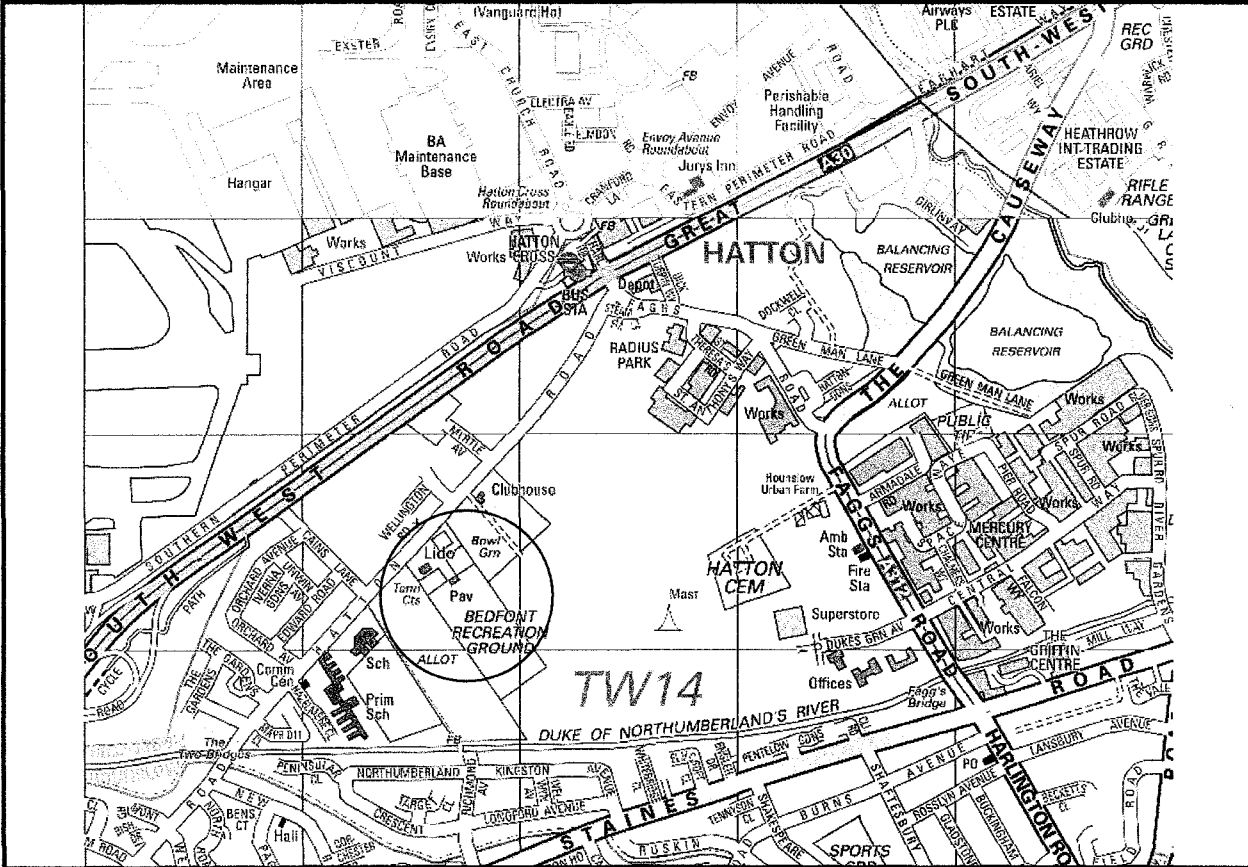

Bedfont Sports Club, Hatton Road, Bedfont

Directions to Ground:

From M25 junction 13: From the South on the M25 take the 3rd exit off the roundabout, (from the North it is the 1st exit) on to the A308, Staines Bypass. At the next roundabout take the through road on to the A30 London Road. At the next roundabout, (Vauxhall Garage on the left) take the 2nd exit on to the A315 Staines Road. After about half a mile turn left into Hatton Road, (small green and Church on your right as you enter Hatton Road). Travel along Hatton Road for about one and a half miles you will come to some allotments on your right. A large white sign at the next gateway saying BEDFONT SPORTS marks the entrance to the ground