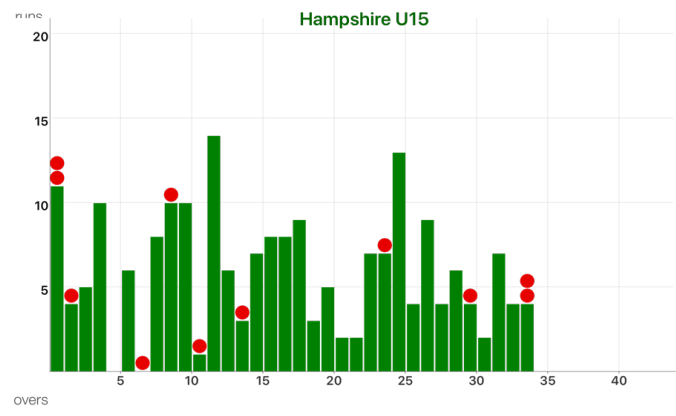

Hampshire U15 vs Surrey U15

Manhattan