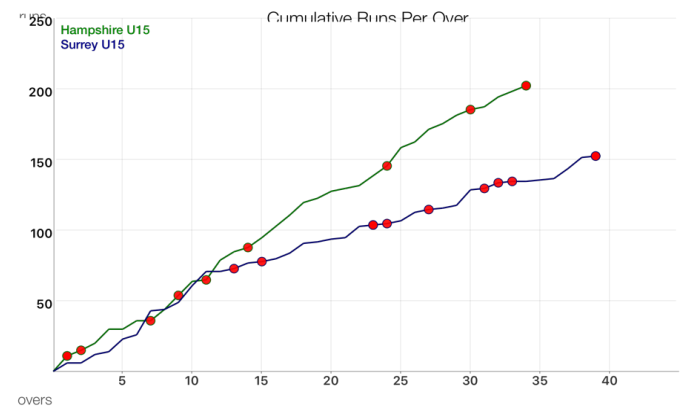

Hampshire U15 vs Surrey U15

Manhattan

WORM