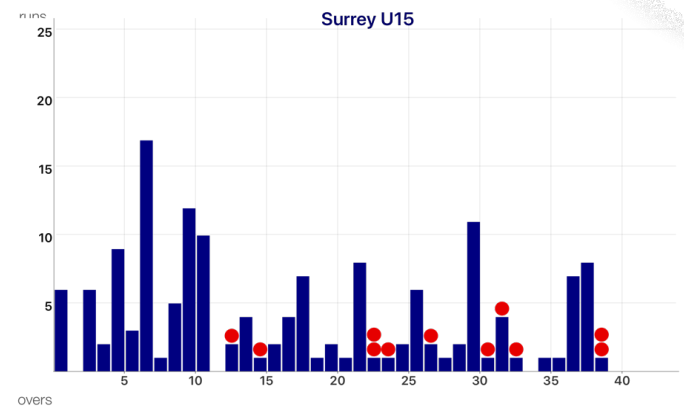

Hampshire U15 vs Surrey U15

Manhattan