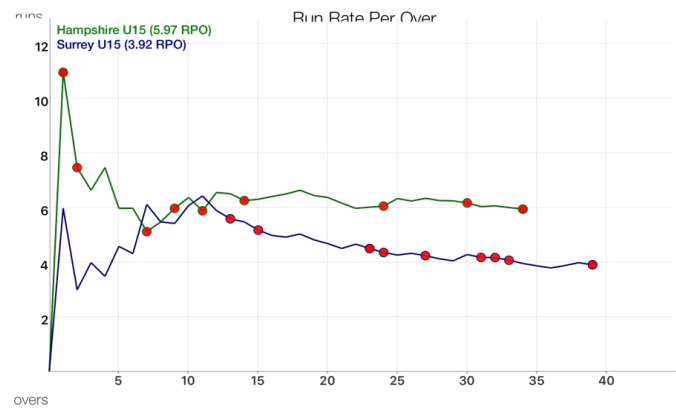

Hampshire U15 vs Surrey U15

Manhattan

WORM