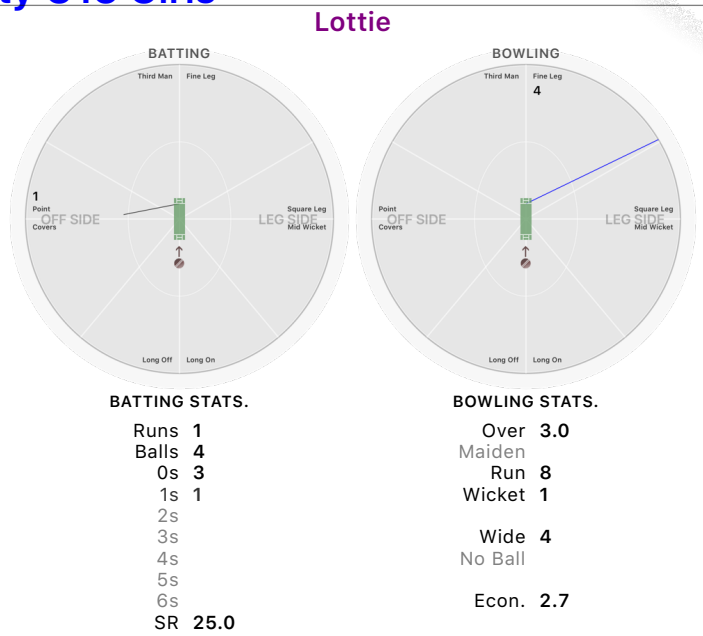

Maisie Wright (wk)

Lottie