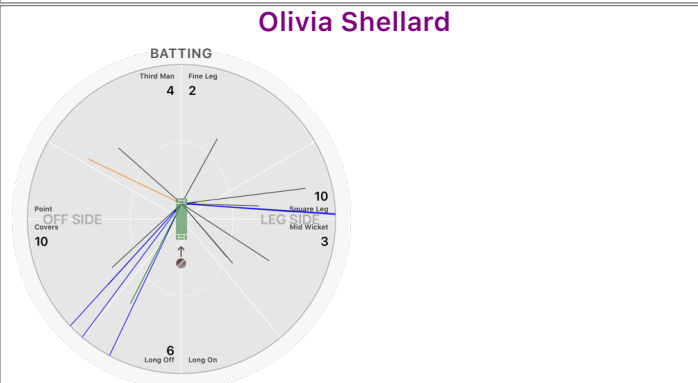

Kent County U13 Girls

Darcy Carter

BATTING STATS.

Runs 3
 Balls 11
 0s 8
 1s 3
 2s
 3s
 4s
 5s
 6s
 SR 27.3

BOWLING STATS.

Over 5.0
 Maiden 1
 Run 29
 Wicket 1
 Wide
 No Ball
 Econ. 5.8

Bella

BATTING STATS.

Runs 4
 Balls 8
 0s 4
 1s 4
 2s
 3s
 4s
 5s
 6s
 SR 50.0

BOWLING STATS.

Over 2.0
 Maiden
 Run 6
 Wicket 1
 Wide 3
 No Ball
 Econ. 3.0

Olivia Shellard

BATTING STATS.

Runs 35
 Balls 32
 0s 15
 1s 10
 2s 1
 3s 1
 4s 5
 5s
 6s
 SR 109.4