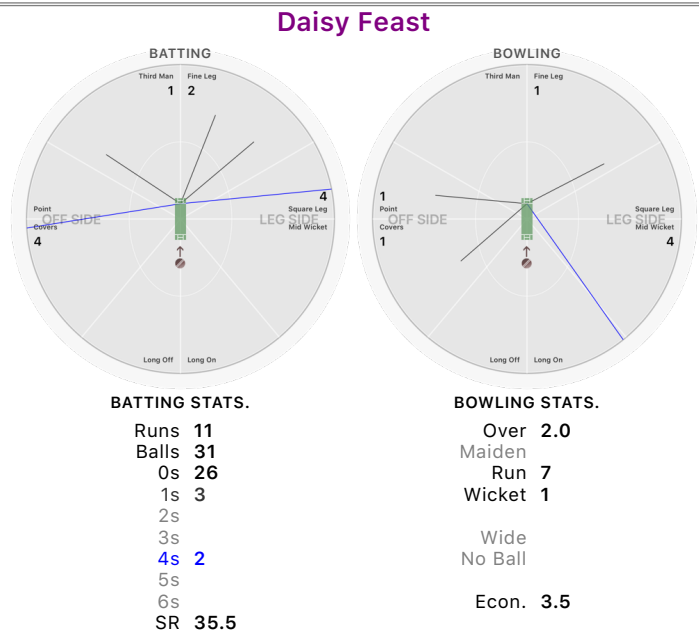

Hannah Margetts