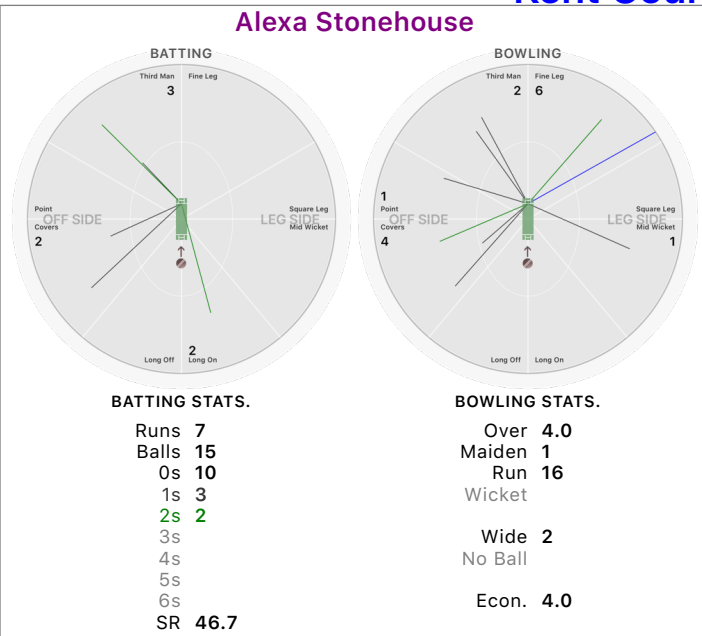

Izzy Giles

Kent County U13 Girls vs Surrey County U13 Girls

Kent County U13 Girls

Alexa Stonehouse