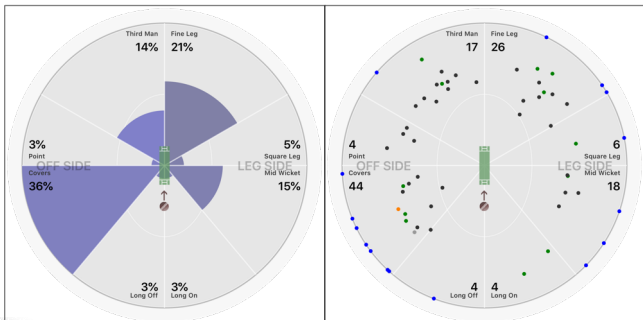

Kent County U13 Girls vs Surrey County U13 Girls

Manhattan

WORM

Wagon Wheel

KENT COUNTY U13 GIRLS Batting (SURREY COL)

SURREY COUNTY U13 GIRLS Batting (KENT COL)

Kent County U13 Girls vs Surrey County U13 Girls