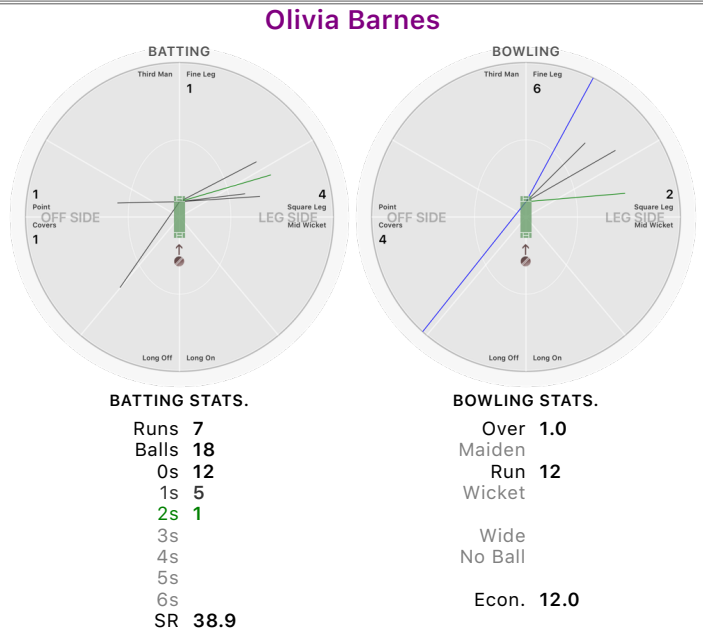

Kent County U13 Girls vs Surrey County U13 Girls

Kent County U13 Girls