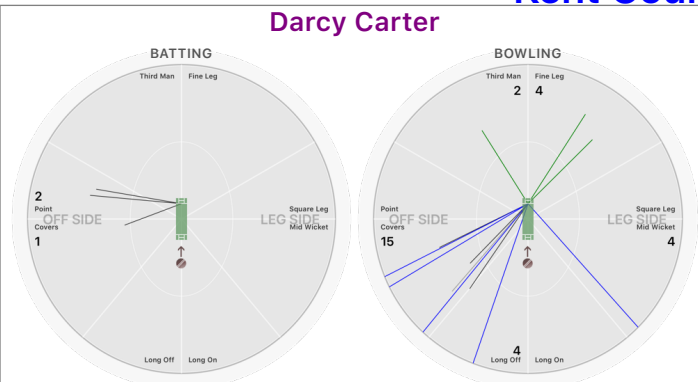

Kent County U13 Girls vs Surrey County U13 Girls

Kent County U13 Girls

Darcy Carter

BATTING STATS.

Runs 3
Balls 11
0s 8
1s 3
2s
3s
4s
5s
6s
SR 27.3

BOWLING STATS.

Over 5.0
Maiden 1
Run 29
Wicket 1
Wide
No Ball
Econ. 5.8