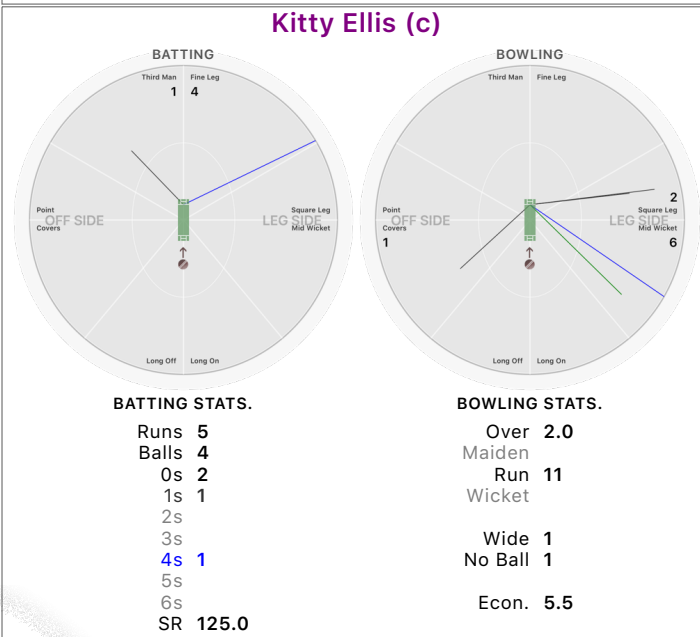

Kent County U13 Girls vs Surrey County U13 Girls

Surrey County U13 Girls