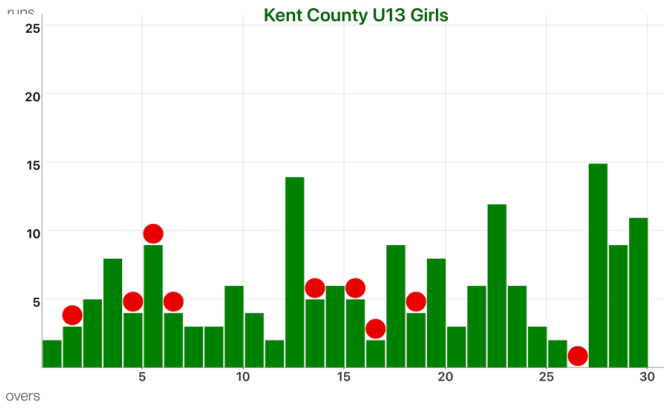

Kent County U13 Girls vs Surrey County U13 Girls

Manhattan