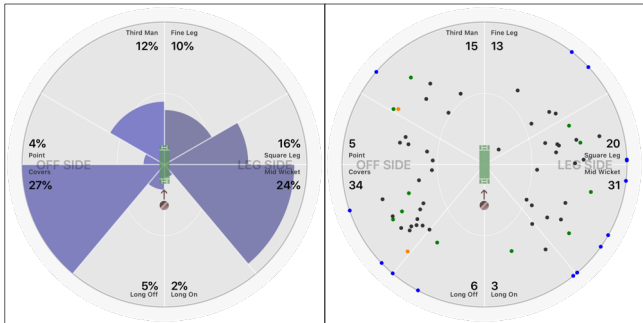

Wagon Wheel

KENT COUNTY U13 GIRLS Batting (SURREY COL)