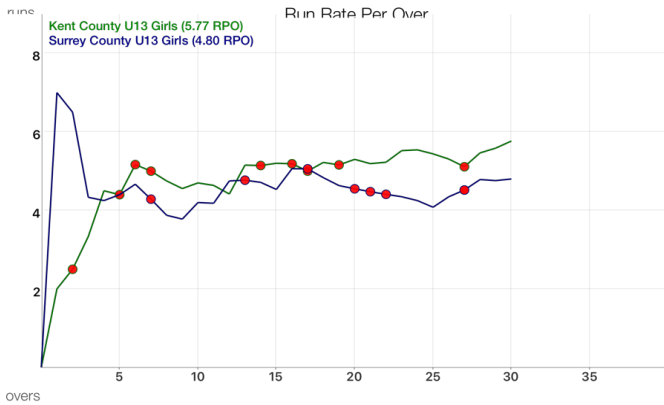

Kent County U13 Girls vs Surrey County U13 Girls

Manhattan

WORM

Wagon Wheel

KENT COUNTY U13 GIRLS Batting (SURREY COL)

SURREY COUNTY U13 GIRLS Batting (KENT COL)