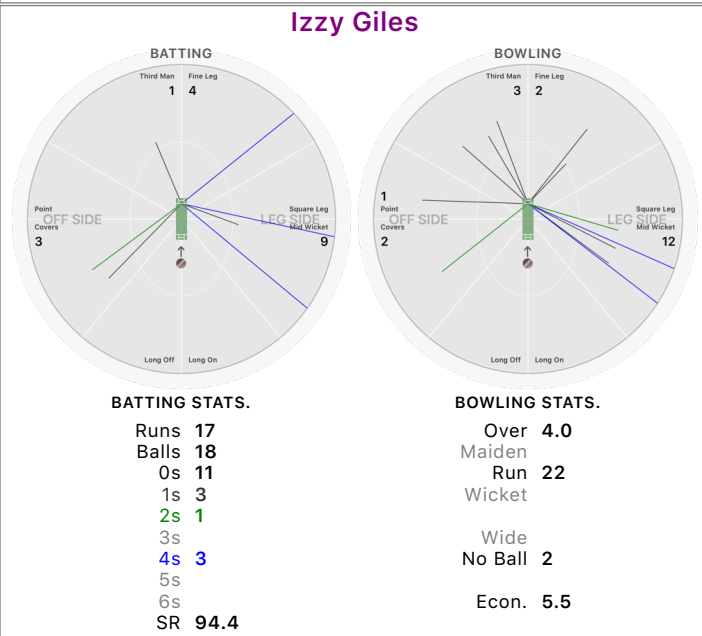

Kent County U13 Girls

Alexa Stonehouse

Lottie

Izzy Giles

Maisie Wright (wk)

Jessie Gale

Olivia Barnes

Kent County U13 Girls vs Surrey County U13 Girls

Runs 4
 Balls 8
 0s 4
 1s 4
 2s
 3s
 4s
 5s
 6s
 SR 50.0

BOWLING STATS.

Over 2.0
 Maiden
 Run 6
 Wicket 1
 Wide 3
 No Ball
 Econ. 3.0

Olivia Shellard

BATTING STATS.

Runs 35
 Balls 32
 0s 15
 1s 10
 2s 1
 3s 1
 4s 5
 5s
 6s
 SR 109.4