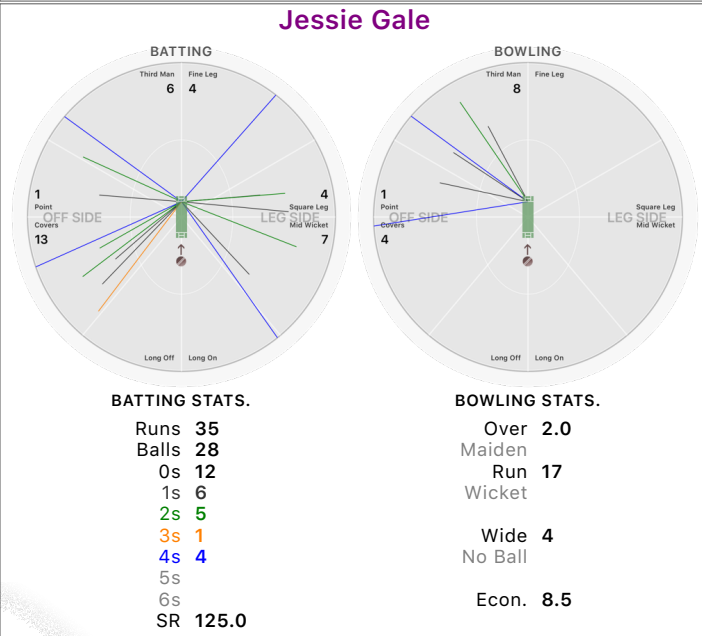

Kent County U13 Girls

Alexa Stonehouse

Lottie

Izzy Giles

Maisie Wright (wk)

Jessie Gale

Olivia Barnes

Kent County U13 Girls vs Surrey County U13 Girls

Runs 4
 Balls 8
 0s 4
 1s 4
 2s
 3s
 4s
 5s
 6s
 SR 50.0

BOWLING STATS.

Over 2.0
 Maiden
 Run 6
 Wicket 1
 Wide 3
 No Ball
 Econ. 3.0

Olivia Shellard

BATTING STATS.

Runs 35
 Balls 32
 0s 15
 1s 10
 2s 1
 3s 1
 4s 5
 5s
 6s
 SR 109.4