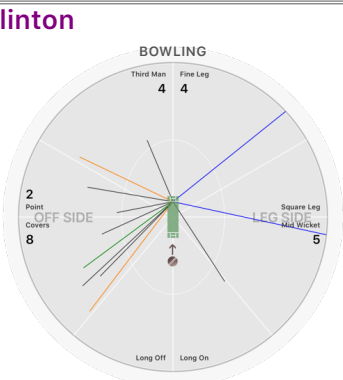

Maya Barnwell

BATTING STATS.

Runs **22**
 Balls **14**
 0s **4**
 1s **4**
2s 3
 3s
4s 3
 5s
 6s
 SR **157.1**

BOWLING

BOWLING STATS.

Over **4.0**
 Maiden **1**
 Run **11**
 Wicket **2**
 Wide **2**
 No Ball
 Econ. **2.8**

Isabella Atwell

BATTING STATS.

Runs **9**
 Balls **8**
 0s **3**
 1s **3**
2s 1
 3s
4s 1
 5s
 6s
 SR **112.5**

BOWLING

BOWLING STATS.

Over **5.0**
 Maiden
 Run **20**
 Wicket **1**
 Wide **5**
 No Ball
 Econ. **4.0**

Ella Clinton

BOWLING STATS.

Over **5.0**
 Maiden
 Run **36**
 Wicket **3**
 Wide **7**
 No Ball **6**
 Econ. **7.2**