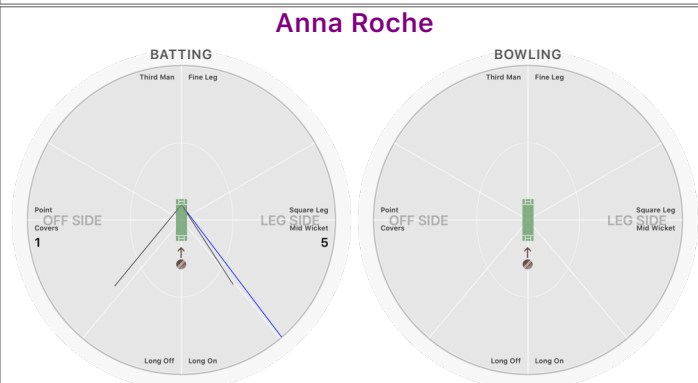

Runs 4
 Balls 8
 0s 4
 1s 4
 2s
 3s
 4s
 5s
 6s
 SR 50.0

BOWLING STATS.

Over 2.0
 Maiden
 Run 6
 Wicket 1
 Wide 3
 No Ball
 Econ. 3.0

Olivia Shellard

BATTING STATS.

Runs 35
 Balls 32
 0s 15
 1s 10
 2s 1
 3s 1
 4s 5
 5s
 6s
 SR 109.4

Bhoomika Bhatt

BATTING STATS.

Runs 12
 Balls 36
 0s 28
 1s 6
 2s 1
 3s
 4s 1
 5s
 6s
 SR 33.3

BOWLING STATS.

Over 4.0
 Maiden
 Run 14
 Wicket 2
 Wide
 No Ball
 Econ. 3.5

Anna Roche

BATTING STATS.

Runs 6
 Balls 12
 0s 9
 1s 2
 2s
 3s
 4s 1
 5s
 6s
 SR 50.0

BOWLING STATS.

Over 0.3
 Maiden
 Run
 Wicket
 Wide
 No Ball
 Econ.

Emily Roche

BOWLING STATS.

Over 4.3
 Maiden
 Run 20
 Wicket 2
 Wide 6
 No Ball
 Econ. 4.4

Kent County U13 Girls vs Surrey County U13 Girls