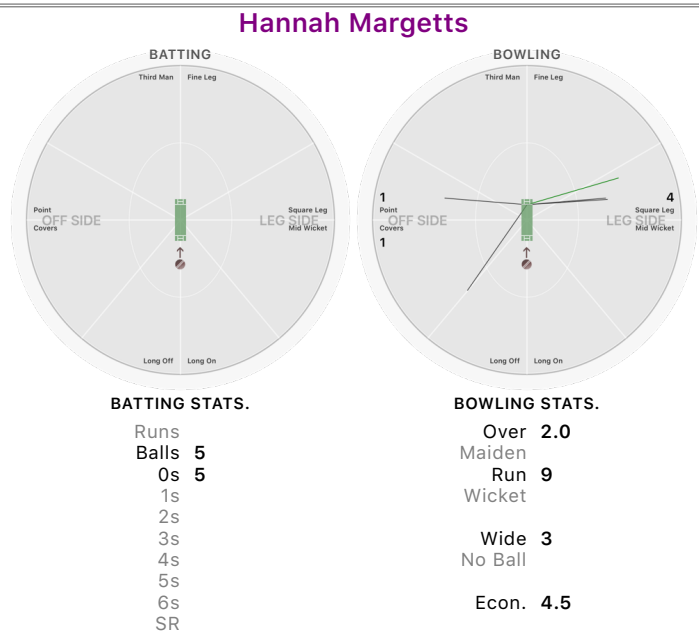

Kent County U13 Girls vs Surrey County U13 Girls

Surrey County U13 Girls