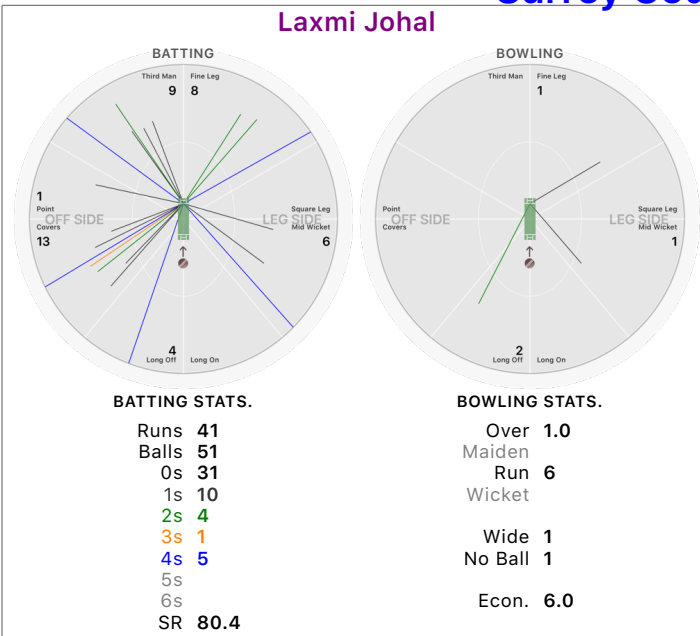

Sylvia Pearson (wk)

Kent County U13 Girls vs Surrey County U13 Girls

Surrey County U13 Girls

Laxmi Johal