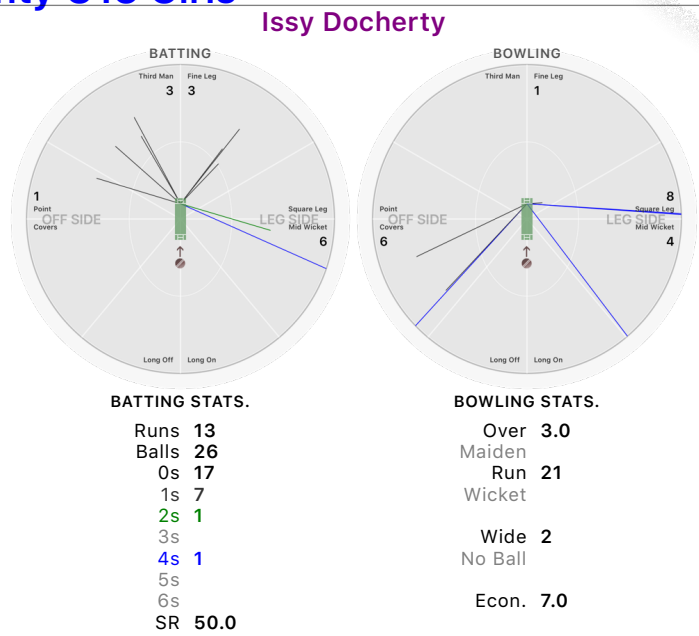

Daisy Feast

Issy Docherty