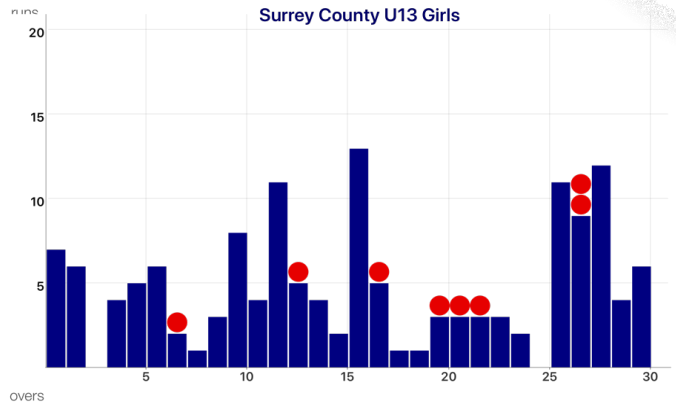

Kent County U13 Girls vs Surrey County U13 Girls

Manhattan