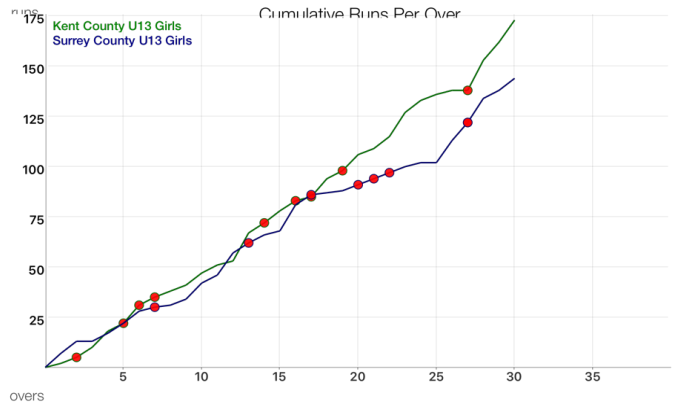

Kent County U13 Girls vs Surrey County U13 Girls

Manhattan

WORM

Wagon Wheel

KENT COUNTY U13 GIRLS Batting (SURREY COL)

SURREY COUNTY U13 GIRLS Batting (KENT COL)