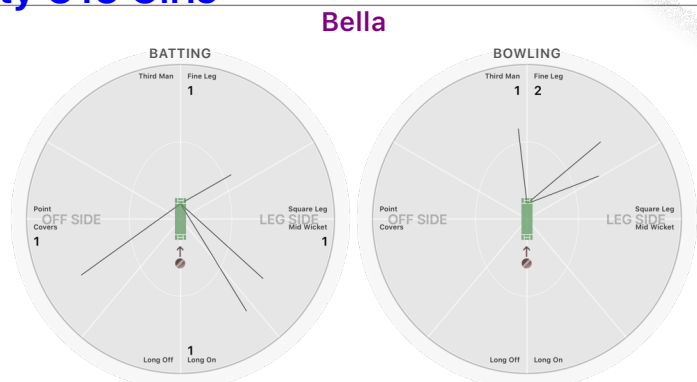

Kent County U13 Girls

Darcy Carter

BATTING STATS.

Runs 3
 Balls 11
 0s 8
 1s 3
 2s
 3s
 4s
 5s
 6s
 SR 27.3

BOWLING STATS.

Over 5.0
 Maiden 1
 Run 29
 Wicket 1
 Wide
 No Ball
 Econ. 5.8

Bella

BATTING STATS.

Runs 4
 Balls 8
 0s 4
 1s 4
 2s
 3s
 4s
 5s
 6s
 SR 50.0

BOWLING STATS.

Over 2.0
 Maiden
 Run 6
 Wicket 1
 Wide 3
 No Ball
 Econ. 3.0

Olivia Shellard

BATTING STATS.

Runs 35
 Balls 32
 0s 15
 1s 10
 2s 1
 3s 1
 4s 5
 5s
 6s
 SR 109.4