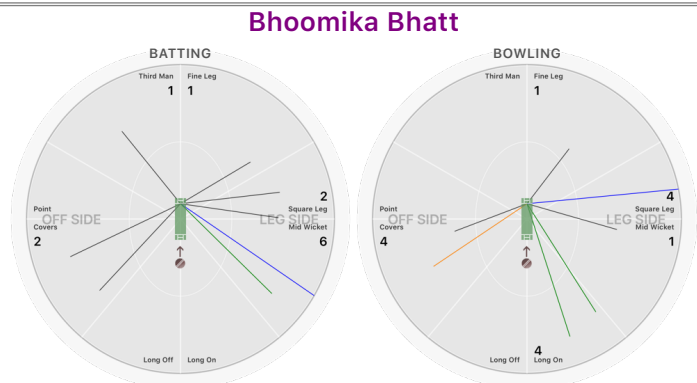

Runs 4
 Balls 8
 0s 4
 1s 4
 2s
 3s
 4s
 5s
 6s
 SR 50.0

BOWLING STATS.

Over 2.0
 Maiden
 Run 6
 Wicket 1
 Wide 3
 No Ball
 Econ. 3.0

Olivia Shellard

BATTING STATS.

Runs 35
 Balls 32
 0s 15
 1s 10
 2s 1
 3s 1
 4s 5
 5s
 6s
 SR 109.4

Bhoomika Bhatt

BATTING STATS.

Runs 12
 Balls 36
 0s 28
 1s 6
 2s 1
 3s
 4s 1
 5s
 6s
 SR 33.3

BOWLING STATS.

Over 4.0
 Maiden
 Run 14
 Wicket 2
 Wide
 No Ball
 Econ. 3.5

Anna Roche

BATTING STATS.

Runs 6
 Balls 12
 0s 9
 1s 2
 2s
 3s
 4s 1
 5s
 6s
 SR 50.0