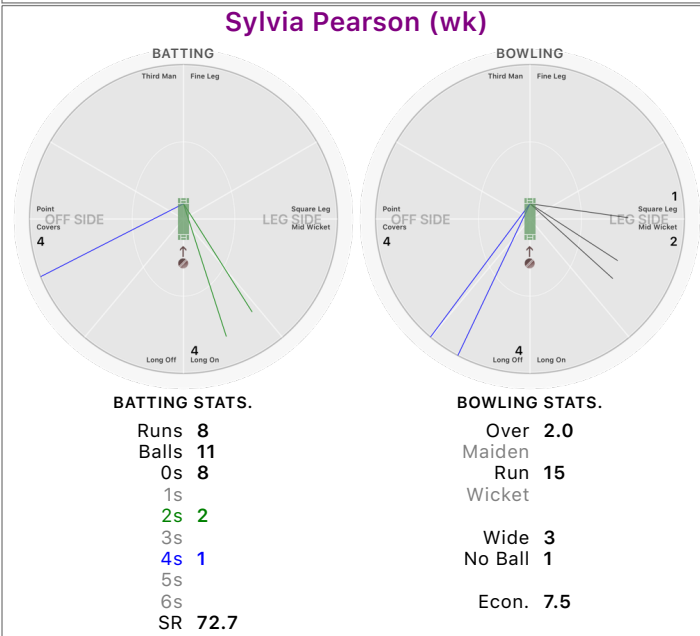

Kitty Ellis (c)