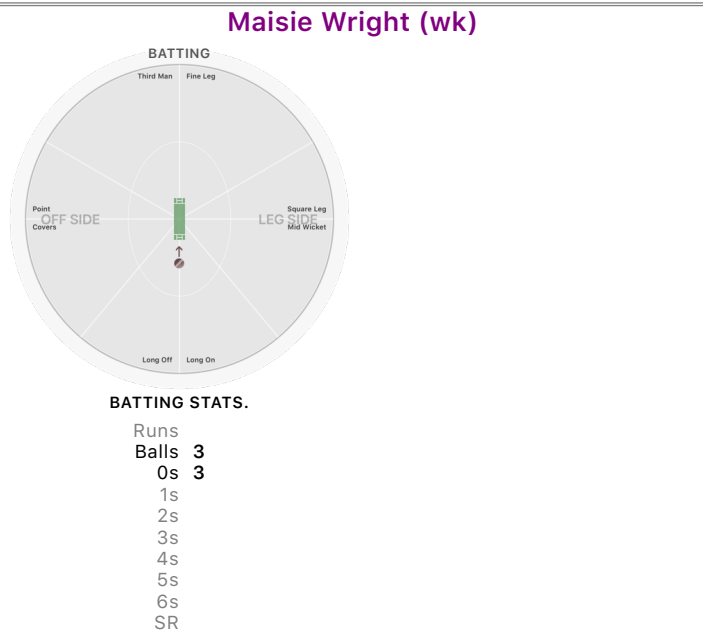

Kent County U13 Girls

Alexa Stonehouse

Lottie

Izzy Giles

Maisie Wright (wk)

Jessie Gale

Olivia Barnes

Kent County U13 Girls vs Surrey County U13 Girls

Runs 4
 Balls 8
 0s 4
 1s 4
 2s
 3s
 4s
 5s
 6s
 SR 50.0

BOWLING STATS.

Over 2.0
 Maiden
 Run 6
 Wicket 1
 Wide 3
 No Ball
 Econ. 3.0

Olivia Shellard

BATTING STATS.

Runs 35
 Balls 32
 0s 15
 1s 10
 2s 1
 3s 1
 4s 5
 5s
 6s
 SR 109.4