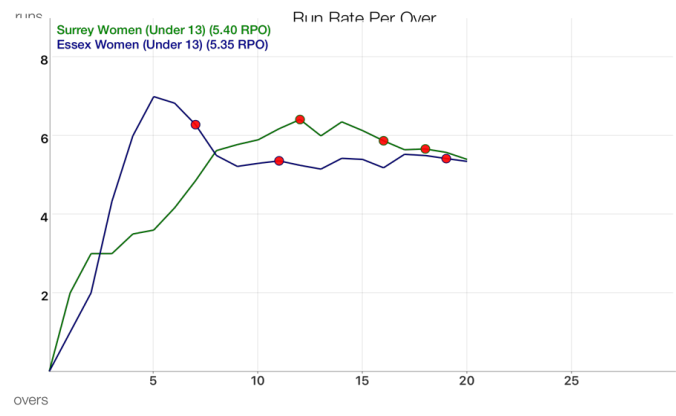

Surrey Women (Under 13) vs Essex Women (Under 13)

Manhattan

WORM