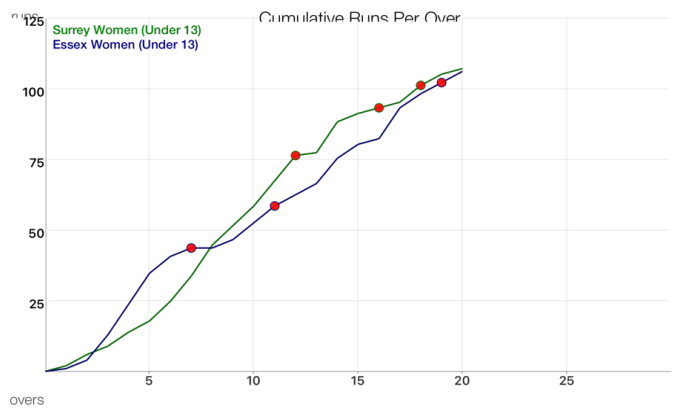

Surrey Women (Under 13) vs Essex Women (Under 13)

Manhattan

WORM