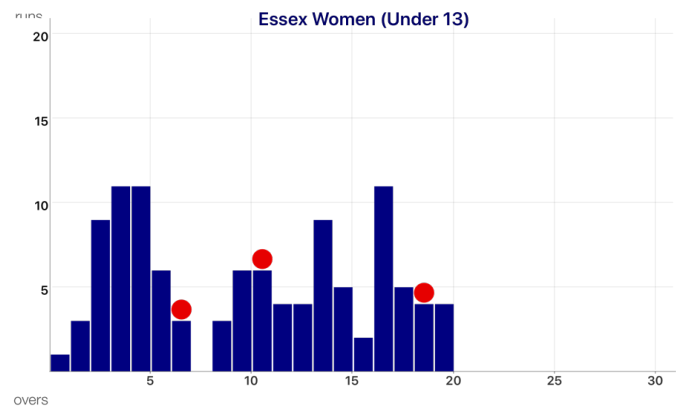

Surrey Women (Under 13) vs Essex Women (Under 13)

Manhattan