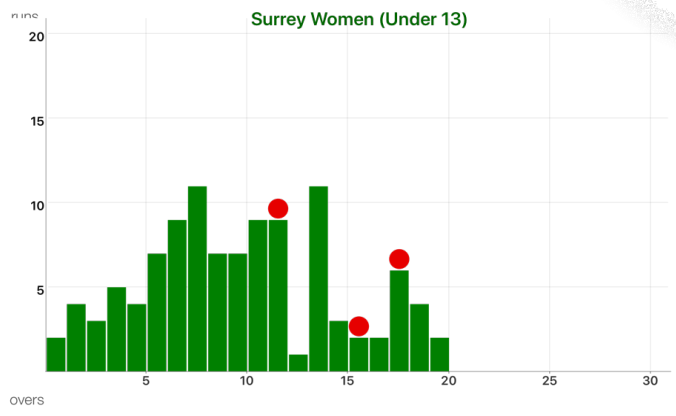

Surrey Women (Under 13) vs Essex Women (Under 13)

Manhattan