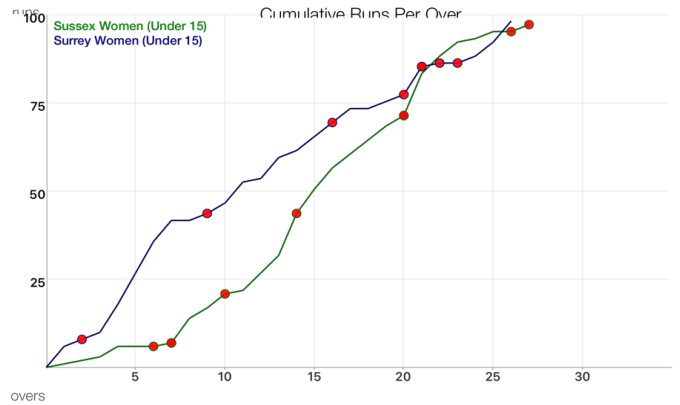

Sussex Women (Under 15) vs Surrey Women (Under 15)

Manhattan

WORM