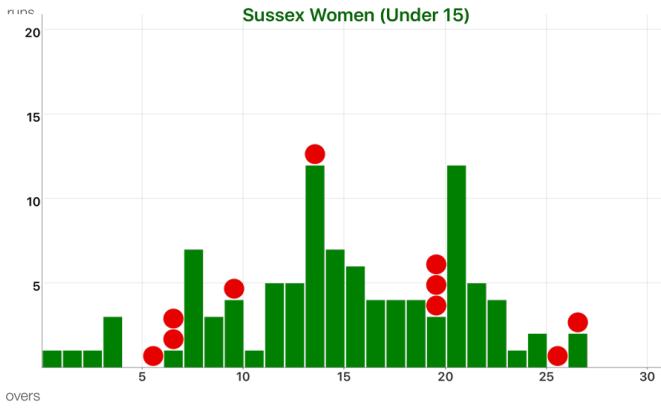

Sussex Women (Under 15) vs Surrey Women (Under 15)

Manhattan