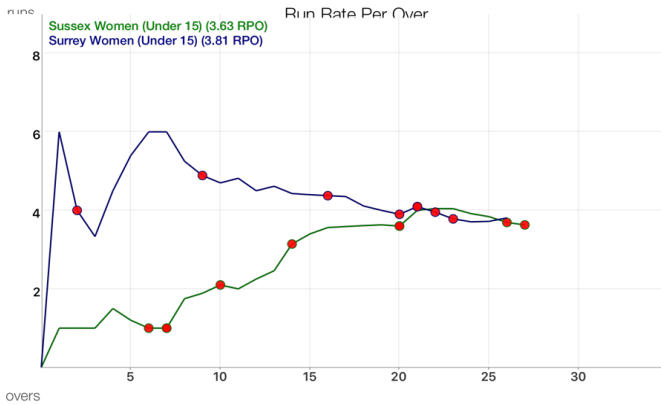

Sussex Women (Under 15) vs Surrey Women (Under 15)

Manhattan

WORM