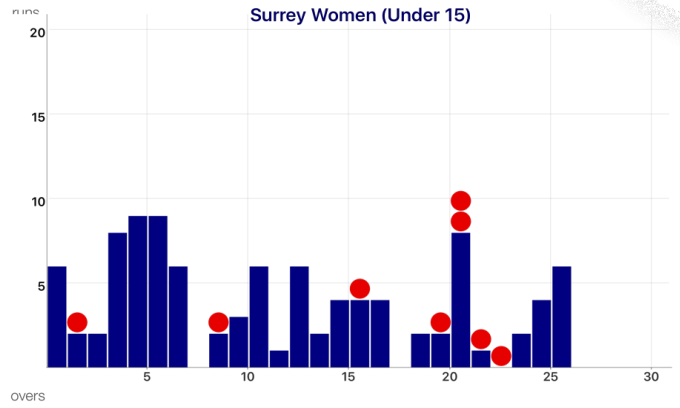

Sussex Women (Under 15) vs Surrey Women (Under 15)

Manhattan