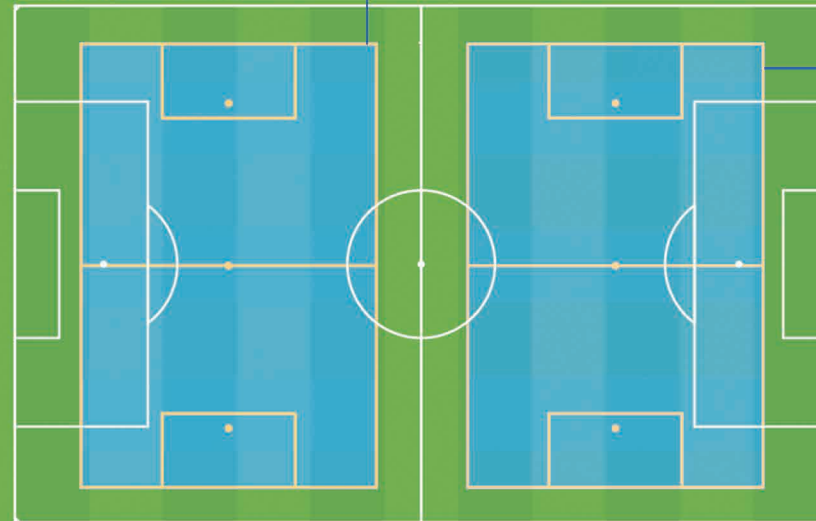

RAYNES PARK VALE YOUTH F.C.

Raynes Park High School
Memorial Ground

 raynesparkvaleyouth.co.uk

 facebook.com/RPVYouth

 @RPVYouth

PITCH 3 - 9v9

PITCH 3A
- 7v7

PITCH 2 - 11v11

PITCH 2A - 7v7

PITCH 2B
- 7v7

WARM UP
AREA

PITCH 1A - 9v9

WARM UP
AREA

PITCH 1B - 7v7

PITCH 1 - 11v11

CHANGING ROOMS