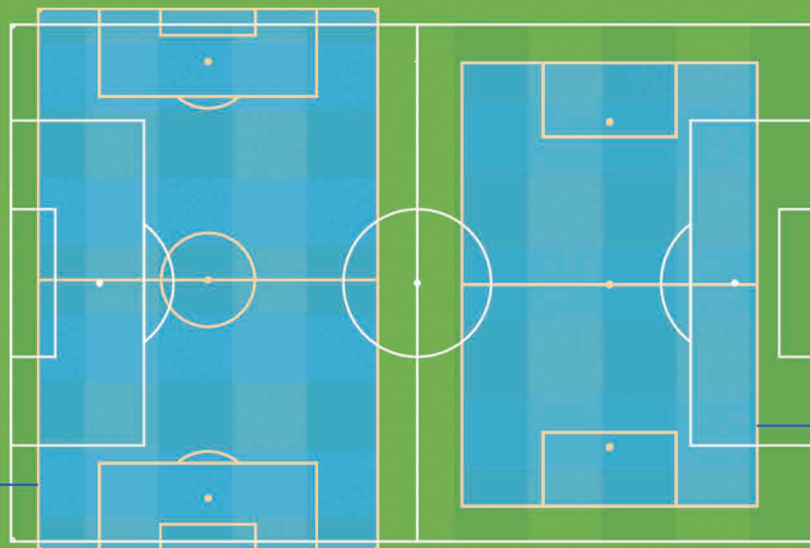

RAYNES PARK VALE YOUTH F.C.

Raynes Park High School
Memorial Ground

 raynesparkvaleyouth.co.uk

 facebook.com/RPVYouth

 @RPVYouth

PITCH 3 - 9v9

PITCH 3A
- 7v7

PITCH 2 - 11v11

PITCH 2A - 7v7

PITCH 2B
- 7v7

WARM UP
AREA

PITCH 1A - 9v9

WARM UP
AREA

PITCH 1B - 7v7

PITCH 1 - 11v11

CHANGING ROOMS