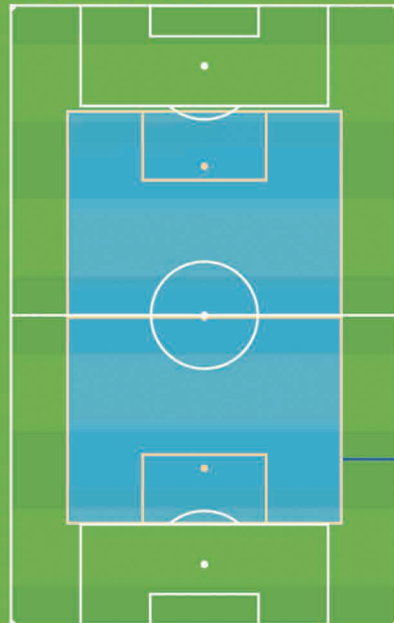

RAYNES PARK VALE YOUTH F.C.

Raynes Park High School
Memorial Ground

 raynesparkvaleyouth.co.uk

 facebook.com/RPVYouth

 @RPVYouth

PITCH 3 - 9v9

PITCH 3A
- 7v7

PITCH 2 - 11v11

PITCH 2A - 7v7

PITCH 2B
- 7v7

WARM UP
AREA

PITCH 1A - 9v9

WARM UP
AREA

PITCH 1B - 7v7

PITCH 1 - 11v11

CHANGING ROOMS