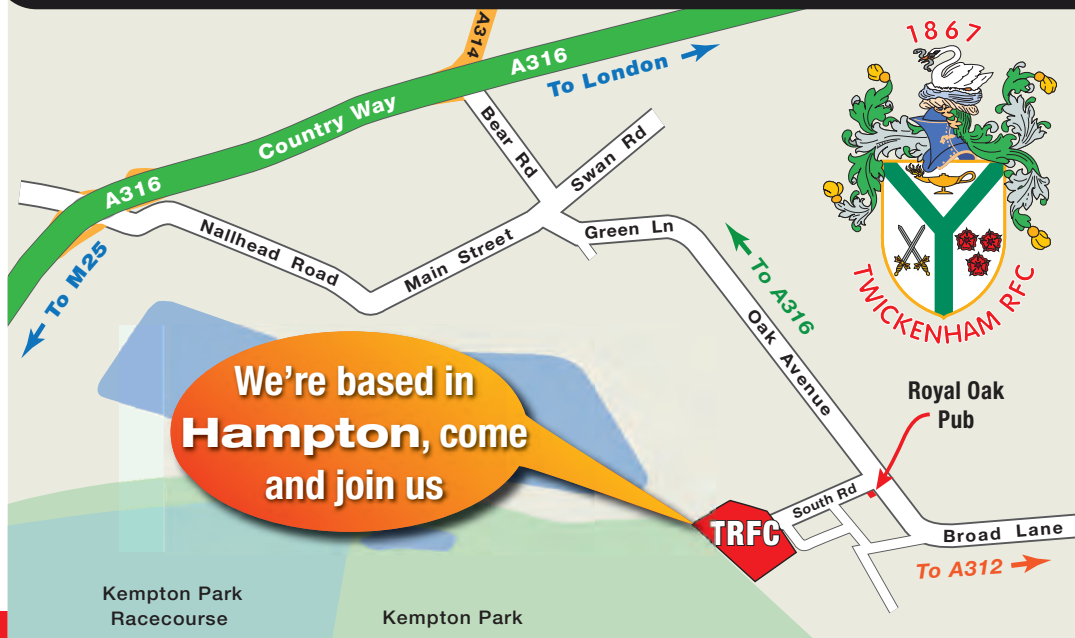

## Give Rugby A Try

**TWICKENHAM RFC** the home of rugby since 1867

We're based in  
**Hampton**, come  
and join us

Kempton Park  
Racecourse

Kempton Park

- Sunday – from 10:00am Mini & Junior age groups with full kitchen and bar
- Family activities including charity and social nights • Club house hire
- Saturday afternoons for Senior rugby with full kitchen and bar