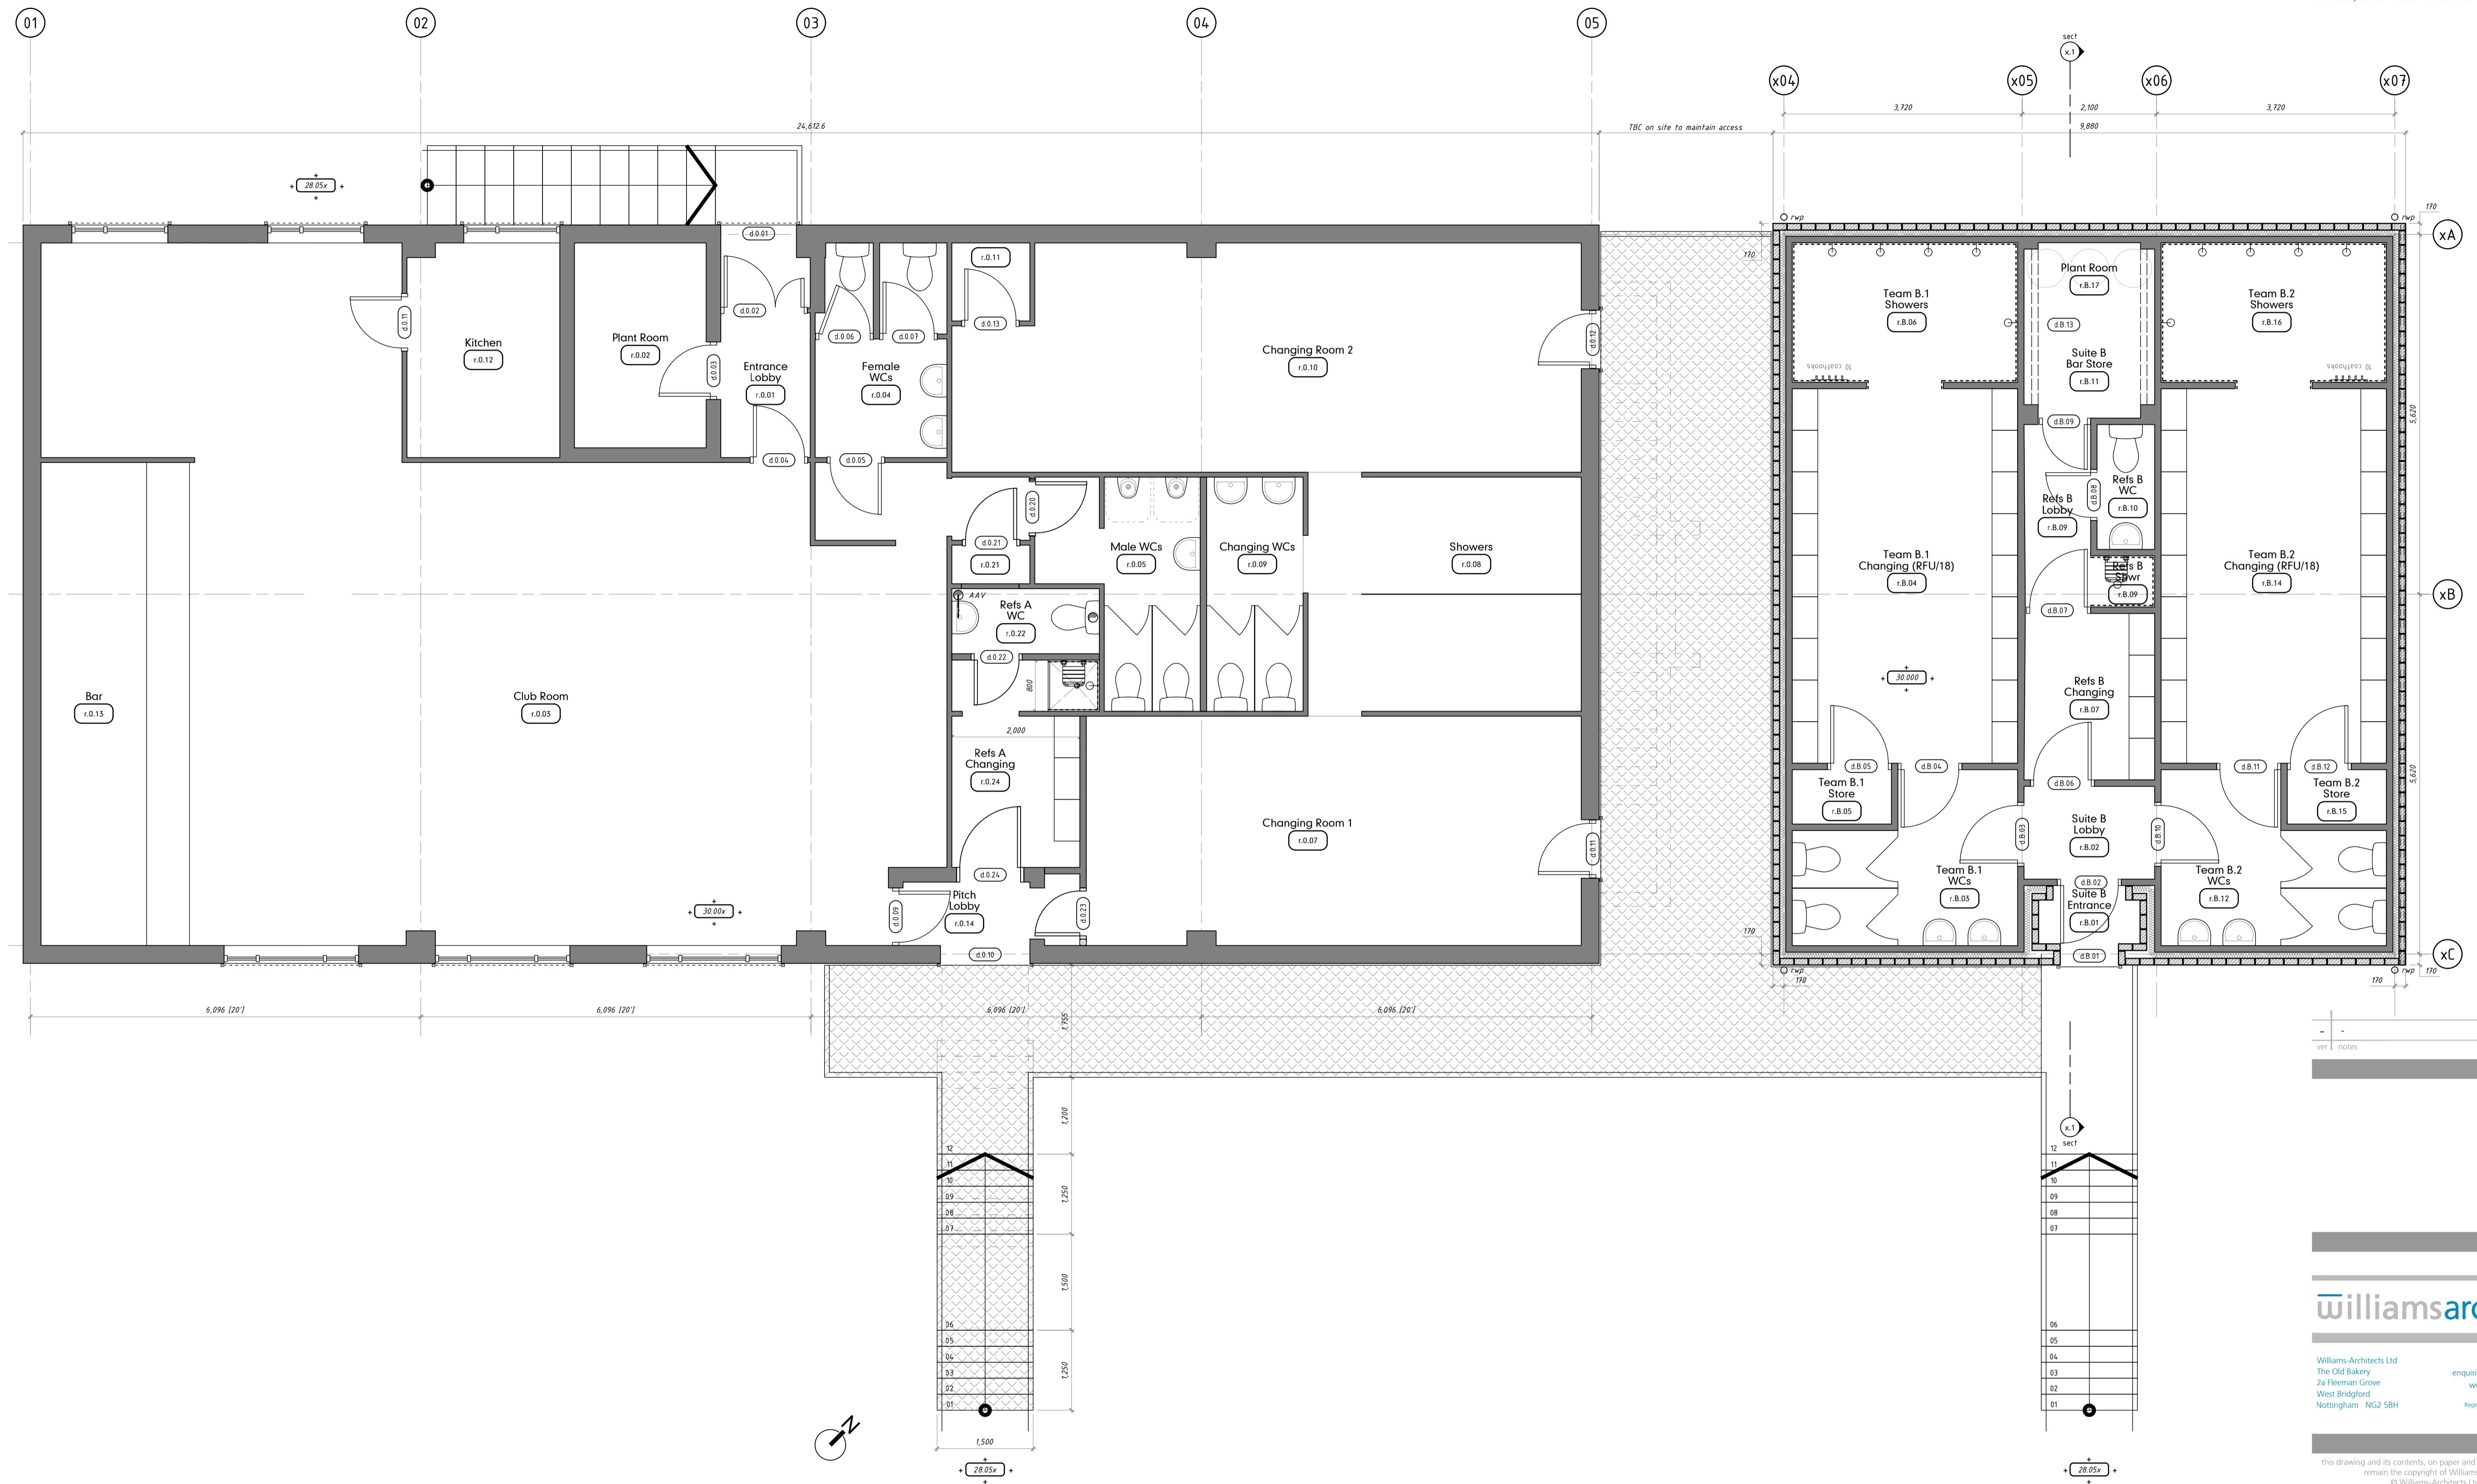

notes
Do not scale from this drawing - use stated levels and dimensions only.
if in doubt, contact Williams-Architects Ltd.

ver	notes	date
-	-	-

williamsarchitects

Williams-Architects Ltd
The Old Bakery
2a Freeman Grove
West Bridgford
Nottingham NG2 5BH

0115 945 5691
enquiries@williams-architects.co.uk
www.williams-architects.co.uk
Registered in England & Wales, N° 5096848

: Nottingham Casuals Rugby Football Club : Terrace Extension : Option 1

client	Nottingham Casuals RFC	created	30jan18
project	New Viewing Terrace & Stairs	job N°	180116
title	Layout - Proposed - Option 1	scale	1:50 @ A1
drawing N°	180116-001.01	status	Preliminary