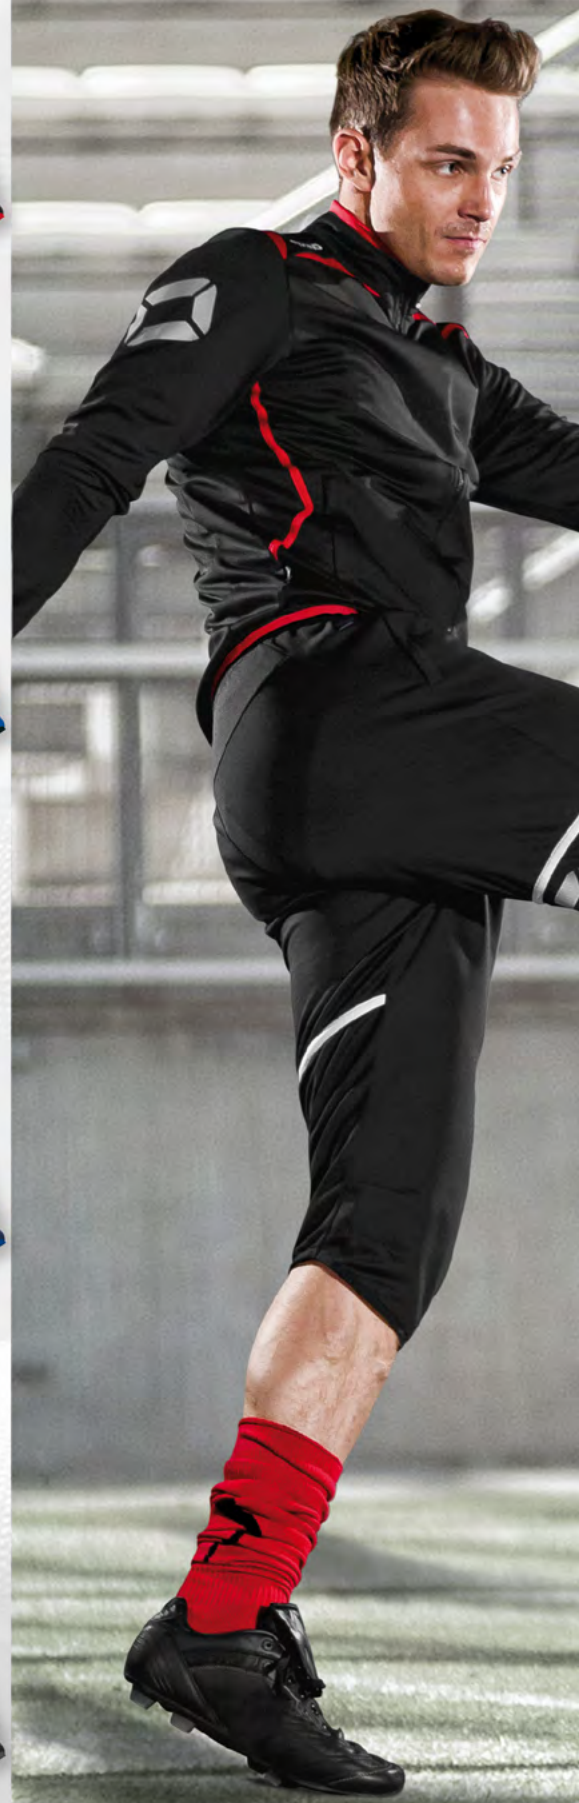

FORZA TTS TOP

Half Zip | 100% Micro Polyester

- 100% polyester with brushed inner
- 2 frontside pockets with zipper
- half zip front, elastic banding at cuff & bottom
- pleats create shaped elbow
- printed Stanno logo on right shoulder
- printed Stadium logo's on both sleeves
- suitable for printing

JUNIOR: 116 - 128 - 140 - 152 - 164

SENIOR: S - M - L - XL - XXL - XXXL

JR £ **19,50** SR £ **23,50**

Combination options at: