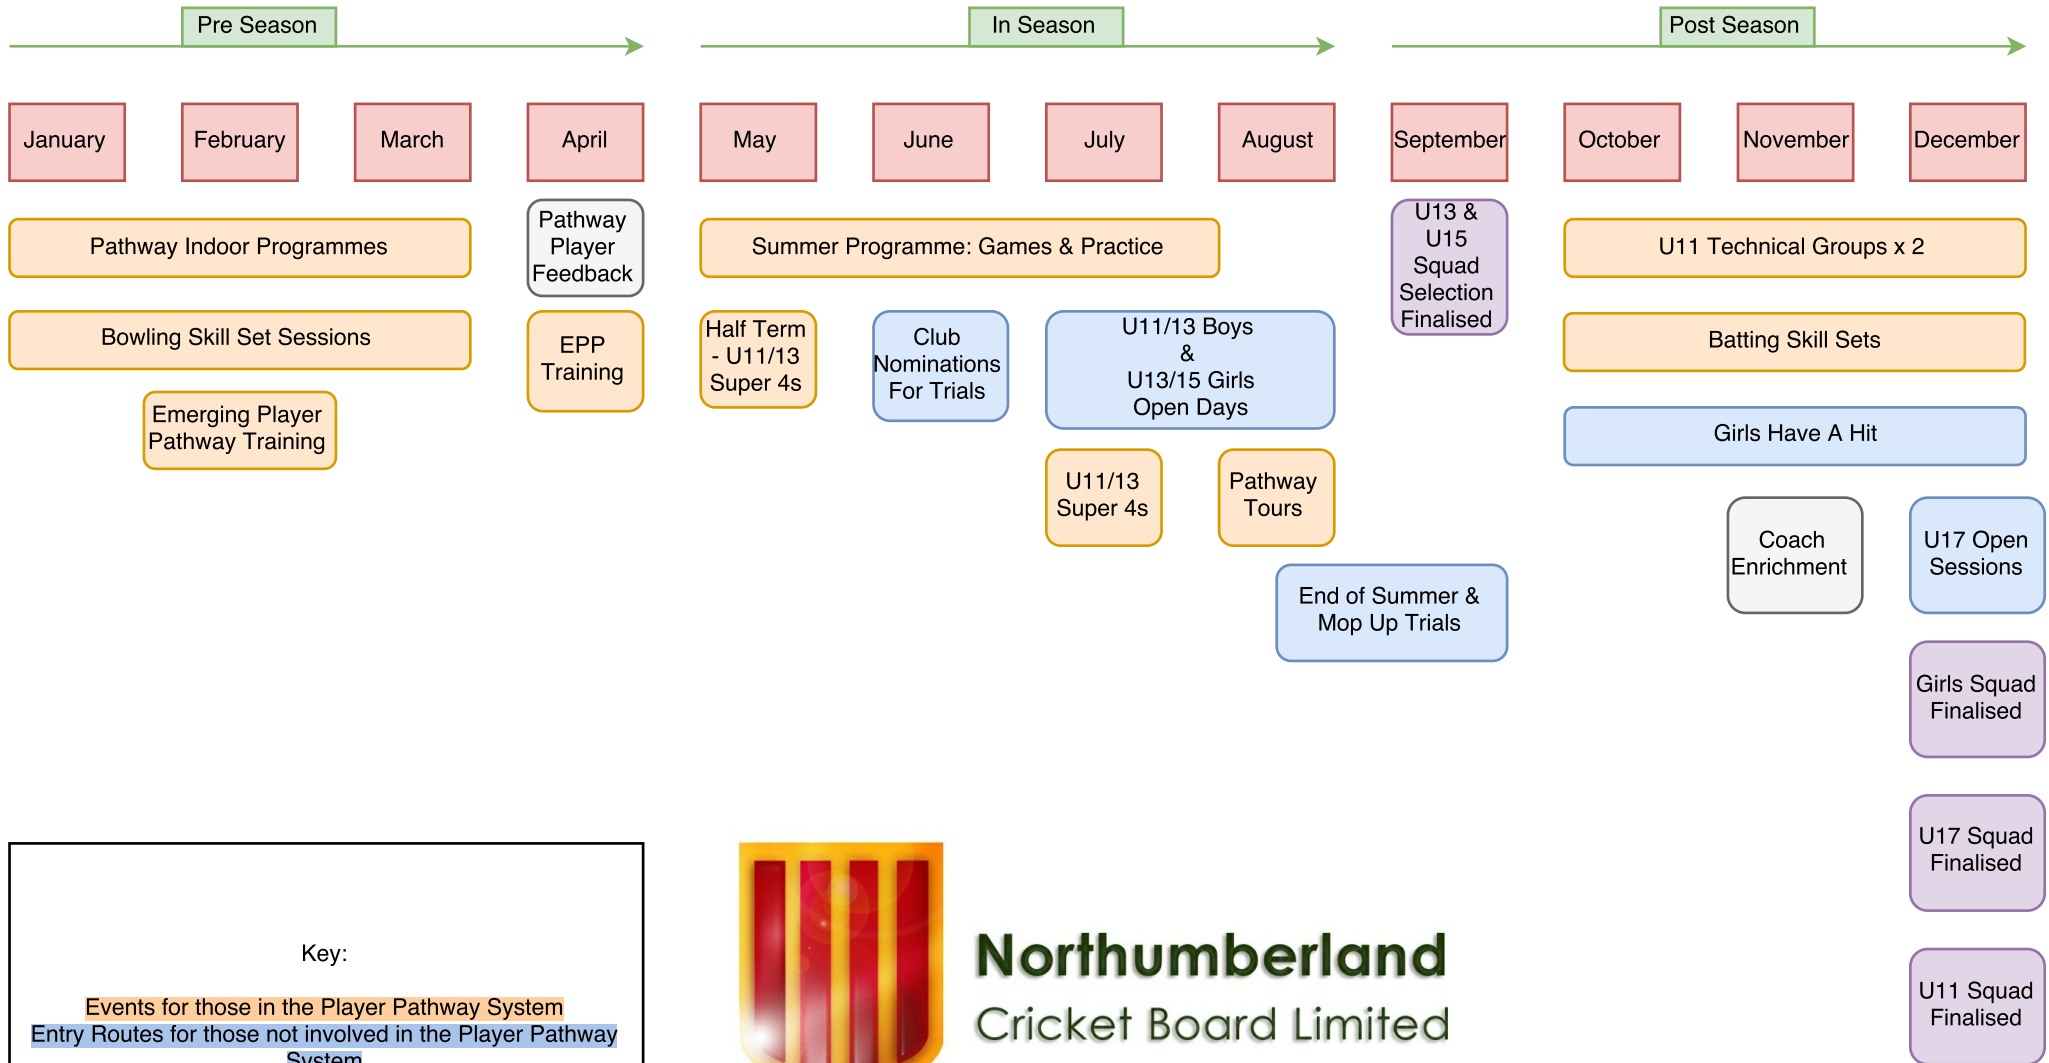

Northumberland Cricket Board - Player Pathway - Timeline of Events

*'Unlocking Potential, supporting
Development'*

Key:

- Events for those in the Player Pathway System
- Entry Routes for those not involved in the Player Pathway System
- Finalisation of Squads
- Training/Feedback for Coaches & Players

Northumberland
Cricket Board Limited

Vision Statement - To deliver a Player Pathway programme which enables all players to reach their maximum potential and ensures all Northumberland Pathway squads are competitive at all age groups.