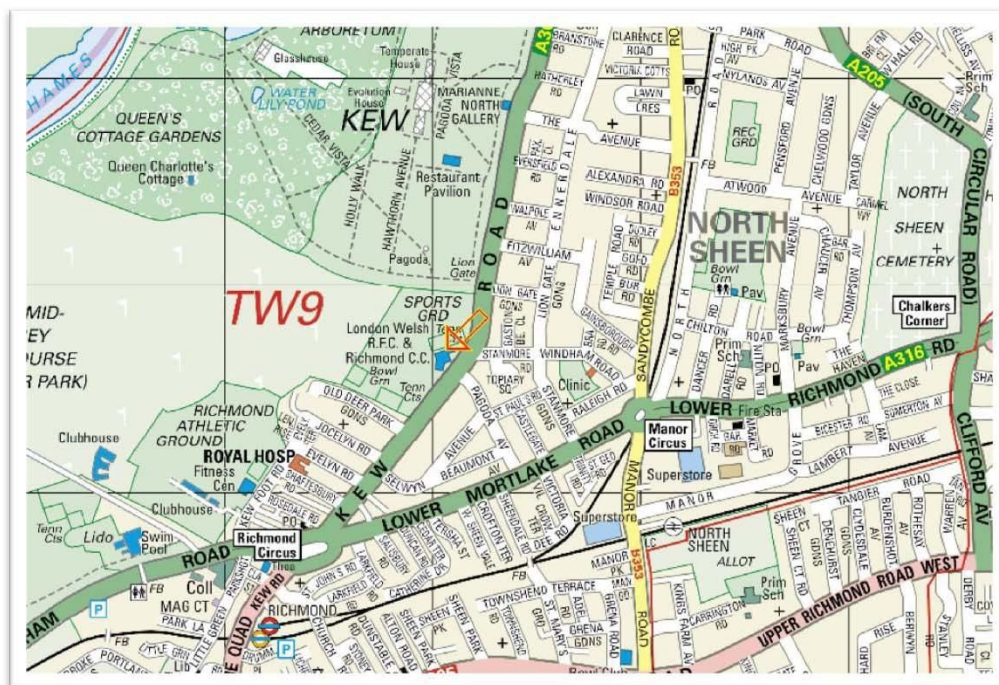

THIS IS RUGBY.

LONDON

WELSH
Amateur Rugby

Visiting Old Deer Park Coaching and Team Manager Contacts Season 2019/20

Old Deer Park is the Home Ground of London Welsh RFC and Richmond Cricket Club

[Click here](#) for a road map of the local area.

Facilities At Old Deer Park

The club at London Welsh offers an excellent choice of Sunday morning cooked breakfast and hot sandwiches. The kitchen is open from 9:30am for tea and coffee and our bar can offer a fine choice of beers and soft drinks from 11am.

If you're travelling with the family why not have 'Brunch' at the club.

Teamwork Respect Enjoyment Discipline Sportsmanship

London Welsh Amateur RFC · Old Deer Park · 187 Kew Road · Richmond · Surrey · TW9 2AZ

Company Registration Number
5044731