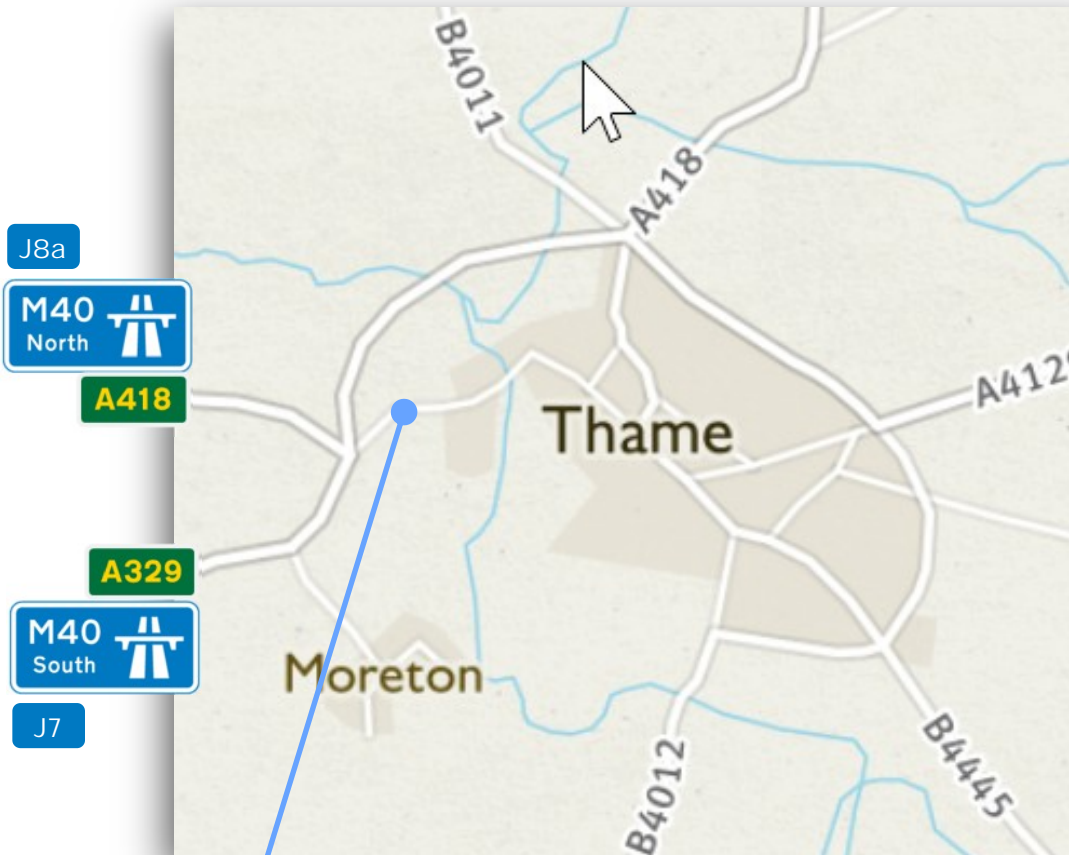

# Thame Leisure Centre

Oxford Road, Thame

*from the North: Exit M40 J8a*

- follow A418 towards Aylesbury & Thame
- at roundabout in Thame go straight on

*from the South: Exit M40 J7 (North Only)*

- follow A329 towards Thame
- at roundabout turn right into Thame

*from East / Aylesbury*

- follow A418 to Oxford
- At A329/A418 roundabout turn left into Thame

*on Oxford Road*

- turn right into the Leisure Centre car park (2nd entrance,, opposite bus stop)
- park in the top car park, or follow the road to the left for further parking

SATNAV

OX9 2BB