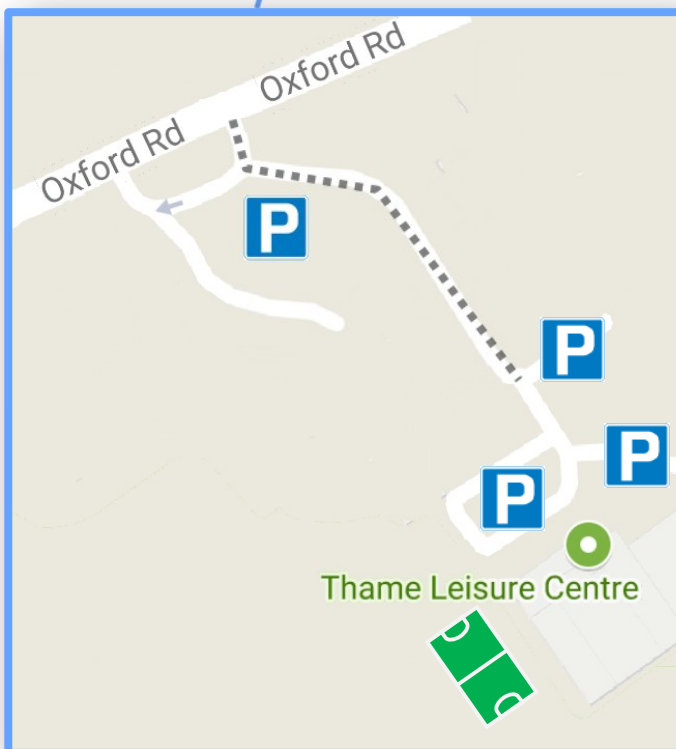

# Thame Leisure Centre

Oxford Road, Thame

*from the North: Exit M40 J8a*

- follow A418 towards Aylesbury & Thame
- at roundabout in Thame go straight on

*from the South: Exit M40 J7 (North Only)*

- follow A329 towards Thame
- at roundabout turn right into Thame

*from East / Aylesbury*

- follow A418 to Oxford
- At A329/A418 roundabout turn left into Thame

*on Oxford Road*

- turn right into the Leisure Centre car park (2nd entrance,, opposite bus stop)
- park in the top car park, or follow the road to the left for further parking

SATNAV

OX9 2BB