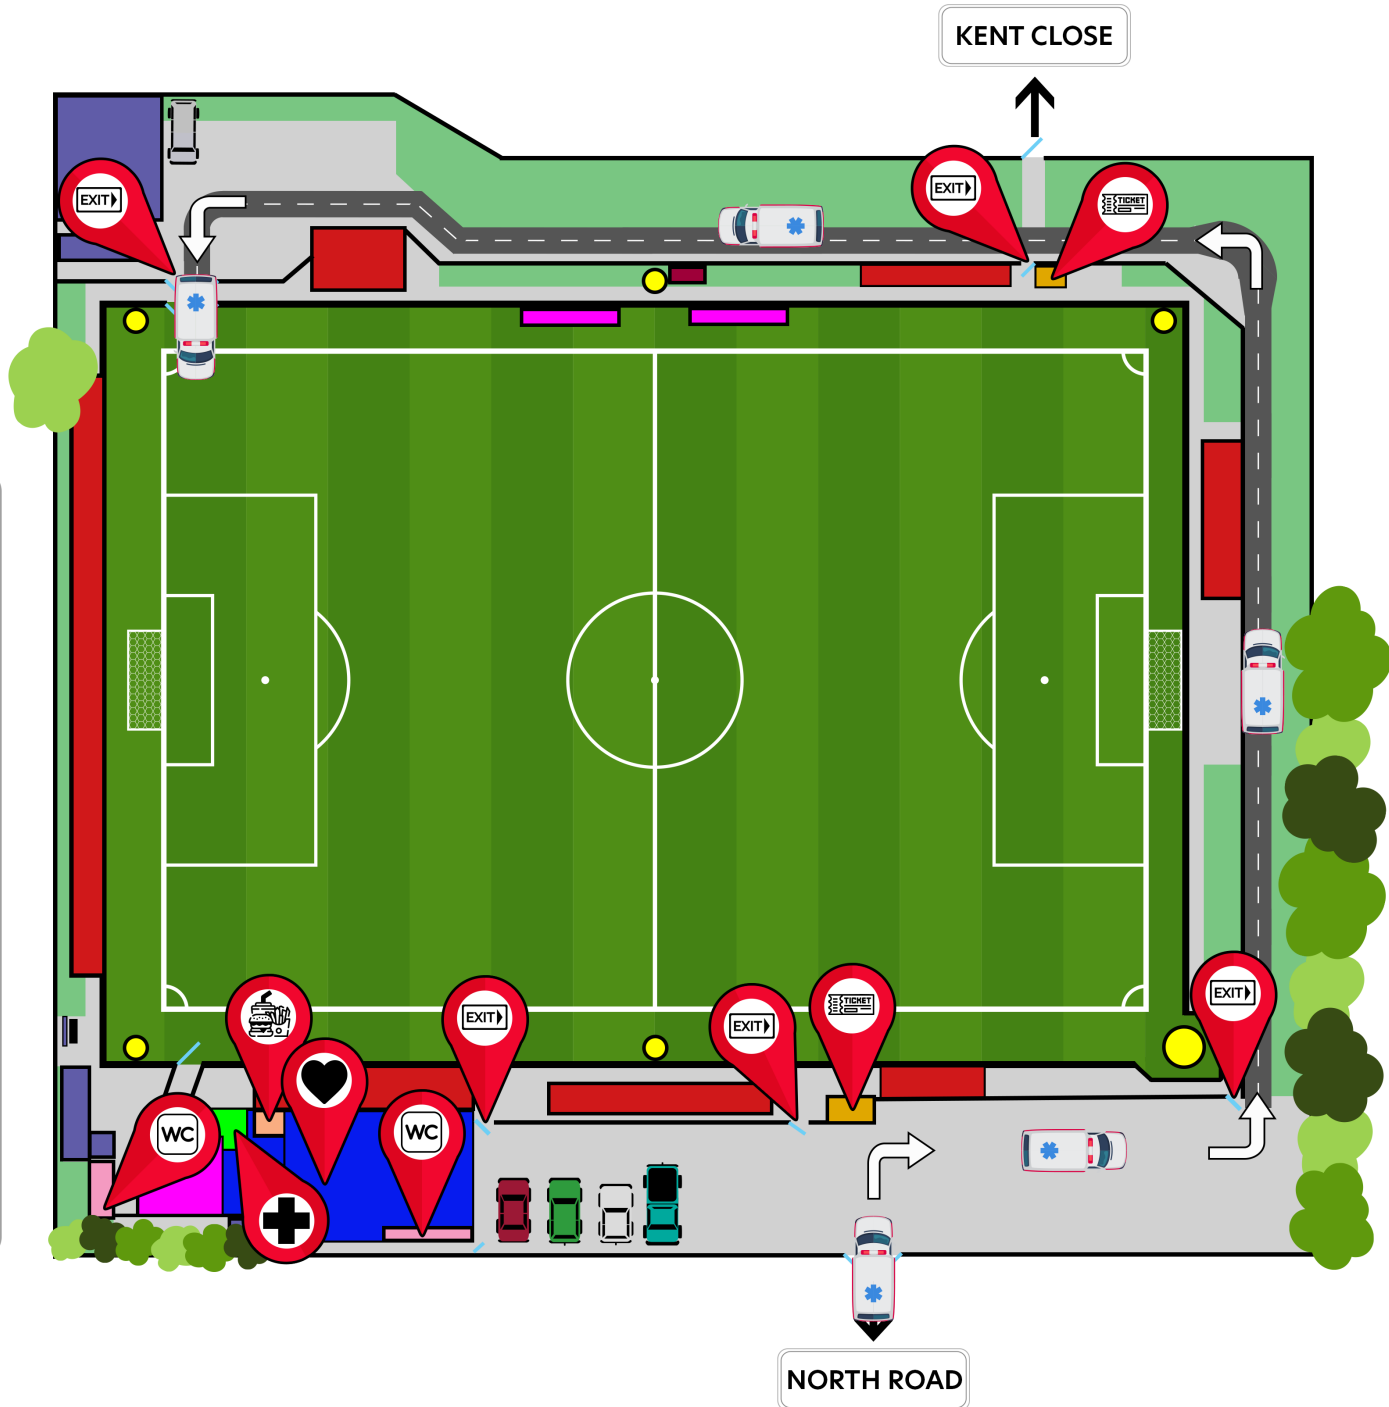

BRIGHTLINGSEA REGENT FC EMERGENCY ROUTE

BRIGHTLINGSEA
REGENT FC

KEY

-  ENTRANCES
-  EXITS
-  TOILETS
-  FIRST AID
-  DEFIBRILLATOR
-  FOOD OUTLET

*NOT TO SCALE