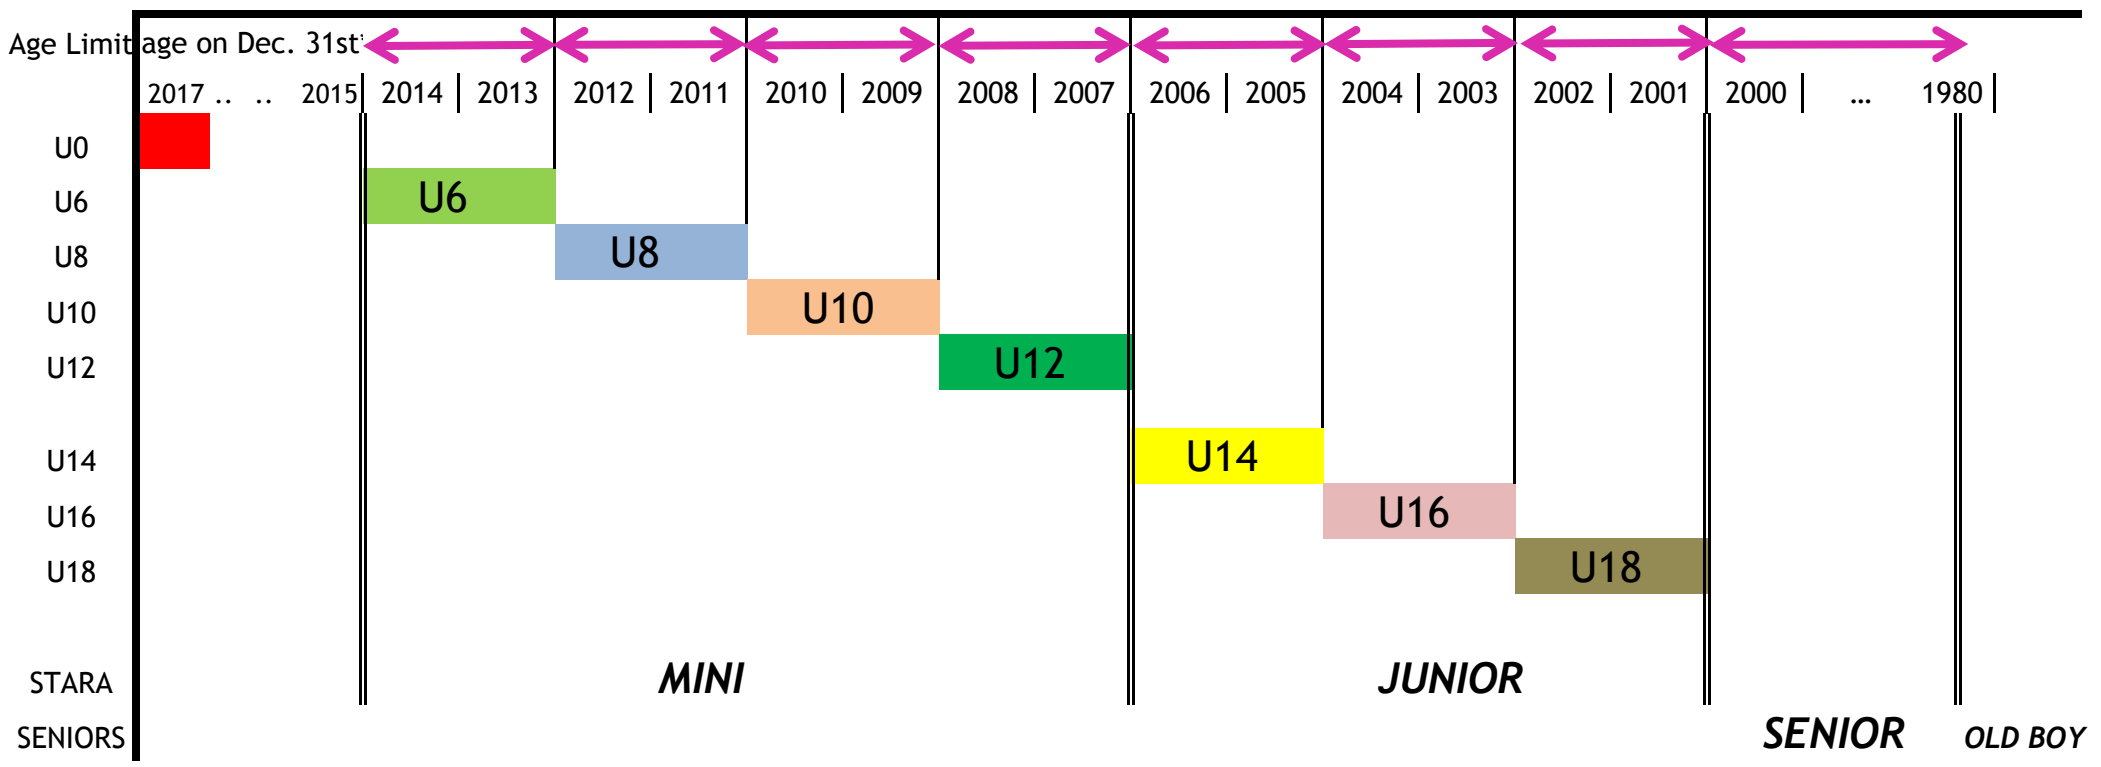

# Stade Youth age Limit Structure 2018-2019

For the 2018/19 youth rugby season, ages are defined by the age the player is on **Dec. 31st**  
 E.g. U12 - for the 2018/19 season: the player is born between Jan 1st 2007 and 31st Dec. 2008.  
**Changes are applied on Sept 1st** and only waivers can be applied during the season.

For girls who are 12-14 years old,  
 when no appropriate girls team is available for games,  
 an **age waiver** can be applied for permission to play boys U12 tackle rugby.