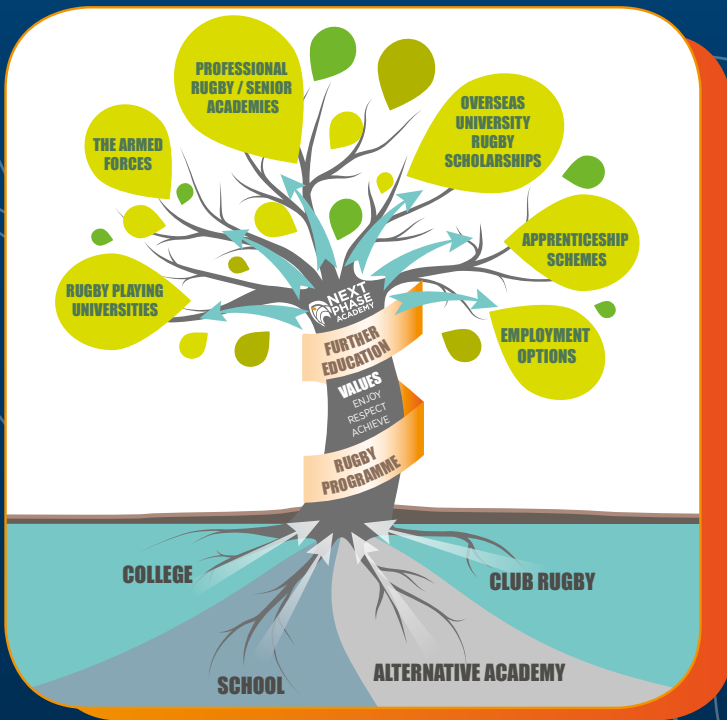

OPEN EVENING

26TH FEBRUARY AT 7.30PM

Next Phase Academy is taking applications now for September 2018.

A full time immersive rugby programme combined with sixth form education, based at Aylesbury RFC, for boys and girls who are 16-18 years old on the 1st September.

SPORTING BTEC OR COACHING PATHWAY

@NextPhaseAcad

Enjoy Respect Achieve

www.nextphaseacademy.com

Find out all about the Next Phase Rugby Academy
by attending our open evening at Aylesbury RFC,
on Monday 26th February at 7.30pm.