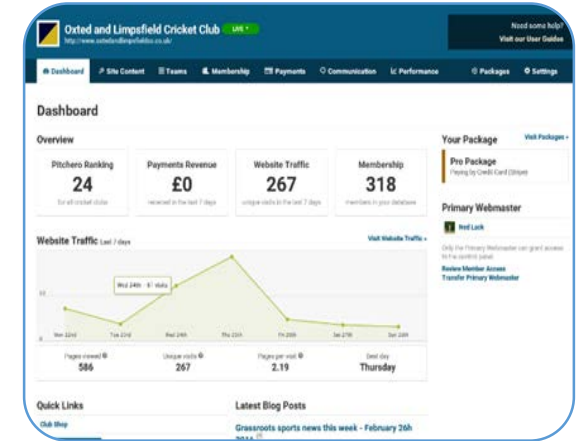

Logging in to the Admin Dashboard

Go to www.oxtedandlimpsfieldcc.co.uk

Click the “Login” button in the top right of the screen

Log in using either your facebook account or your username and password

Once logged in you will be taken to the club homepage

Click the “Admin” button which is in the top right of the screen and then “Oxted & Limpsfield Cricket Club”

You are now in the Admin dashboard for the website