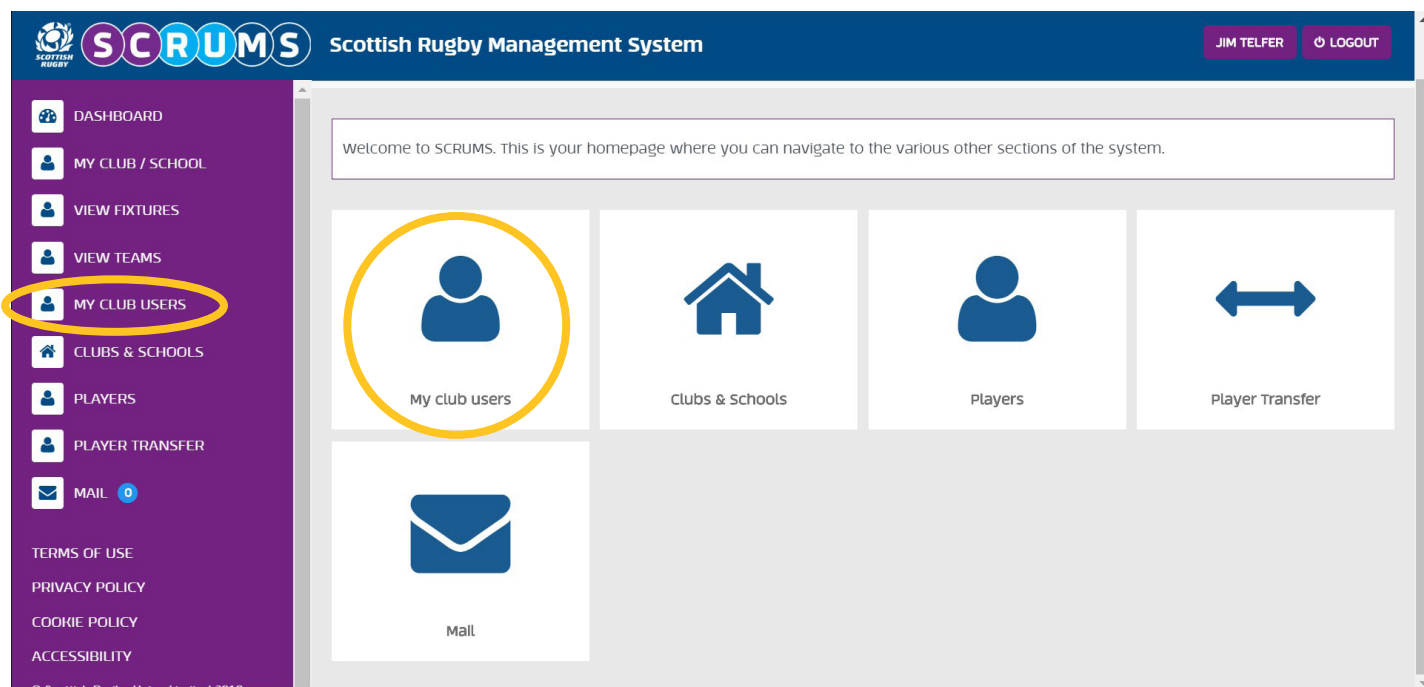

Colour Coding Explained

Step 1 To view all players and members within your club or school navigate to the 'My Club Users' section of SCRUMS, either through the sidebar or dashboard highlighted.

Colour Coding Explained

Step 2

All members and players at your club or school will be highlighted in the following colours;

- White - Adult player or member that has completed registration.
- Blue - Youth player that has completed registration.
- Red - Individual has not completed registration.
- Grey - An individual has registered through SCRUMS and requested to join your club or school. You can now approve this request or delete it.