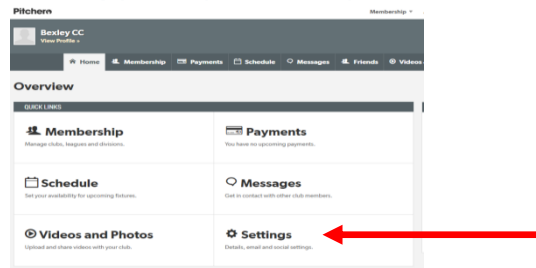

Updating Bexley Cricket Club Profile

As a club we require a small amount of information on you as a member. Especially for the Colts, we need to have this in case of emergencies. As such we ask that you keep the information up to date. We appreciate it will be a long process and can only apologise. Especially for parents as needs to be done for yourself and all children

Updating Information

- Go to <http://www.bexleycc.co.uk/> and login top right corner – and click on your name
 - o If drop down appears click on My Account
- The overview page will appear (as below). Click “SETTINGS”