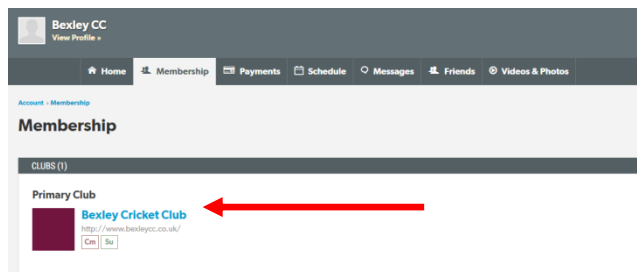

- Update all information and press “Save Changes” – a green box will appear saying “Details updated successfully”
- **COLTS PARENTS:** under My Details – you should see your name and your children’s names. Once you have done yourself please click on your children’s name and update their information accordingly
- Click on “Membership” on the top bar and then click “Bexley Cricket Club” under the club section