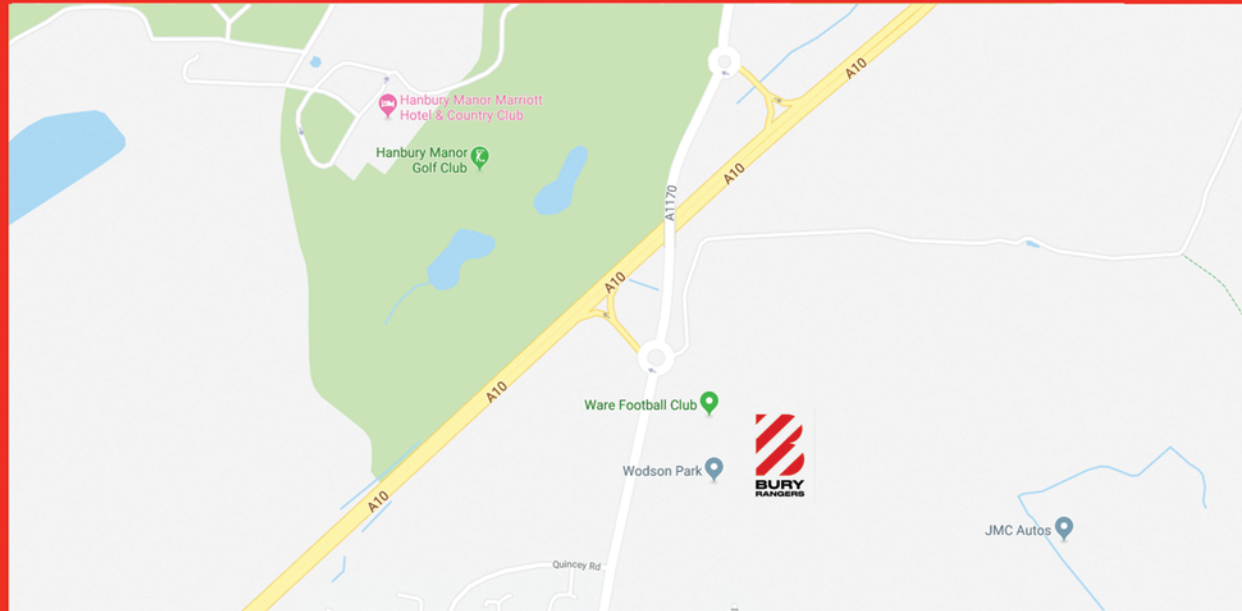

The 3G Astroturf pitches can be accessed from the left hand end of the Car Park (near Ware Football Club). There is a large car park in front of the main building. Hot and cold drinks are available from the main reception area.

Nearest 24hr A&E (10.4 miles): Princess Alexandra Hospital, Harlow, CM20 1QX

KIT