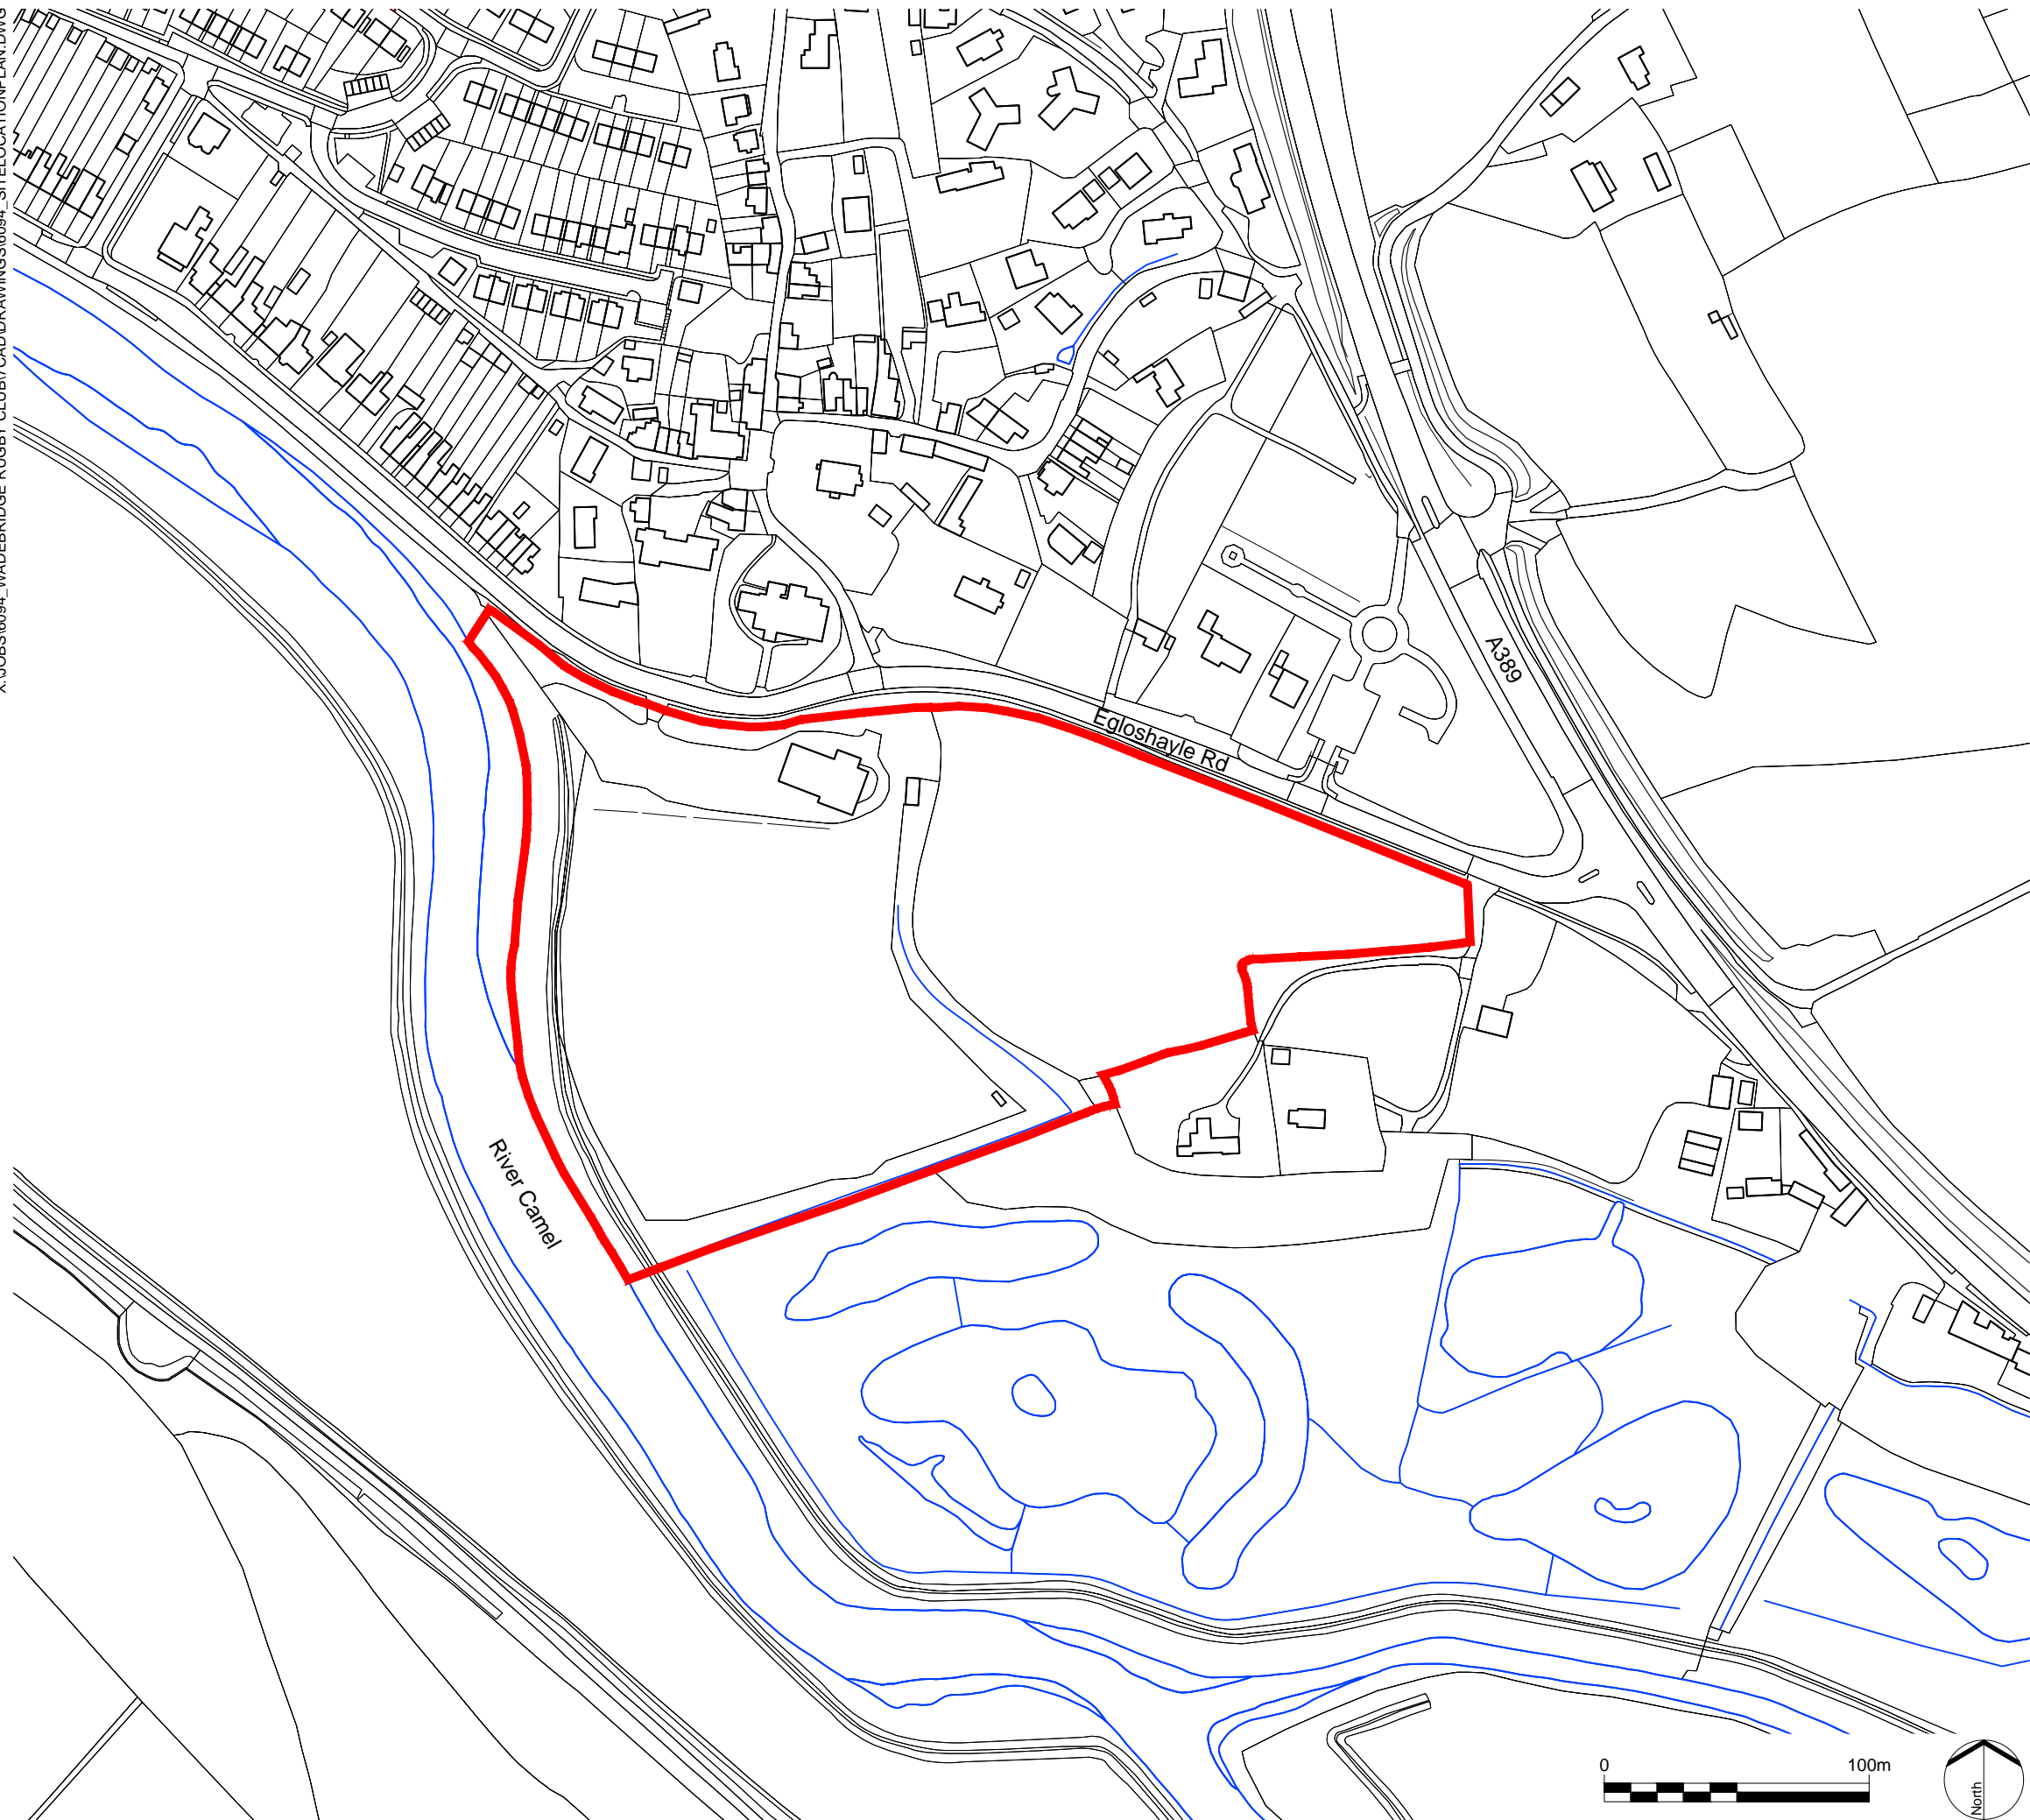

X:\JOBS\6094_WADEBRIDGE RUGBY CLUB\CAD\DRAWINGS\6094_SITE\LOCATIONPLAN.DWG

LEGEND

REV. DESCRIPTION APP. DATE

LDĀDESIGN

PROJECT TITLE
WADEBRIDGE RUGBY CLUB

DRAWING TITLE
Site Location Plan

ISSUED BY	Exeter	T: 01392 260 430
DATE	August 2017	DRAWN SBe
SCALE@A3	1:2,500	CHECKED PC
STATUS	Draft	APPROVED PC

DWG. NO 6094_001

No dimensions are to be scaled from this drawing.
All dimensions are to be checked on site.
Area measurements for indicative purposes only.

© LDA Design Consulting Ltd. Quality Assured to BS EN ISO 9001 : 2008

Sources Ordnance Survey