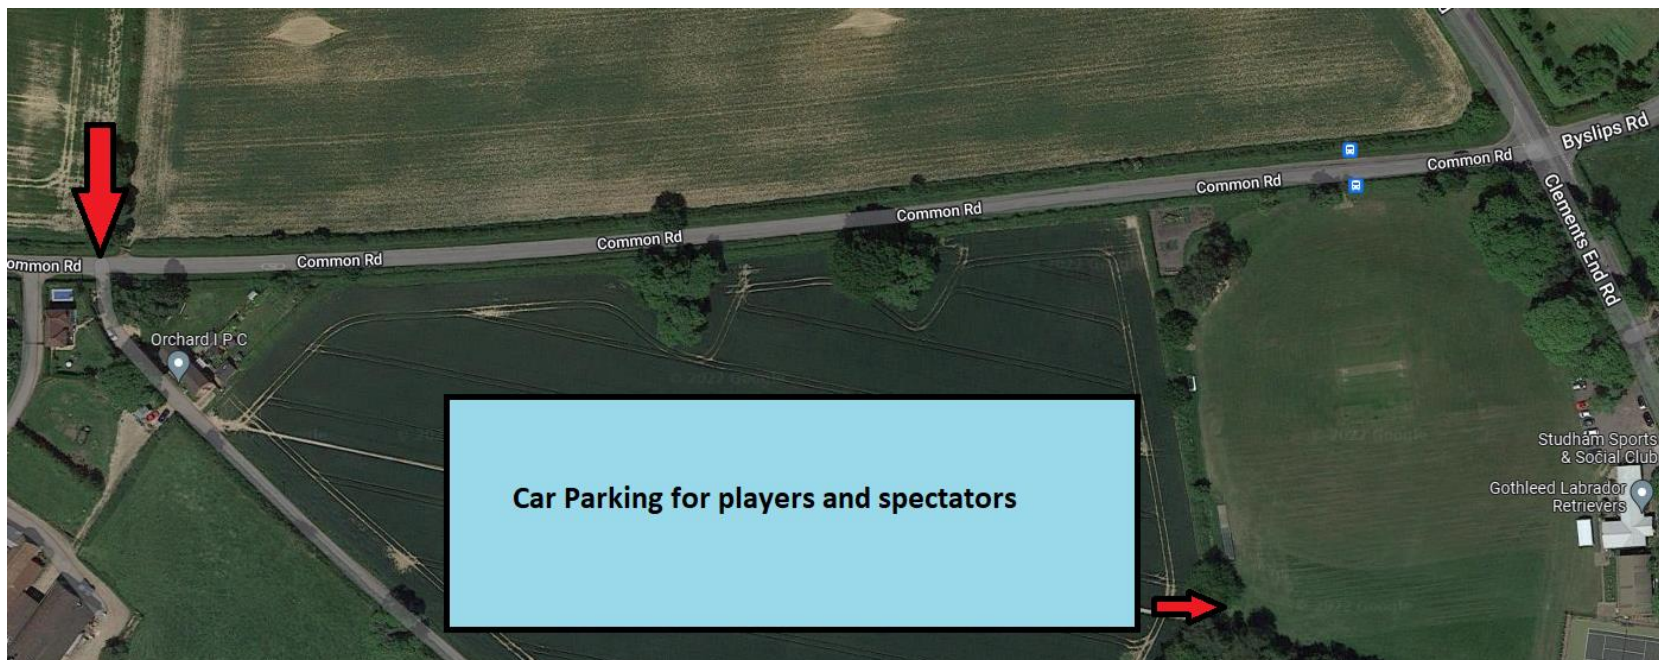

## Village T20 Finals Day- Parking Arrangements

Due to the amount of people expected to attend the finals day and the limited parking available at Studham CC clubhouse, parking will be in a neighbouring field as indicated below.

As pictured entrance to the T20 car park is accessed via Common Road down a small track next to **Bury Farm** entrance. If you were in Studham CC's club house car park you would turn left out of the ground and take the next left at the cross roads and the field entrance will be on your left-hand side. On the day there will be clear signage to direct you to the car park entrance.

Access to the ground itself will be through a footpath as highlighted above and this should be accessed by all those attending as the club house car park will not be in use for T20 attendees unless disabled access is required. **Please do not park on Common Road or Clements End Road.**