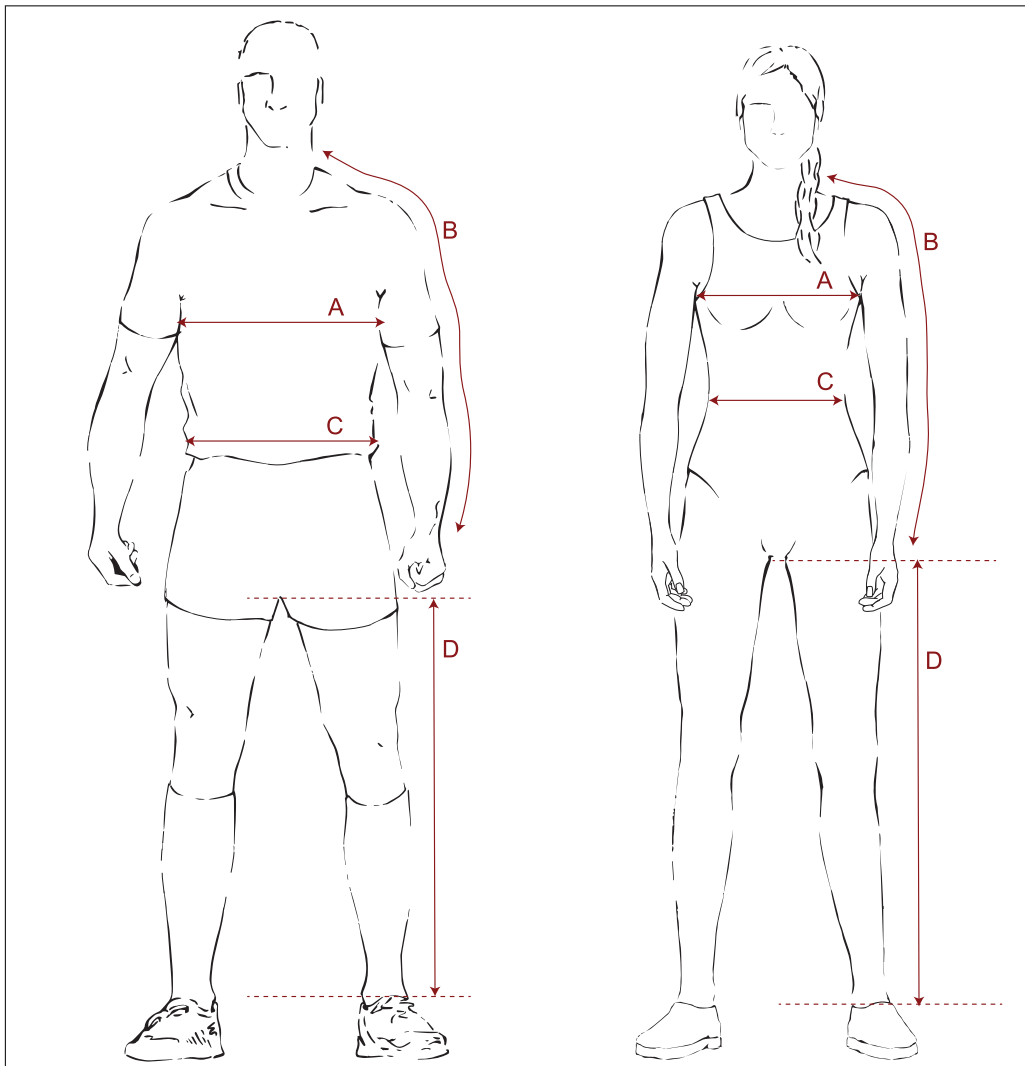

SIZING GUIDE- MEN/YOUTH

	INTERNATIONAL SIZE	XSY	SY	MY	LY	XS	S	M	L	XL	2XL	3XL
	YEARS	6/7	8/9	10/11	12/13							
A. CHEST	INCHES (TO FIT)	24/26	26/28	28/30	30/32	32/34	34/36	38/40	42/44	46	48	50
	CENTIMETRES (TO FIT)	61/66	66/71	71/76	76/81	81/86	86/91	97/102	107/112	117	122	127
B. OVERARM	INCHES (TO FIT)	21	22	23.5	25	27	29	32	32.5	33.5	34	34.25
	CENTIMETRES (TO FIT)	53	56	60	64	69	74	81	83	85	86	87
C. WAIST	INCHES (TO FIT)	20/22	22/24	24/26	26/28	28/30	30/32	32/34	36/38	40	42	44
	CENTIMETRES (TO FIT)	51/56	56/61	61/66	66/71	71/76	76/81	81/86	91/97	102	107	112
D. INSIDE LEG	INCHES (TO FIT)	18.5	20.5	23	25.5	27	29	30.5	31	32	32.5	33.5
	CENTIMETRES (TO FIT)	47	52	59	65	69	74	77	79	81	83	85

SIZING GUIDE- WOMEN/GIRLS

	INTERNATIONAL SIZE	5/6	7/8	9/10	11/12	13/14	6	8	10	12	14	16
	YEARS	5/6yrs	7/8yrs	9/10yrs	11/12yrs	13/14yrs						
A. CHEST/BUST	INCHES (TO FIT)	24	25	28.5	30.5	34	31	32	34	36	38	42
	CENTIMETRES (TO FIT)	61	63.5	72.5	77.5	86.5	78.75	81.25	86.5	91.5	96.5	106.5
B. OVERARM	INCHES (TO FIT)	20.75	21.5	22.75	24.25	26	26	32	32.5	33.5	34	34.25
	CENTIMETRES (TO FIT)	52.75	54.5	57.75	61.5	66	66	68.5	71	73.5	75.5	77.5
C. WAIST	INCHES (TO FIT)	22	23	24	25	26.25	25	26	27	29	31	33
	CENTIMETRES (TO FIT)	56	58	61	64	67	63.5	66	68.5	73.5	78.75	84
D. INSIDE LEG	INCHES (TO FIT)	20.5	22.75	26	27.75	30	27	29	30.5	31	32	32.5
	CENTIMETRES (TO FIT)	52	58	66	71	76	69	74	77	79	81	83

All measurements are intended as an approximate guide only due to the natural variations found in height and body proportions.