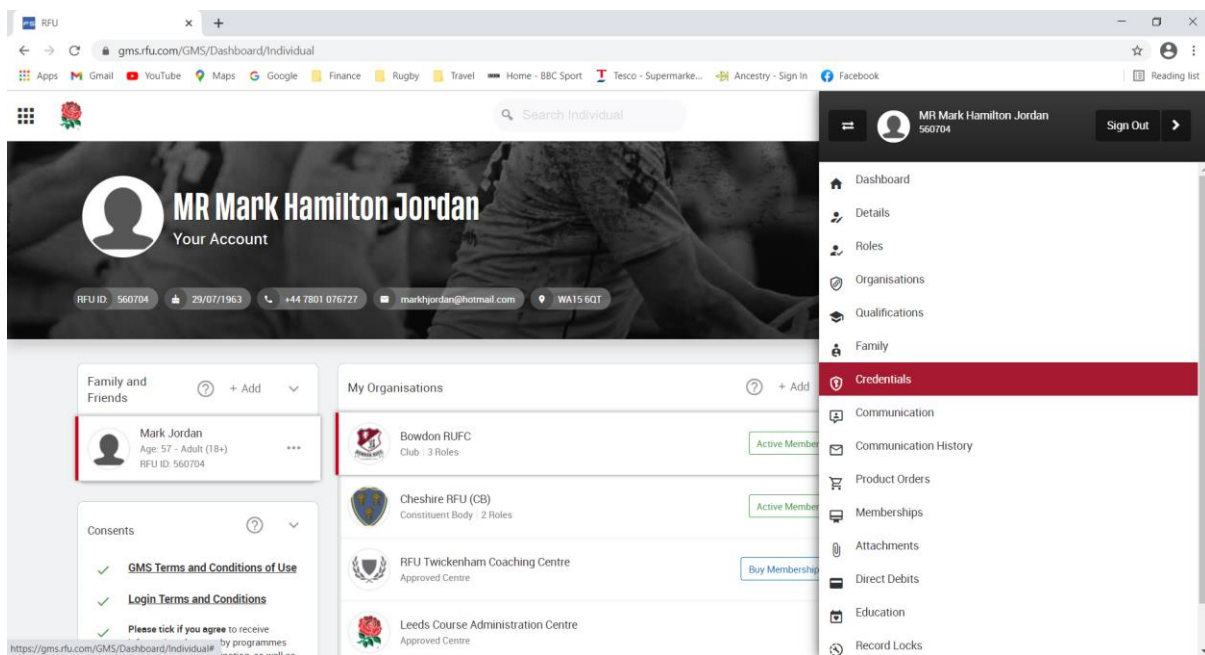

## Changing your username

- Log in and click on the icon in the top right-hand corner – in red on the attached.

This creates the drop-down menu – click on 'Credentials'

This screen is then shown. Go down to 'Account' and click on the 'edit' icon – in red on the attached. This will let you change your username – try using your email address!!!! And don't forget to save.