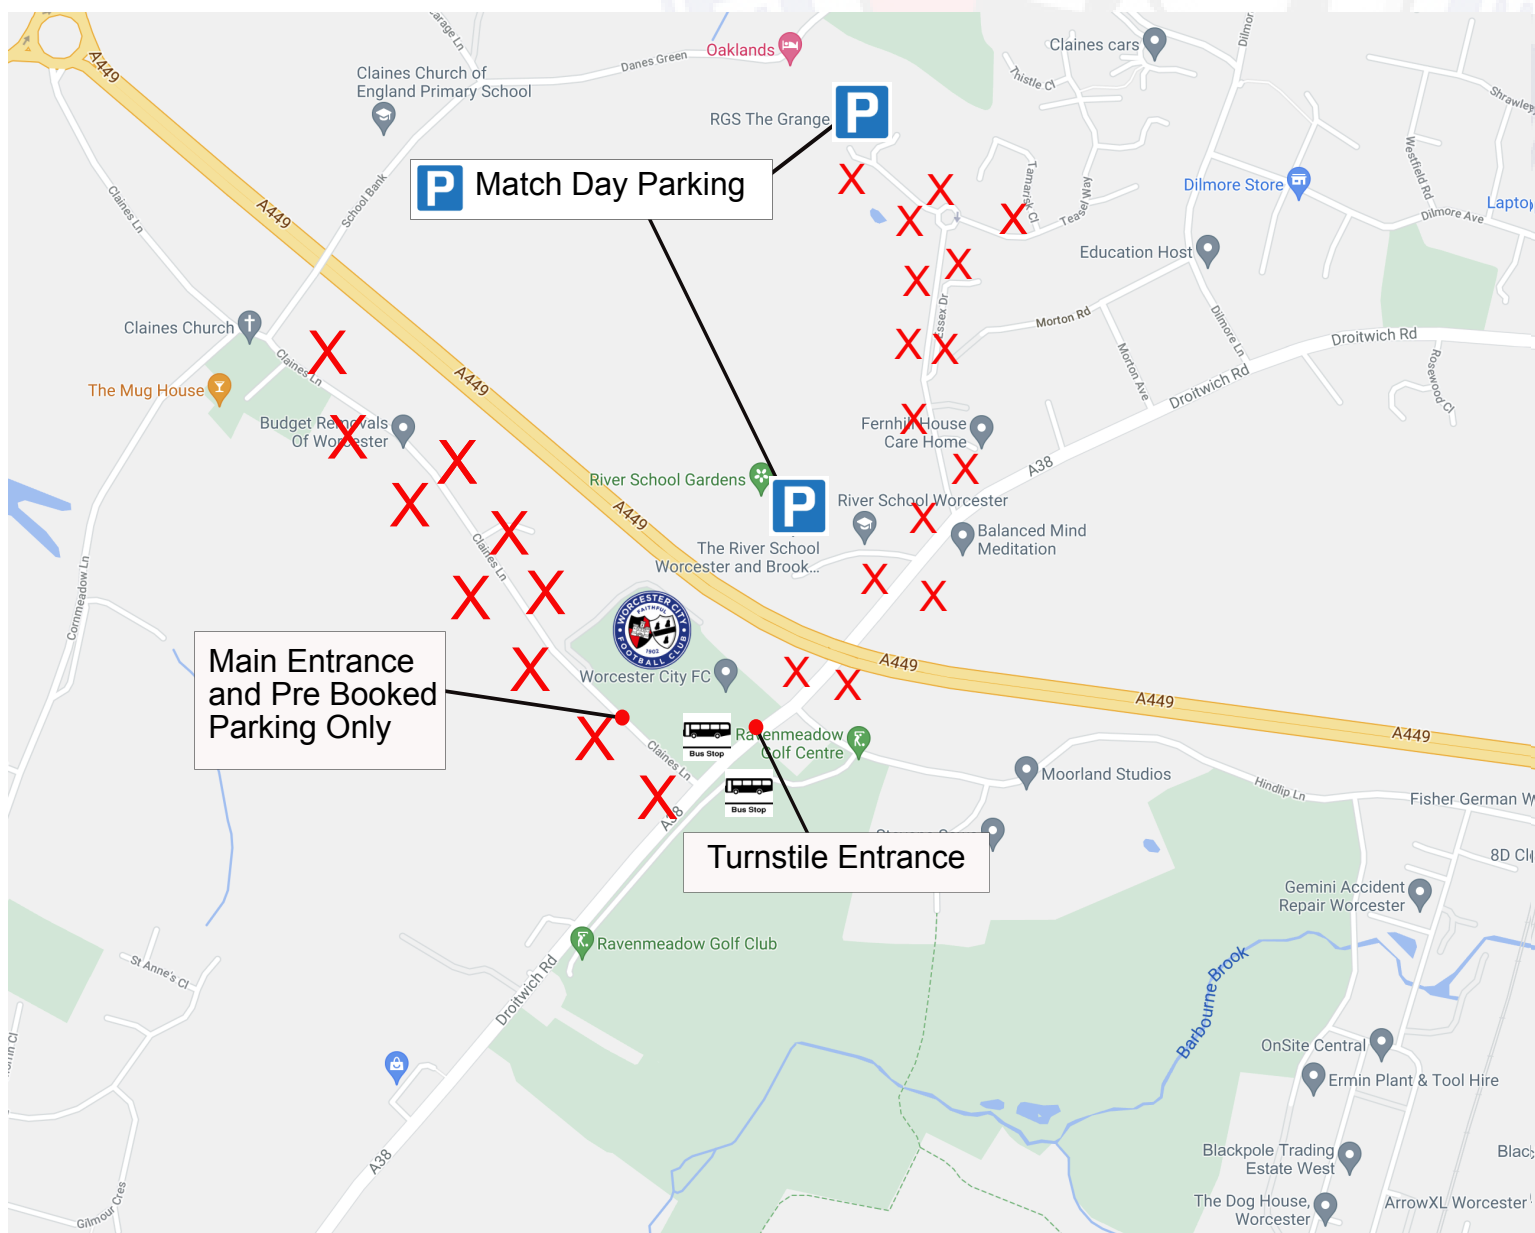

MATCH DAY PARKING

Secure Match Day Parking is available for all supporters attending Worcester City home games at Claines Lane. There are two car parks available at local schools for a cost of £2 per car.

RGS The Grange, Grange Lane, Claines, Worcester WR3 7RR - car park opens at 1pm on Saturdays closing at 6pm and opens 6pm on midweek games closing at 10pm. (This is a secure site - if the gate is closed when you return to your car, exit is controlled electronically).

The River School, Droitwich Road, Worcester, WR3 7ST - this is the closest car park to the ground but has limited availability.

Please do not park in any of the lanes surrounding the ground - you will not be allowed entry