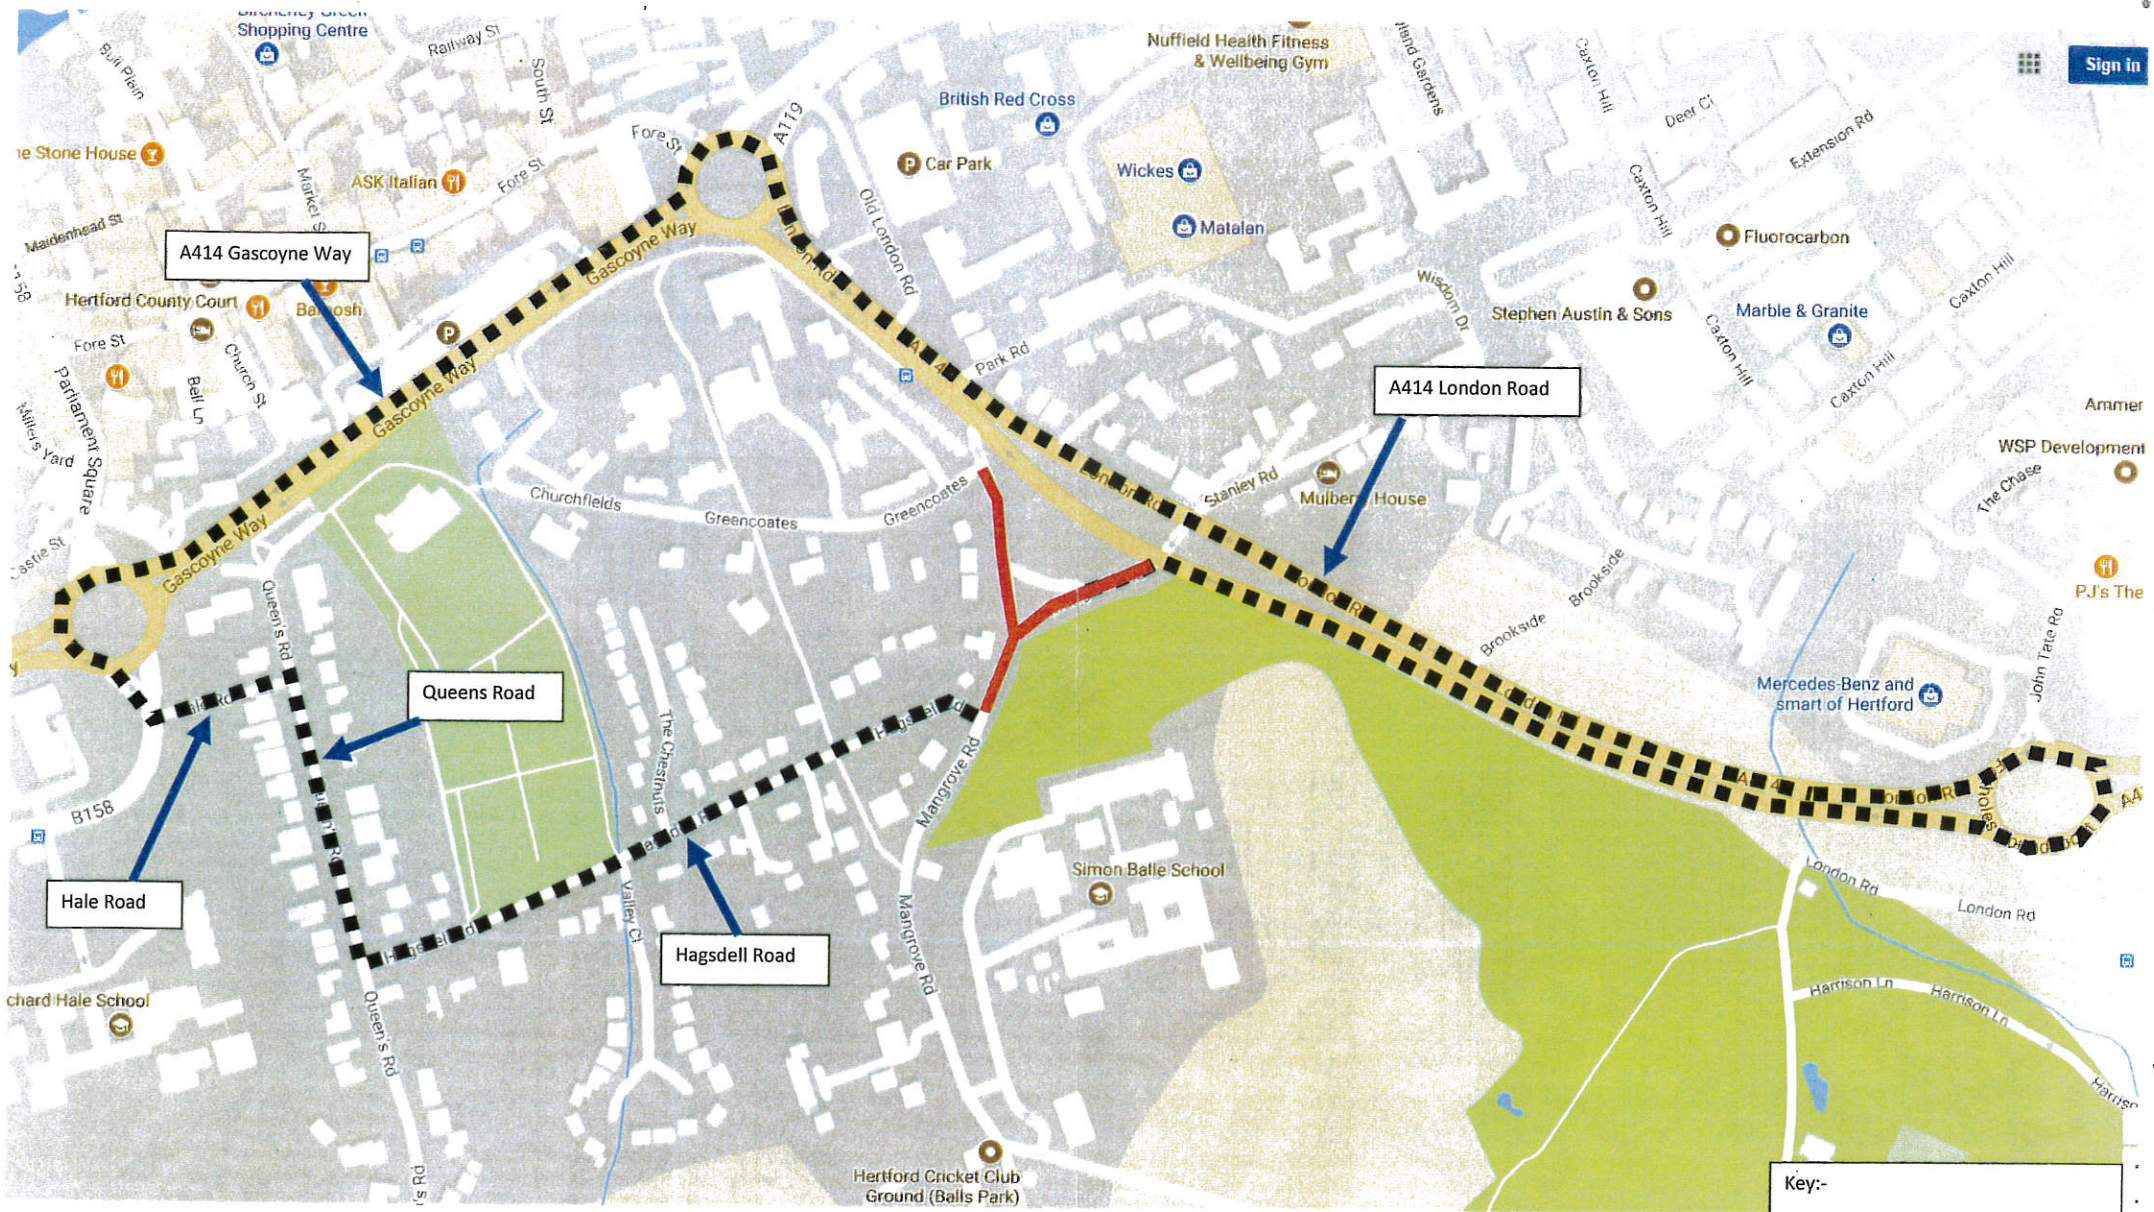

# Mangrove Road, Hertford – Road Closure

Key:-

-  Road Closure
-  Diversion Route