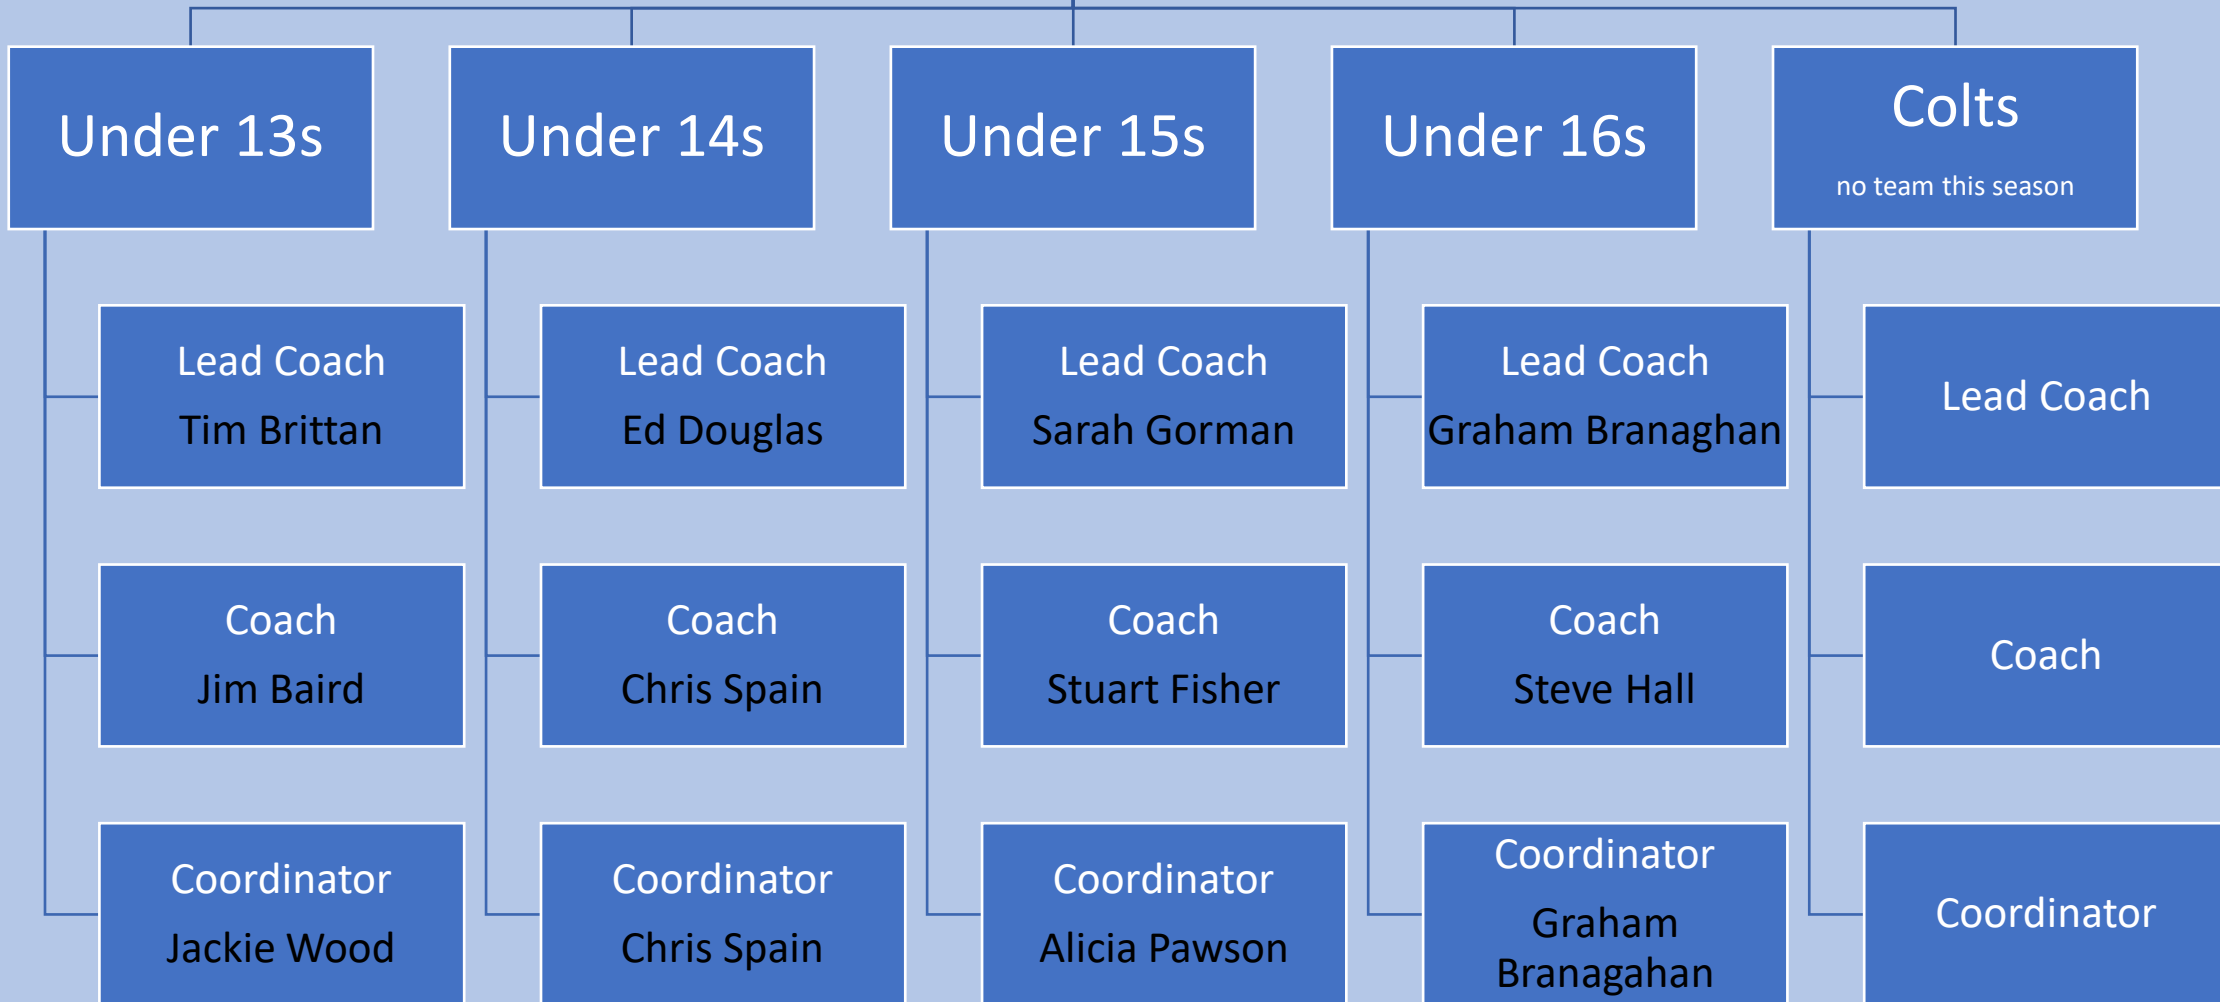

Mini Chair Team
Dennis Cranch
Ed Murphy
Jules Cranch

Junior Chairperson
Graham Branaghan

Men's 1st XV

Head Coach
Ed Douglas

Manager
Ian Brown

Captain
Harry Hitchings

Men's 2nd XV

Head Coach
Ed Douglas

Manager
Dave Tooke

Captain
Matt Randal

Ladies

Head Coach
Ryan Burrell

Manager
Theresa Jones

Captain
Lizzie Grayshon