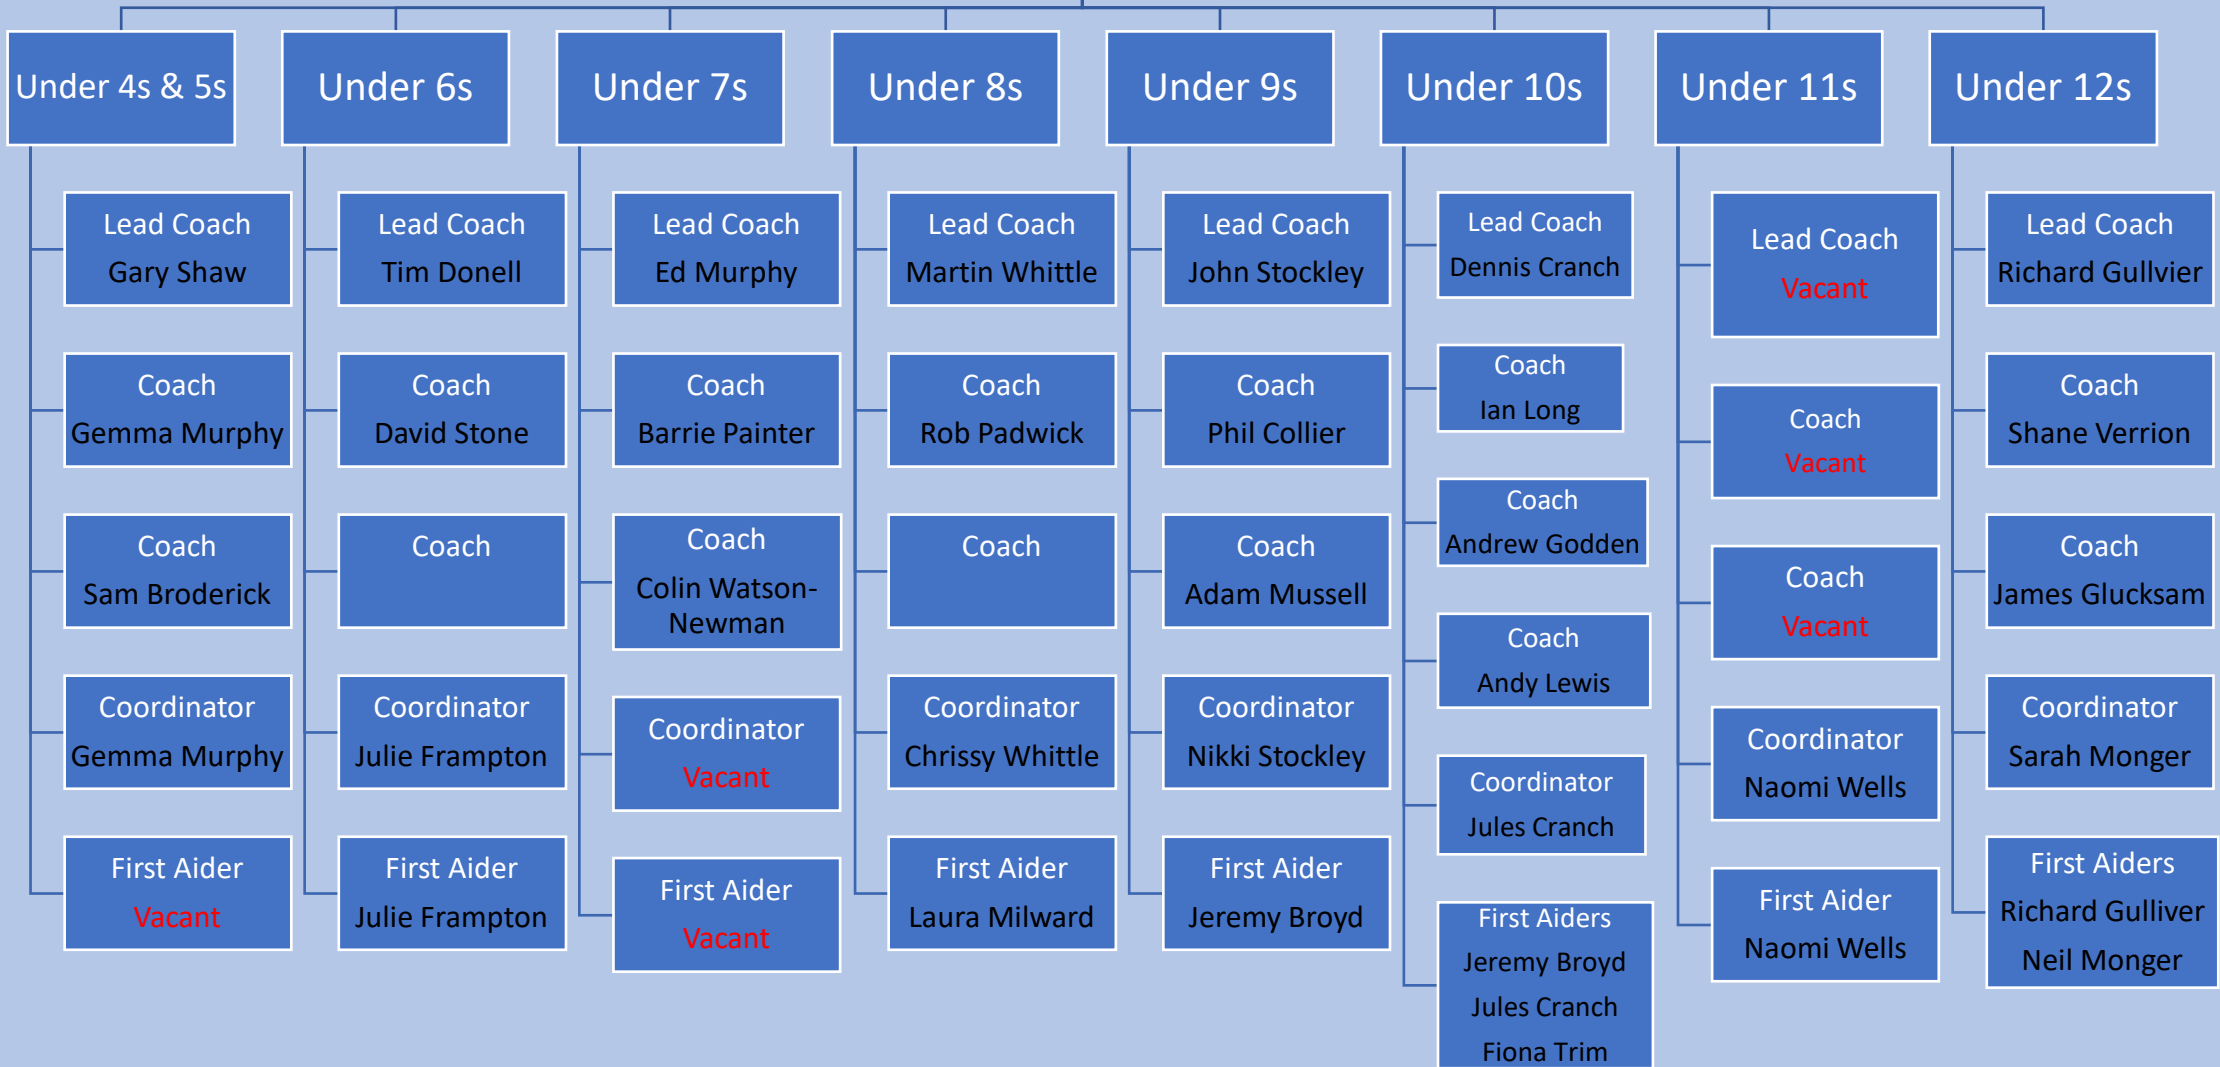

Mini Chair Team
Dennis Cranch
Ed Murphy
Jules Cranch

Junior Chairperson
Graham Branaghan

Men's 1st XV

Head Coach
Ed Douglas

Manager
Ian Brown

Captain
Harry Hitchings

Men's 2nd XV

Head Coach
Ed Douglas

Manager
Dave Tooke

Captain
Matt Randal

Ladies

Head Coach
Ryan Burrell

Manager
Theresa Jones

Captain
Lizzie Grayshon