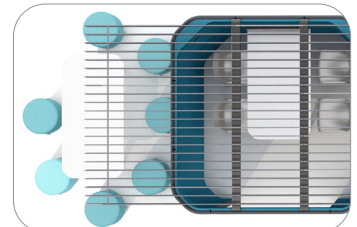

Architecture Specification

The Oasis Soft Architecture enables you to make use of unused space between and around your existing or new Oasis Soft pods and booths. Stylish bridges and canopies create undercover, customisable areas where people can work, collaborate and socialise. Maximum space at minimal cost.

Bridge

Louvre bridge ceiling
2000mm x 2200mm (w,d) _____ £4,793
Individual panel size: 12mm x 150mm (d,h)

Canopy

Louvre canopy ceiling
1400mm x 2200mm (w,d) _____ £2,723
Individual panel size: 12mm x 150mm (d,h)

Options

White mfc table with steel pedestal base
1600mm x 800mm x 730mm _____ £1,357

White mfc table with oak frame
1600mm x 800mm x 730mm _____ £2,865

Suspended LED light unit (includes cables and PIR sensor) _____ £829