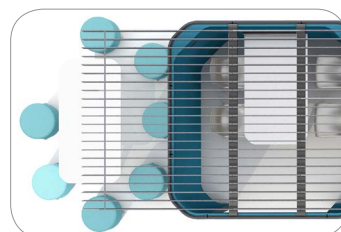

Architecture Specification

The Oasis Soft Architecture enables you to make use of unused space between and around your existing or new Oasis Soft pods and booths. Stylish bridges and canopies create undercover, customisable areas where people can work, collaborate and socialise. Maximum space at minimal cost.

Bridge

Louvre bridge ceiling
2000mm x 2200mm (w,d) _____ £4,431
Individual panel size: 12mm x 150mm (d,h)

Canopy

Louvre canopy ceiling
1400mm x 2200mm (w,d) _____ £2,517
Individual panel size: 12mm x 150mm (d,h)

Bridge & Canopy finishes

Flatiron

Empire

Options

White mfc table with steel pedestal base
1600mm x 800mm x 730mm _____ £1,254
White mfc table with oak frame
1600mm x 800mm x 730mm _____ £2,648
Suspended LED light unit (includes cables and PIR
sensor) _____ £766
Calypso stool* 460mm x 450mm (dia,h) _____ £268
Calypso stool* with chrome feet
460mm x 450mm (dia,h) _____ £314