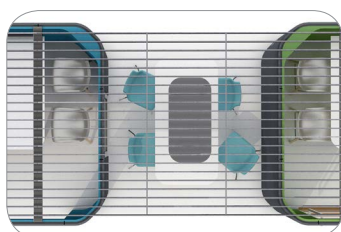

Architecture Specification

The Oasis Soft Architecture enables you to make use of unused space between and around your existing or new Oasis Soft pods and booths. Stylish bridges and canopies create undercover, customisable areas where people can work, collaborate and socialise. Maximum space at minimal cost.

Bridge

Louvre bridge ceiling
2000mm x 2200mm (w,d) _____ £4,431
Individual panel size: 12mm x 150mm (d,h)

Canopy

Louvre canopy ceiling
1400mm x 2200mm (w,d) _____ £2,517
Individual panel size: 12mm x 150mm (d,h)

Bridge & Canopy finishes

Flatiron

Empire

Options

White mfc table with steel pedestal base
1600mm x 800mm x 730mm _____ £1,254
White mfc table with oak frame
1600mm x 800mm x 730mm _____ £2,648
Suspended LED light unit (includes cables and PIR
sensor) _____ £766
Calypso stool* 460mm x 450mm (dia,h) _____ £268
Calypso stool* with chrome feet
460mm x 450mm (dia,h) _____ £314