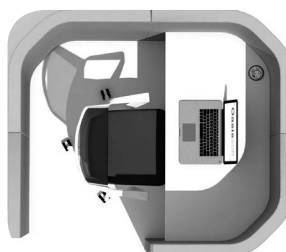

Hub Specification

The Oasis Soft Hub is a low-level, open-topped seating space, available in Solo (1 user), Duo (2 users) or Team (3+ users) size variations. Hub works with your existing open plan feel, whilst the acoustic panels ensure users gain increased privacy for individual work or group collaboration.

£3,364

Options

Integral white mfc work surface (small / large)	£316 / £323
Integral white mfc work surface for sofa option (small / large)	£425 / £443
Integral sofa with additional privacy panel (small / large)	£1,516 / £1,566
Coat hooks	£20 each
Mobile app booking system incl. utilisation sensors	£247*

Duo

£4,363

Size: 2540mm x 1140mm x 1400mm (w,d,h)

Interior size: 2400mm x 1000mm x 1400mm (w,d,h)

Options

Low back sofa	£1,087
White mfc table with steel pedestal base 800mm x 1000mm (w,d)	£574
White mfc table with oak frame** 800mm x 1000mm (w,d)	£1,142
Power module (single power with twin USB charger) CE approved	£284
Power module (single power with RJ45 Cat 6 Data Outlet) CE approved	£284
Power module (twin USB charger and RJ45 Cat 6 Data Outlet) CE approved	£368
32" Samsung wall display screen	£2,446
Mountings and compatible cables for display screen	£514
Chromecast file sharing to display screen	£123
Mobile app booking system incl. utilisation sensors	£498*

*Requires management software. Price from £2,800

**Not applicable for use alongside "Low back sofa"

Team

£4,724

Size: 2540mm x 1540mm x 1400mm (w,d,h)

Interior size: 2400mm x 1400mm x 1400mm (w,d,h)

Options