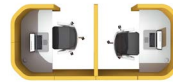

Clusters

Hub configurations are endless, use individually or cluster them together, see a few examples below.

Solo
£5,205