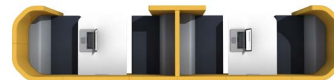

Hub Specification

The Oasis Soft Hub is a low-level, open-topped seating space, available in Solo (1 user), Duo (2 users) or Team (3+ users) size variations. Hub works with your existing open plan feel, whilst the acoustic panels ensure users gain increased privacy for individual work or group collaboration.

*Requires management software. Price from £2,800

**Not applicable for use alongside "Low back sofa"

Clusters

Hub configurations are endless, use individually or cluster them together, see a few examples below.

Solo
£5,205

Team
£6,428

Duo
£6,406

Cluster pricing does not include furniture

Fabric finishes

To create your Oasis of calm, we have carefully selected a soothing yet sophisticated colour palette of Camira Synergy fabric choices. Other fabric styles and colour options are available upon request.