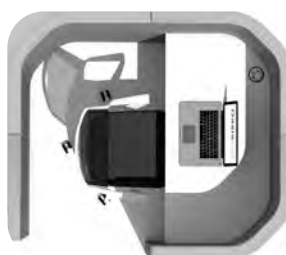

Options

Low back sofa	£1,120
White mfc table with steel pedestal base 800mm x 1000mm (w,d)	£592
White mfc table with oak frame** 800mm x 1000mm (w,d)	£1,177
Power module (single power with twin USB charger) CE approved	£293
Power module (single power with RJ45 Cat 6 Data Outlet) CE approved	£293
Power module (twin USB charger and RJ45 Cat 6 Data Outlet) CE approved	£379
32" Samsung wall display screen	£2,520
Mountings and compatible cables for display screen	£530
Chromecast file sharing to display screen	£127
Mobile app booking system incl. utilisation sensors	£513*

*Requires management software. Price from £2,884

**Not applicable for use alongside "Low back sofa"