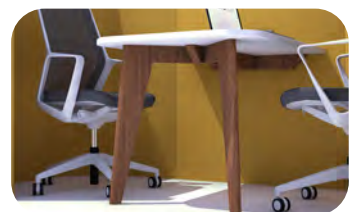

Options

Low back sofa	£1,120
White mfc table with steel pedestal base 800mm x 1000mm (w,d)	£592
White mfc table with oak frame** 800mm x 1000mm (w,d)	£1,177
Power module (single power with twin USB charger) CE approved	£293
Power module (single power with RJ45 Cat 6 Data Outlet) CE approved	£293
Power module (twin USB charger and RJ45 Cat 6 Data Outlet) CE approved	£379
32" Samsung wall display screen	£2,520
Mountings and compatible cables for display screen	£530
Chromecast file sharing to display screen	£127
Mobile app booking system incl. utilisation sensors	£513*

*Requires management software. Price from £2,884

**Not applicable for use alongside "Low back sofa"