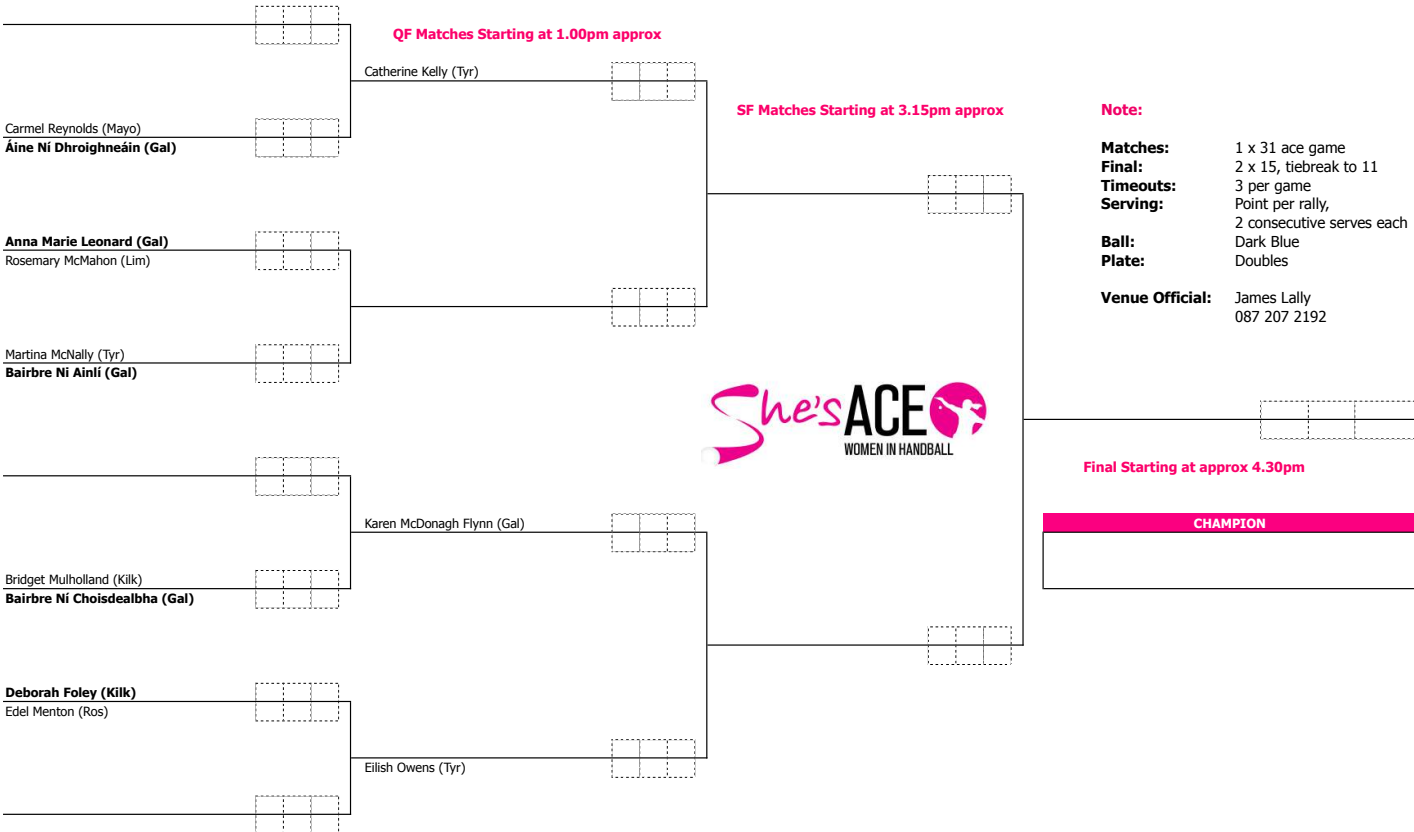

Ladies B - 40x20 - Claremorris HC

FIRST ROUND

QUARTER FINAL

SEMIFINAL

FINAL

1st Round Matches Starting at 11.30am

Matches run in order on draw tree. Please note times given are only approximates

Ladies B - 40x20 Plate (Singles) - Claremorris HC

PLATE SEMI-FINAL

PLATE FINAL

Matches run in order on draw tree. Please note times given are only approximates.

Ladies Challenger - 40x20 - Carnacon HC

FIRST ROUND

QUARTER FINAL

SEMIFINAL

FINAL

1st Round Matches Starting at 11.30am

Matches run in order on draw tree. Please note times given are only approximates

Ladies Challenger - 40x20 Plate (Doubles) - Carnacon HC

PLATE SEMI-FINAL

PLATE FINAL

SF Matches Starting at approx 2.30pm