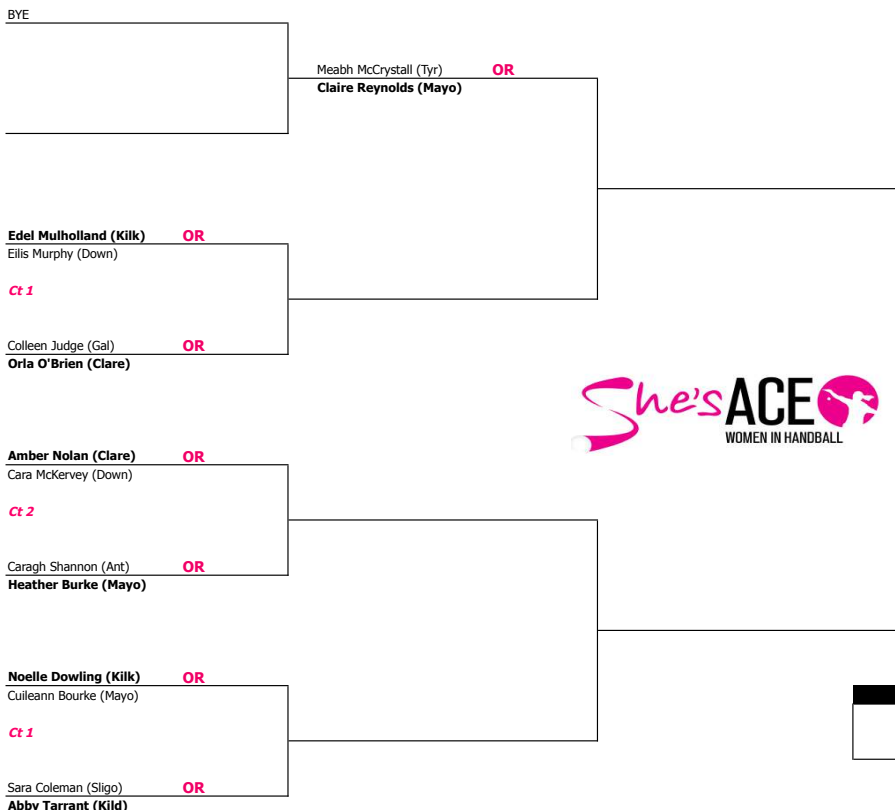

SF Matches Starting at approx 2.00pm

Final Starting at approx 3.15pm

PLATE CHAMPIONS

Girls 13&U - 40x20 - Lakeside Sports Centre, Ballinrobe

FIRST ROUND

SECOND ROUND

QUARTER FINAL

SEMI FINAL

FINAL

First Round Games Starting at 11.00am

****Matches run in order on draw tree. Please note times given are only approximates****

Girls 13&U - 40x20 Plate - Ballinrobe HC

PLATE QUARTER-FINAL

PLATE SEMI- FINAL