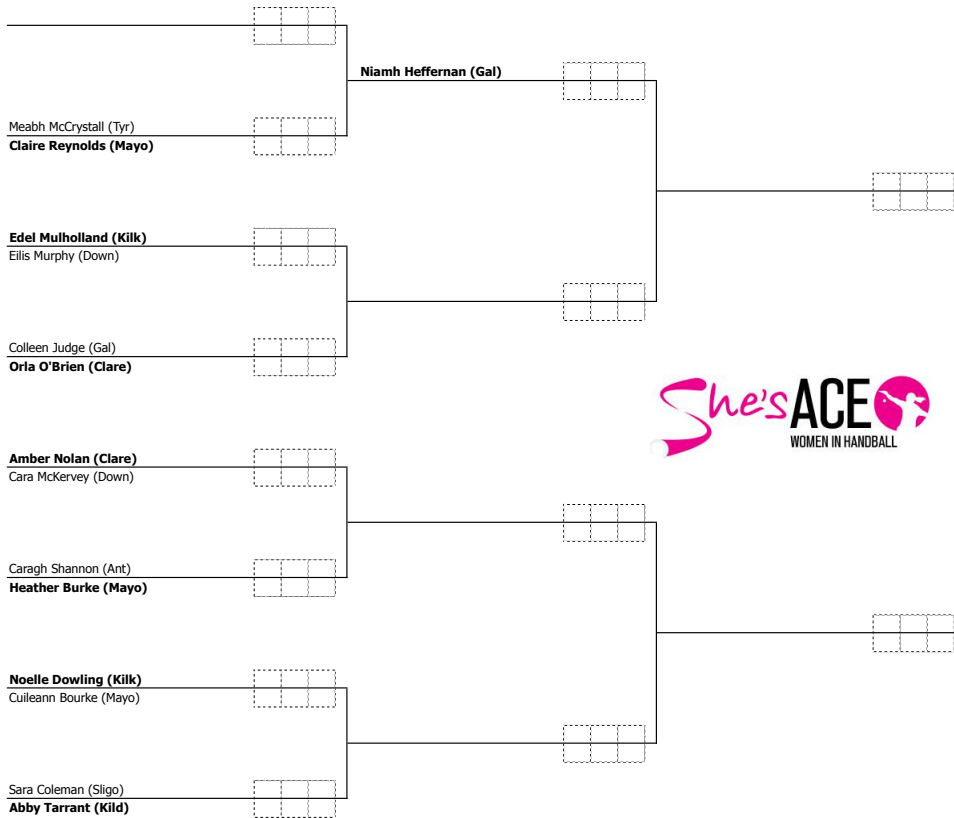

Conway OR Finn
Guidea OR Millane

CHAMPION

Girls 15&U - 40x20 - Sportslann, Castlebar

FIRST ROUND

QUARTER-FINAL

SEMI-FINAL

FINAL

****Matches run in order on draw tree. Please note times given are only approximates****

First Round Games Starting at 11.30am

QF Matches Starting at approx 12.45pm

SF Matches Starting at approx 2.45pm

Note:

Matches: 1 x 25 ace game
Timeouts: 3 per game
Serving: Standard Rules
Ball: Dark Blue
Plate: Doubles