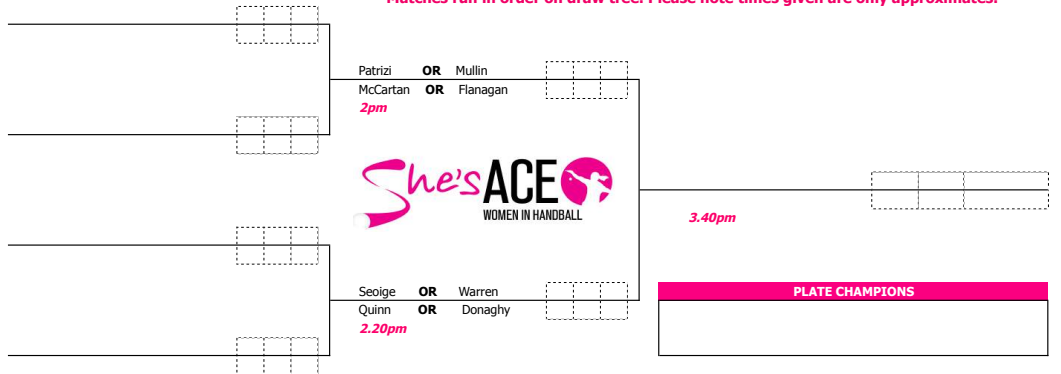

Group Scoring

Win = **1pt**

Head to Heads &
Aggregate scoring will come into play if group points are level.

Final Games Saturday Evening

Group A 5th	v	Group B 5th
Group A 4th	v	Group B 4th
Group A 3rd	v	Group B 3rd
Group A 2nd	v	Group B 2nd
Group A 1st	v	Group B 1st

Ladies B - 40x20 - Claremorris HC

FIRST ROUND

QUARTER FINAL

SEMIFINAL

FINAL

1st Round Matches Starting at 11.30am

Matches run in order on draw tree. Please note times given are only approximates

Ladies B - 40x20 Plate (Singles) - Claremorris HC

PLATE SEMI-FINAL

PLATE FINAL

Matches run in order on draw tree. Please note times given are only approximates.

Ladies Challenger - 40x20 - Carnacon HC

FIRST ROUND

QUARTER FINAL

SEMIFINAL

FINAL

1st Round Matches Starting at 11.30am

Matches run in order on draw tree. Please note times given are only approximates

Ladies Challenger - 40x20 Plate (Doubles) - Carnacon HC

PLATE SEMI-FINAL

PLATE FINAL

SF Matches Starting at approx 2.30pm