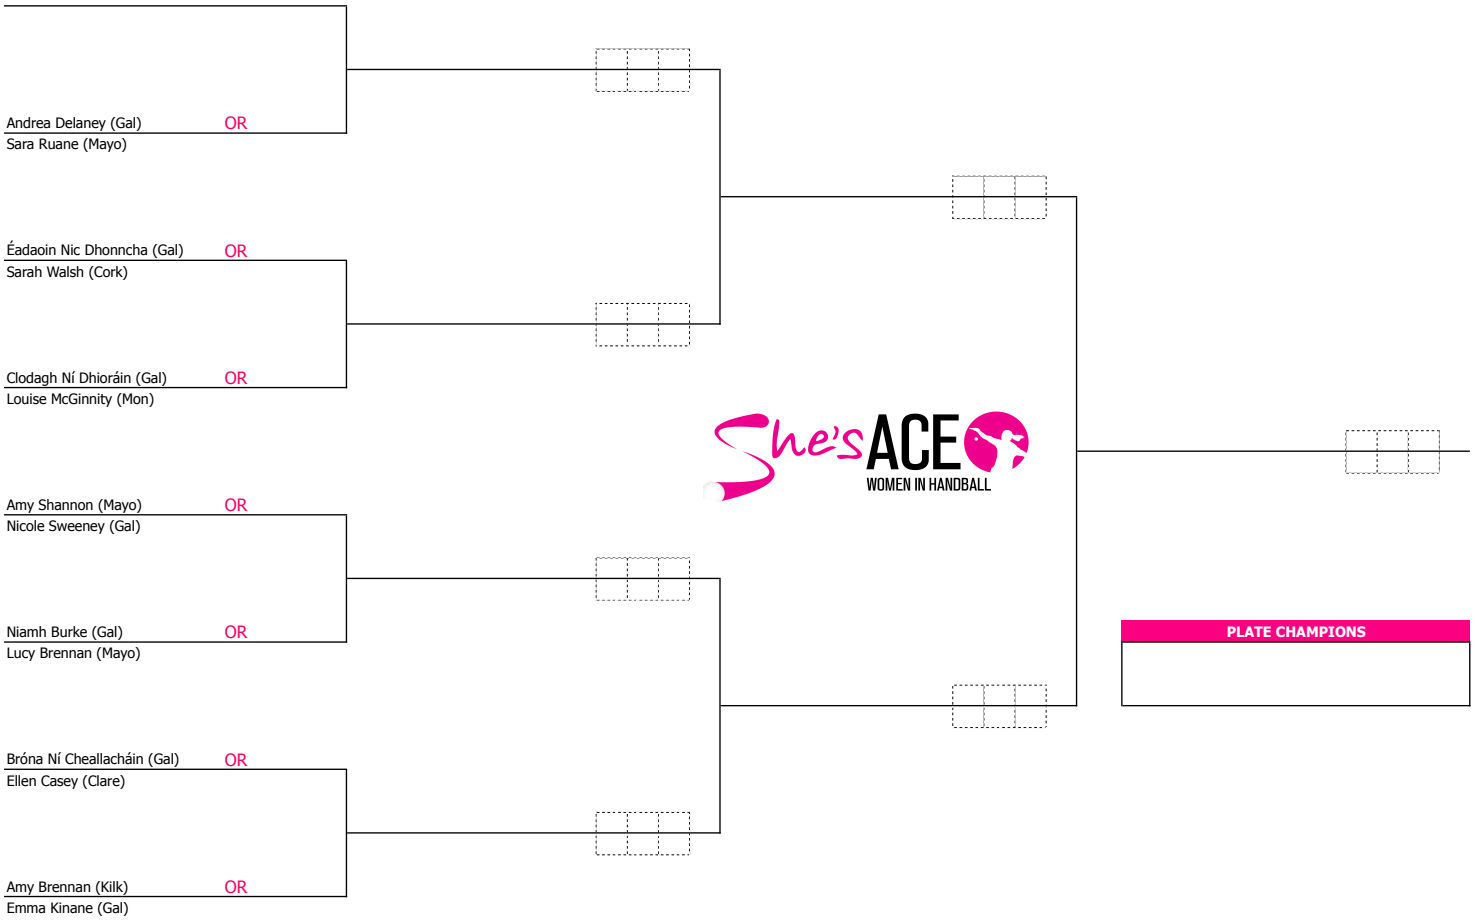

Girls 13&U - 40x20 Plate - Ballinrobe HC

PLATE QUARTER-FINAL

PLATE SEMI- FINAL

PLATE FINAL

QF Matches Starting at approx 2.00pm

SF Matches Starting at approx 3.45pm

Final Starting at approx 4.15pm