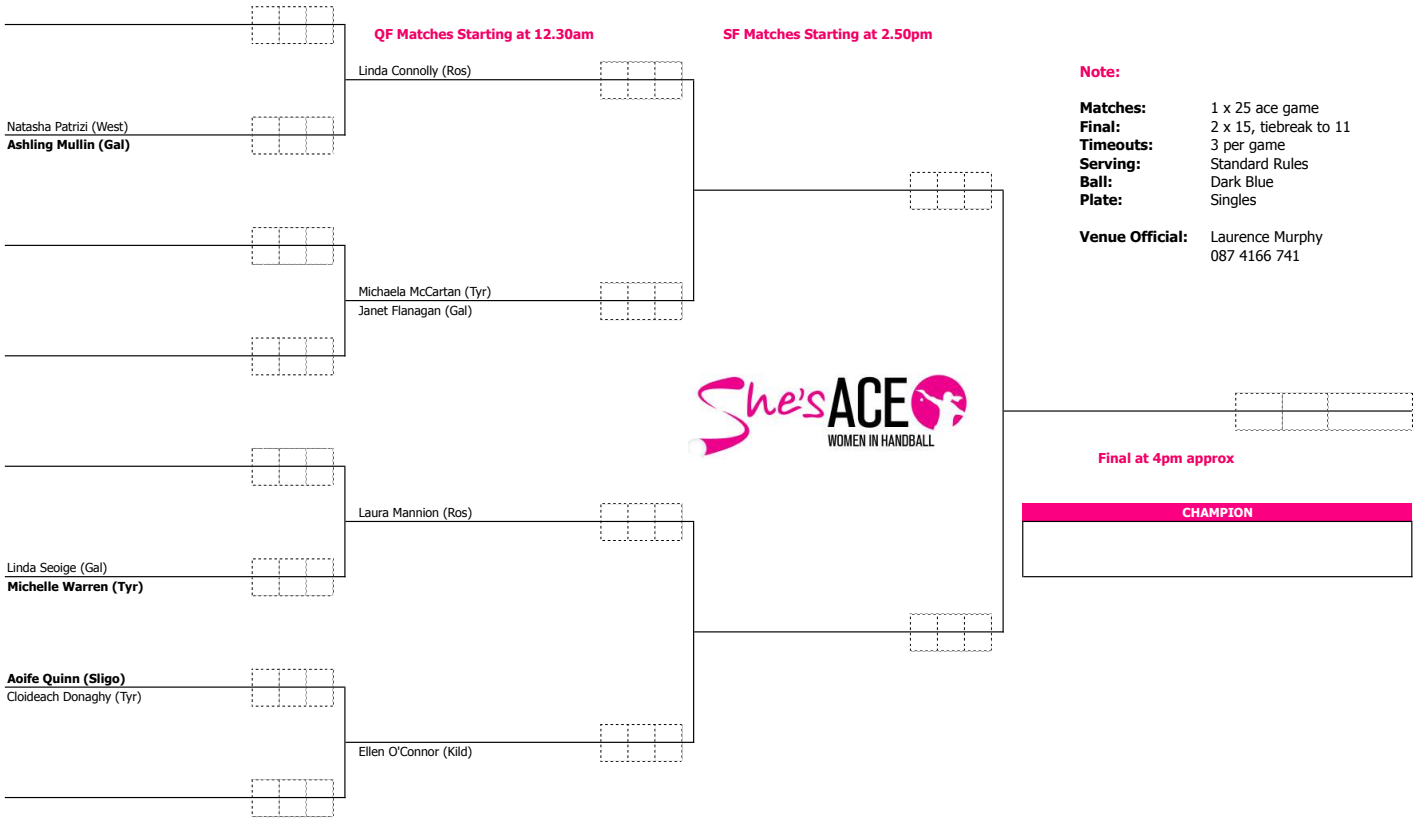

Ladies B - 40x20 - Claremorris HC

FIRST ROUND

QUARTER FINAL

SEMIFINAL

FINAL

1st Round Matches Starting at 11.30am

Matches run in order on draw tree. Please note times given are only approximates

Ladies B - 40x20 Plate (Singles) - Claremorris HC

PLATE SEMI-FINAL

PLATE FINAL

Matches run in order on draw tree. Please note times given are only approximates.

Ladies Challenger - 40x20 - Carnacon HC

FIRST ROUND

QUARTER FINAL

SEMIFINAL

FINAL