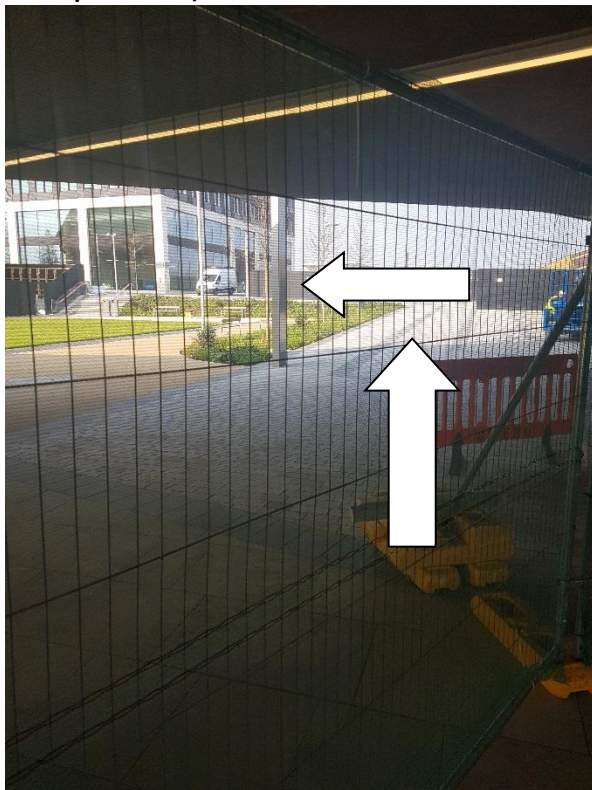

Beckton Park DLR station to Royal Albert Dock

Visit www.tfl.gov.uk to plan your journey to Beckton Park DLR station

1. Take the DLR to Beckton Park Station

2. Take the ramp or stairs towards the station exit

3. Turn right and cross the footbridge

4. Exit the DLR station right and walk up the slope (ignore the fencing in the photo!), then turn left, following the path between the buildings

5. By this point you will have reached the installation Daedalum / performance location for Cristal Palace. Enjoy! If you require any assistance, don't hesitate to ask one of our friendly volunteers.