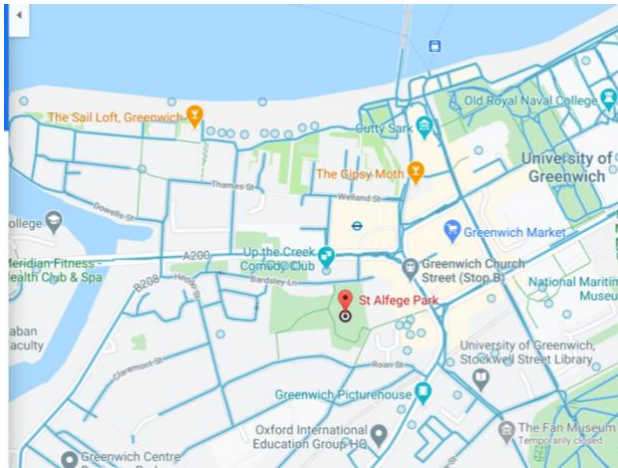

St Alfege Park- Photo Route

St Alfege Park

Address:

[St Alfege Park, Greenwich, SE10 9RB](#)

Transport:

Cutty Sark DLR- about 5 minute walk away.

Greenwich Station- about 10 minute walk away

Multiple buses a few minutes walk away

Access:

This site has uneven surfaces and track mats on grassy areas.

Our volunteers will be available near the station and site for support.

**TRANSPORT
FOR LONDON**
EVERY JOURNEY MATTERS

For more information:

Visit www.tfl.gov.uk to plan your journey to Woolwich Arsenal station.

Directions from Cutty Sark for Maritime Greenwich

Lift available at Cutty Sark for Maritime Greenwich.

Exit station and turn left.

Walk down this road.

Walk down the passage

St Alfege Park- Photo Route

Follow the passage until you see these gates and enter St Alfege Park