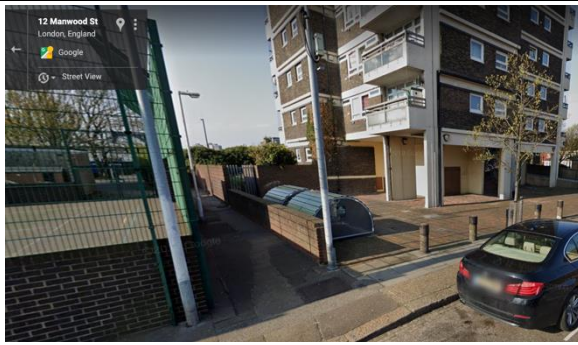

Royal Docks Learning and Activity Centre

Address

[Royal Docks Learning and Activity Centre, Albert Rd, Royal Docks, London E16 2JB](#)

Transport:

George V DLR Station

6 minute walk from station

Bus stops nearby

Directions from George V Station

Exit the station via the stairs or ramp.

Follow the footpath next to the stairs.

When the footpath ends, continue straight along this road.

Turn left onto Grenadier Street

Turn right onto Manwood Street.

RDLAC – Photo Route

Follow the footpath on the left.

At the end of the footpath turn left.

The Royal Docks Learning and Activity Centre will be on your left.