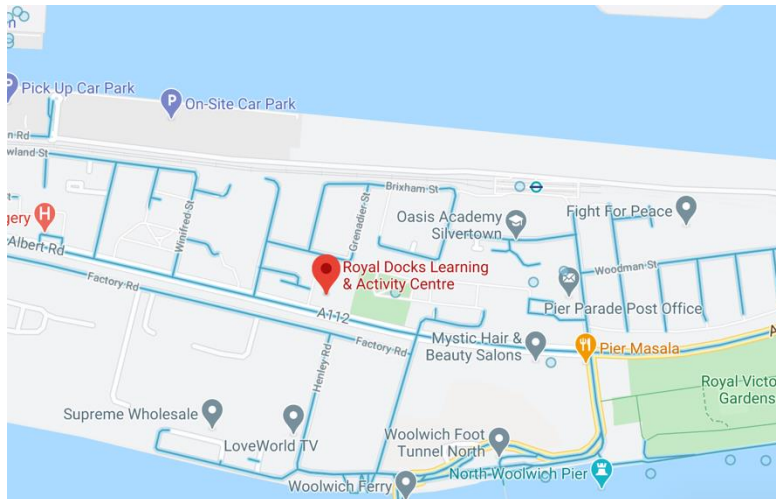

Royal Docks Learning and Activity Centre

Address

[Royal Docks Learning and Activity Centre, Albert Rd, Royal Docks, London E16 2JB](#)

Transport:

George V DLR Station

6 minute walk from station

Bus stops nearby

Access:

This site has level access. Please note there are ramps on curbs.

Our volunteers will be available near the station and site for support.

**TRANSPORT
FOR LONDON**
EVERY JOURNEY MATTERS

For more information:
Visit www.tfl.gov.uk to plan your journey to Woolwich Arsenal station.

Directions from George V Station

Exit the station via the stairs or ramp.

Follow the footpath next to the stairs.

When the footpath ends, continue straight along this road.

Turn left onto Grenadier Street

Turn right onto Manwood Street.

RDLAC – Photo Route

Follow the footpath on the left.

At the end of the footpath turn left.

The Royal Docks Learning and Activity Centre will be on your left.