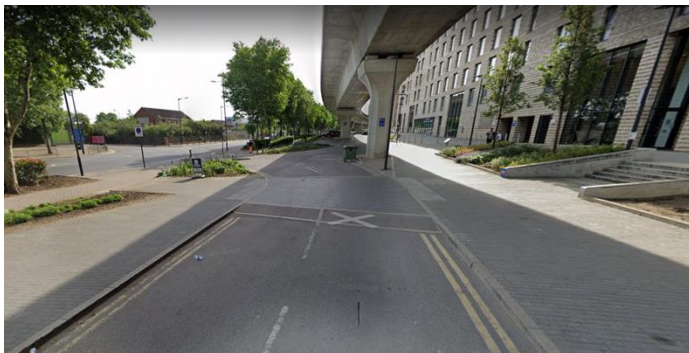

Thames Barrier Park

Address

[Thames Barrier Park, N Woolwich Rd, Royal Docks, London E16 2HP](#)

Transport:

Pontoon Dock DLR

1 minute walk from station

The nearest bus stop is Pontoon Dock Stop Q and S– Stop ID 71647 located on North Woolwich Road. Routes 474 serves this stop and it is a 2 minute walk from site.

Access:

This site has level access with ramps. There are also track mats on more difficult terrain.

Our volunteers will be available near the station and site for support.

**TRANSPORT
FOR LONDON**
EVERY JOURNEY MATTERS

For more information:
Visit www.tfl.gov.uk to plan your journey to Woolwich Arsenal station.

Directions from Pontoon Dock Station

Exit the station and turn left.

The entrance to the park is behind the station.

Directions from George V Station

Exit the station and turn right.

Keep right and walk alongside the buildings.

Follow the pavement round to the right.

Follow the path into Thames Barrier Park