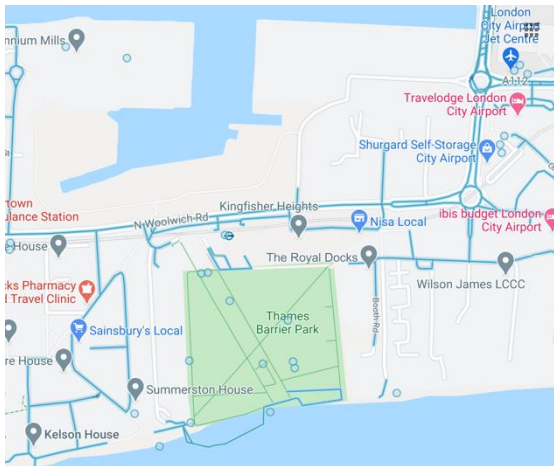

Thames Barrier Park

Address

[Thames Barrier Park, N Woolwich Rd, Royal Docks, London E16 2HP](#)

Transport:

Pontoon Dock DLR

1 minute walk from station

The nearest bus stop is Pontoon Dock Stop Q and S– Stop ID 71647 located on North Woolwich Road. Routes 474 serves this stop and it is a 2 minute walk from site.

Access:

This site has level access with ramps. There are also track mats on more difficult terrain.

Our volunteers will be available near the station and site for support.

**TRANSPORT
FOR LONDON**
EVERY JOURNEY MATTERS

For more information:
Visit www.tfl.gov.uk to plan your journey to Woolwich Arsenal station.

Directions from Pontoon Dock Station

Exit the station and turn left.

The entrance to the park is behind the station.

Directions from George V Station

Exit the station and turn right.

Keep right and walk alongside the buildings.

Follow the pavement round to the right.

Follow the path into Thames Barrier Park