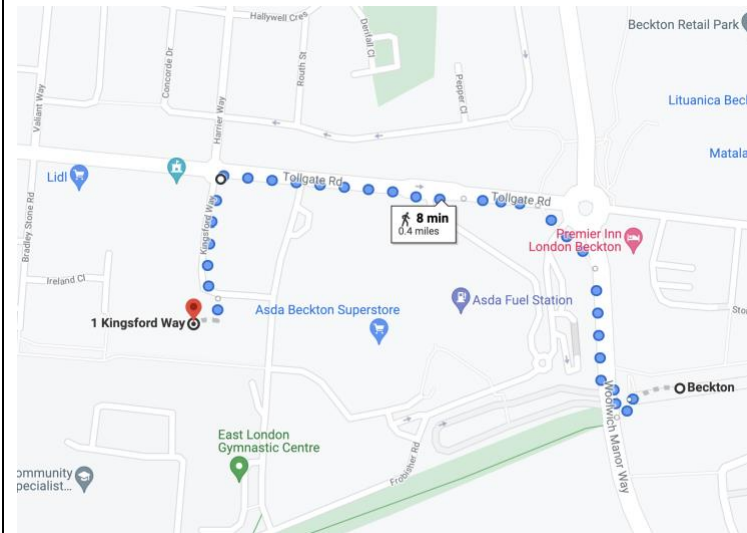

Autumn Glow Photo Route

Address:

[1 Kingsford Way, London E6 5JQ](#)

[Google Maps route from Beckton DLR](#)

Transport:

DLR:

Nearest station Beckton DLR– 8 minute walk.

[Find out more about this station's accessibility here.](#)

**TRANSPORT
FOR LONDON**
EVERY JOURNEY MATTERS

For more information:

Visit **www.tfl.gov.uk** to plan your journey.

Directions from Beckton DLR

Exit Beckton DLR.

Cross the road at the traffic lights nearest Asda. Keep Asda on your left as you continue on Woolwich Manor Way towards the roundabout.

At the roundabout, stay on the same side of the road.

Cross Frobisher Road.

Take the second left on Tollgate Road.

Continue down Tollgate Road.

At the next roundabout, before St Mark's Community Centre.

Go **left** down Kingsford Way.

Go straight down Kingsford Road.

There is accessible parking on your right.

Go down the pedestrian pathway, keep Beckton Globe on your right.

On the day, there will be signs and banners. The event is here.