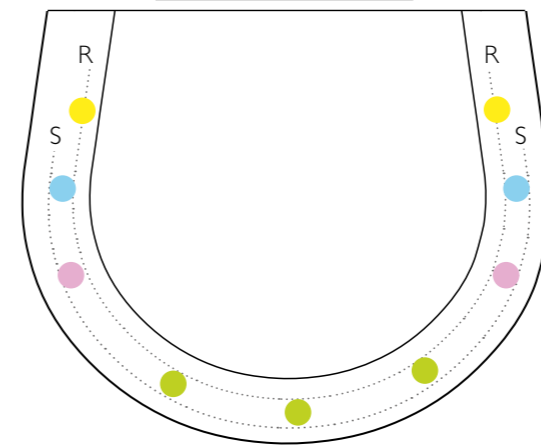

Seating Plan & Ticket Prices

		BALLO IN MASCHERA & SATURDAYS	OKLAHOMA! ROMÉO ET JULIETTE
	BAND A	Stalls Grand Tier Boxes	£195 £180
	BAND B	Stalls, Stalls Circle, Grand Tier, Balcony	£180 £160
	BAND C	Stalls, Stalls Circle, Grand Tier, Balcony	£160 £130
	BAND D	Stalls Circle, Grand Tier, Balcony	£135 £110
	BAND E	Stalls Circle, Grand Tier, Balcony, Attic	£120 £90
	BAND F	Balcony, Attic	£100 £75

STALLS

STALLS CIRCLE

GRAND TIER

BALCONY

THE ATTIC