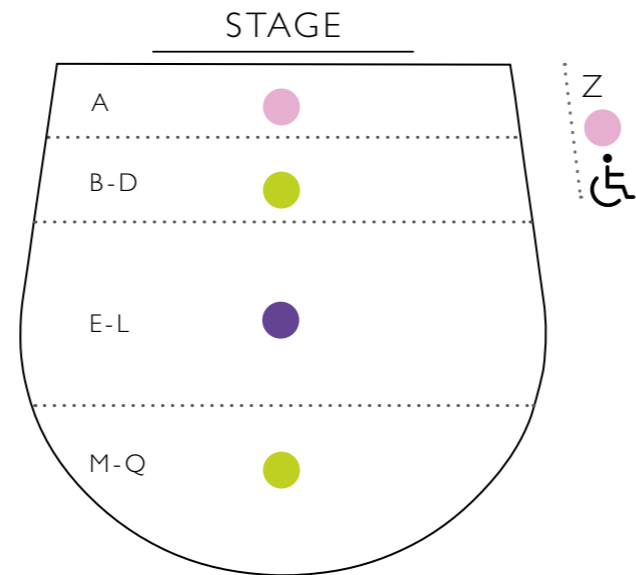

Seating Plan & Ticket Prices

		BALLO IN MASCHERA & SATURDAYS	OKLAHOMA! ROMÉO ET JULIETTE
	BAND A	Stalls Grand Tier Boxes	£195 £180
	BAND B	Stalls, Stalls Circle, Grand Tier, Balcony	£180 £160
	BAND C	Stalls, Stalls Circle, Grand Tier, Balcony	£160 £130
	BAND D	Stalls Circle, Grand Tier, Balcony	£135 £110
	BAND E	Stalls Circle, Grand Tier, Balcony, Attic	£120 £90
	BAND F	Balcony, Attic	£100 £75

STALLS

STALLS CIRCLE

GRAND TIER

BALCONY

THE ATTIC