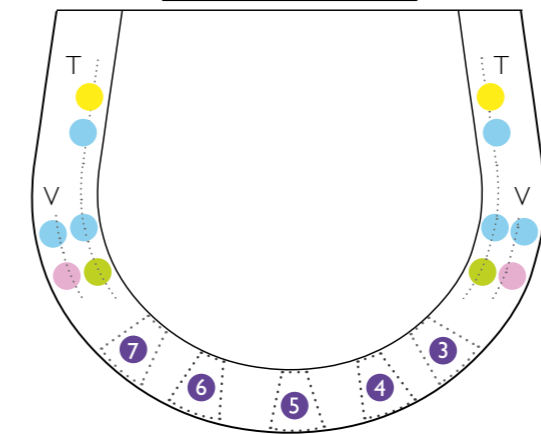

Seating Plan & Ticket Prices

		BALLO IN MASCHERA & SATURDAYS	OKLAHOMA! ROMÉO ET JULIETTE
	BAND A	Stalls Grand Tier Boxes	£195 £180
	BAND B	Stalls, Stalls Circle, Grand Tier, Balcony	£180 £160
	BAND C	Stalls, Stalls Circle, Grand Tier, Balcony	£160 £130
	BAND D	Stalls Circle, Grand Tier, Balcony	£135 £110
	BAND E	Stalls Circle, Grand Tier, Balcony, Attic	£120 £90
	BAND F	Balcony, Attic	£100 £75

STALLS

STALLS CIRCLE

GRAND TIER

BALCONY

THE ATTIC