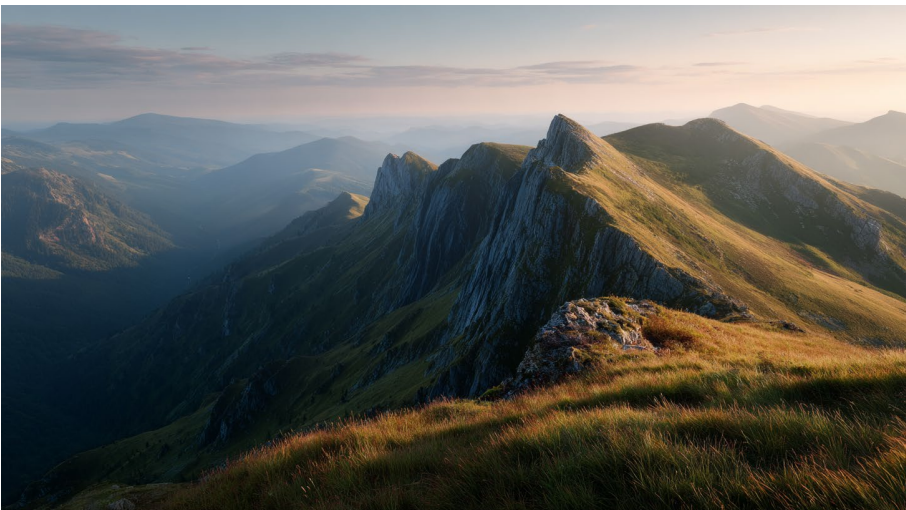

Alpenkamm bei Sonnenaufgang im warmen Sommerlicht