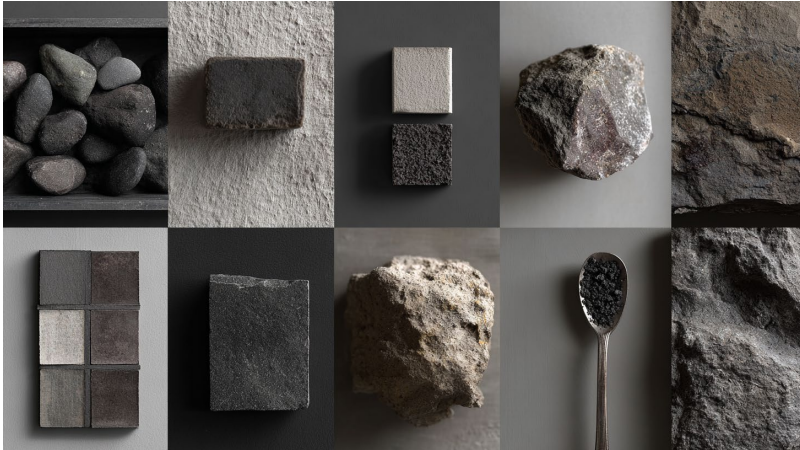

prompt material moodboard, raw stone textures, rough mineral surfaces, tactile material details, neutral studio environment, sensory, restrained, focused mood, monochrome palette, subtle tonal variations, material-focused visual language, macro-like close-ups, flat compositions, neutral studio lighting, high texture fidelity --ar 16:9

Stark

prompt perfume ad moodboard, sensory human details, skin, fabric, glass, intimate fragments, abstract luxury narrative context, nostalgic, intimate, quiet mood, warm faded colors, dusty pastels, cinematic visual language, poetic realism, close-up framing, shallow depth of field, natural light, soft highlights, soft grain, film-inspired textures --ar 16:9