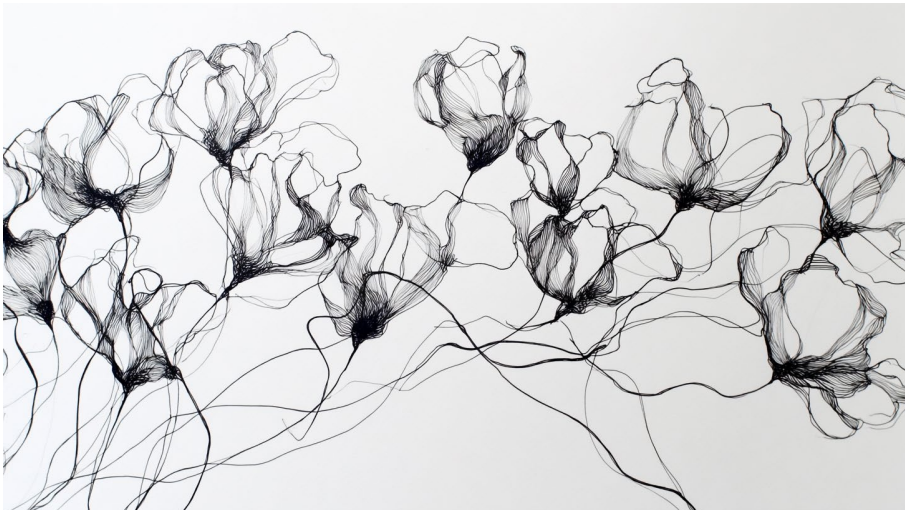

Loose Drawing