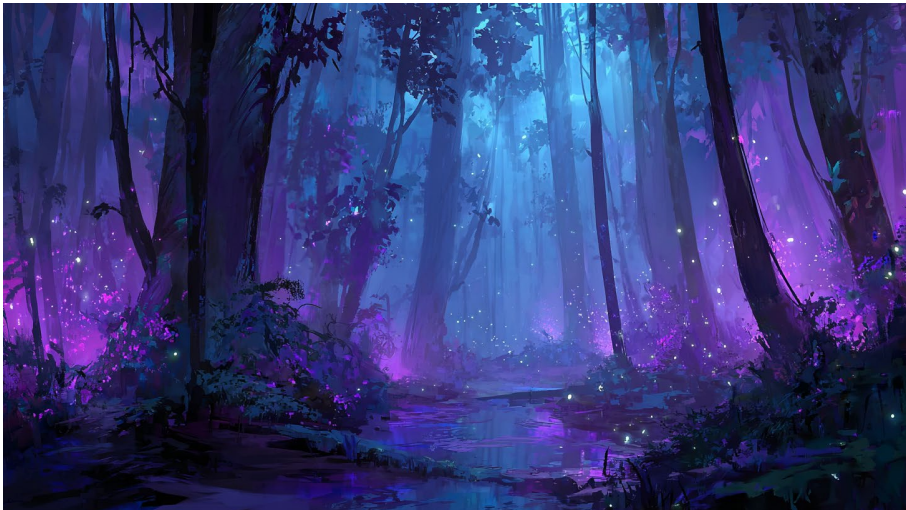

Cartoon

prompt stylized 3D illustration, visible texture, a clown sitting on a bench with a large hat and curly red hair, park environment on a sunny day, funny scene --ar 16:9

3D-Illustration

prompt digital concept art with rough brushwork, an enchanted forest with purple and blue lighting and glowing fireflies, fantasy style landscape, cinematic composition --ar 16:9