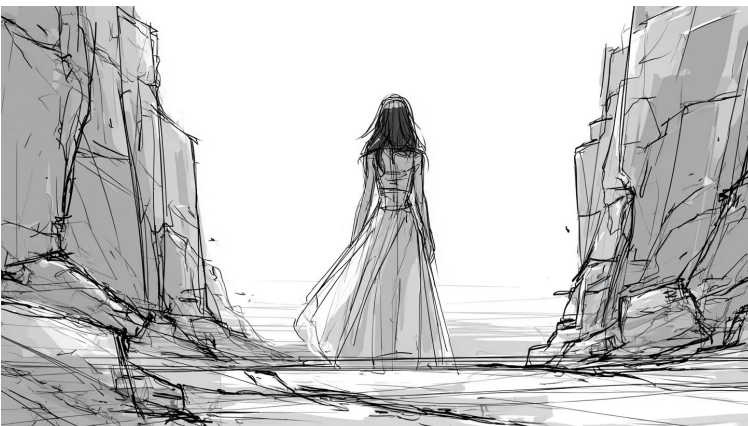

Weitere Ansicht