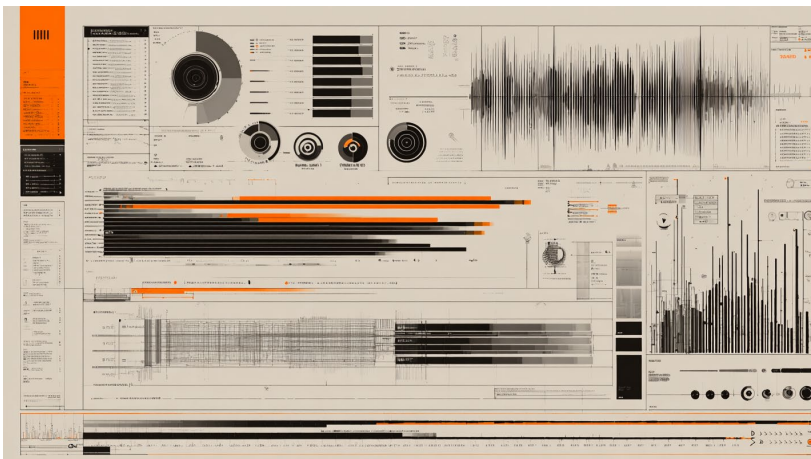

Analytische Diagrammstruktur in strengem Monochrom mit Akzentfarbe – systematisch aufgebautes Grid-Layout mit hoher Präzision und maximaler visueller Klarheit.