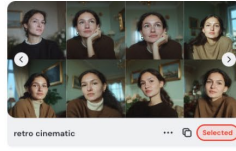

prompt cinematic photography, close-up shot of a man in dark-futuristic attire standing next to the car, window reflections, cinematic movie still --ar 3:4 --raw --profile 4xw8np4

Das als Omni Reference definierte Fahrzeug in einer filmischen Szene mit Figur – trotz veränderter Perspektive, Lichtstimmung und Interaktion bleibt die charakteristische Silhouette des Modells stabil erkennbar.