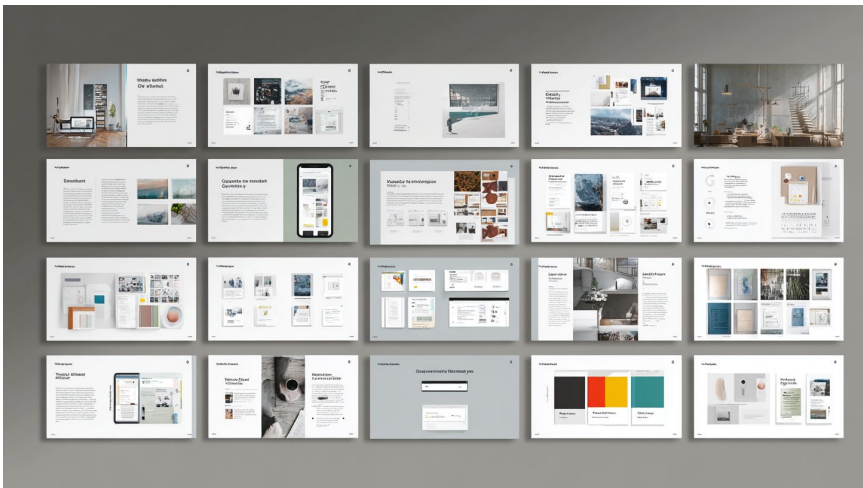

Startup-Pitch-Deck-Vorlage

prompt keynote presentation template, UI mockups, feature highlights, tech and product communication context, cool neutral palette with functional accent colors, structured layouts, top-down view, consistent spacing --ar 16:9