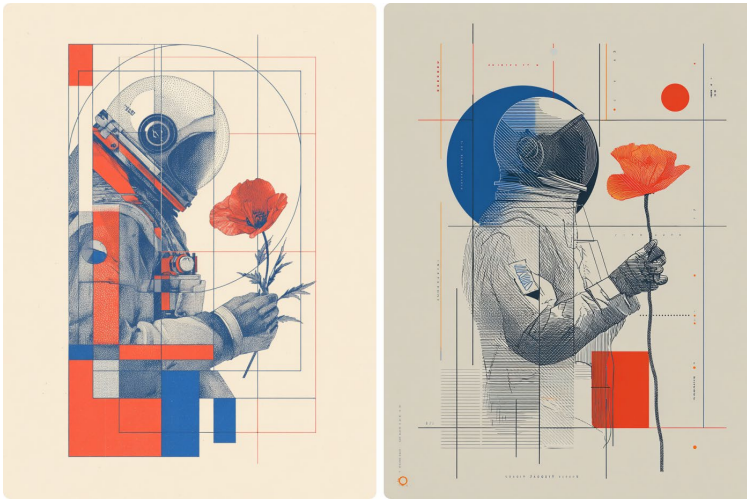

Ausführung im Stil des Barock

prompt oil on canvas in impressionist painting style, an astronaut holding a poppy flower in a sunny field, fleeting and airy mood, dappled sunlight, violet shadows, visible thick brushstrokes --ar 3:4

Ausführung im Stil des Expressionismus

prompt mixed media photo collage in dadaism style, an astronaut holding a poppy flower, newspaper clippings, neutral background, overlapping erratic typography, absurd and ironic --ar 3:4

Ausführung im Stil des Dadaismus

prompt Bauhaus: minimalist screen print in the style of bauhaus, an astronaut holding a poppy flower, rational and orderly, primary colors red and blue, grid-based layout, geometric shapes --ar 3:4