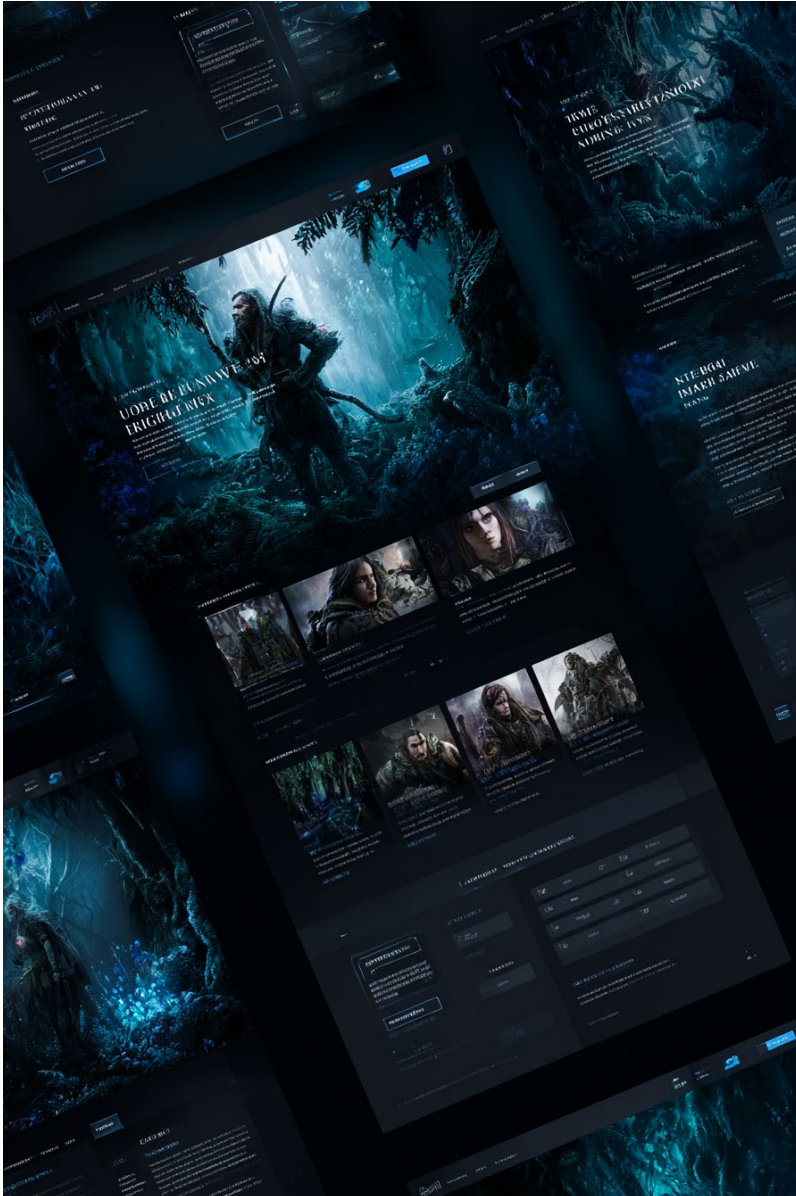

prompt dark UI website design for a fantasy video game, interface-inspired typography with high legibility in dark mode, bold headlines designed for impact and immersion, dark color palette with glowing accent highlights, cinematic fantasy game visuals integrated with UI elements --ar 2:3

Dark-UI-Website für ein Fantasy-Videospiel – kontrastreiche Interface-Typografie, leuchtende Akzentfarben und cineastische Spielwelten in immersiver Dark-Mode-Ästhetik.