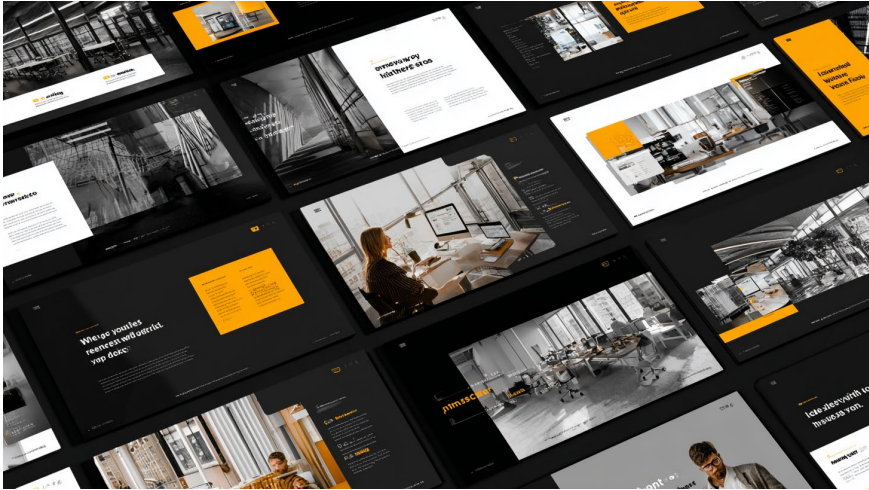

prompt keynote presentation template, top-down view pitch deck slides, startup and investor pitch context, high-contrast palette with brand accent colors, clear slide rhythm, modular grid structure --ar 16:9

Startup-Pitch-Deck-Vorlage

prompt keynote presentation template, UI mockups, feature highlights, tech and product communication context, cool neutral palette with functional accent colors, structured layouts, top-down view, consistent spacing --ar 16:9