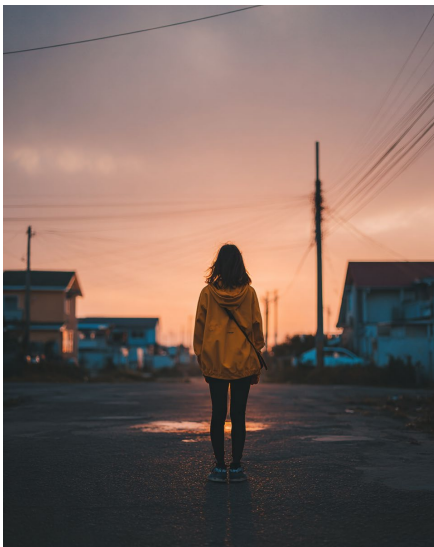

Sport-Fotografie

prompt cinematic movie still, medium shot, two people standing in a street during the day, in the style of western movies --ar 7:3 --raw

Movie-Foto

6.1.2 Mit Licht gestalten

prompt a woman standing in an empty street, natural lighting, ambient daylight, candid realism --ar 4:5 --raw

Künstliches Licht und Silhouette

prompt a woman standing in an empty street, soft lighting with a bright sky, minimal detail --ar 4:5 --raw

Silhouette

prompt a woman standing in an empty street, bokeh light effect, nighttime --ar 4:5 --raw