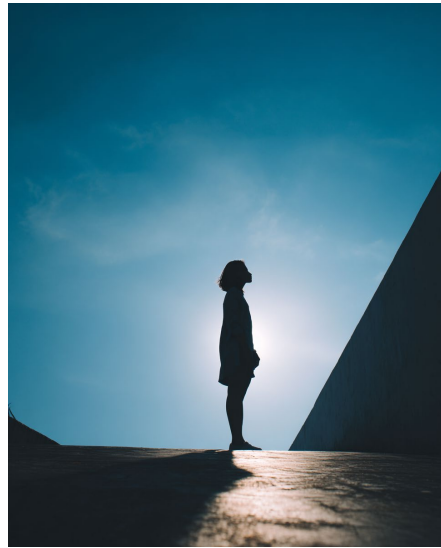

Silhouette

prompt a woman standing in an empty street, bokeh light effect, nighttime --ar 4:5 --raw