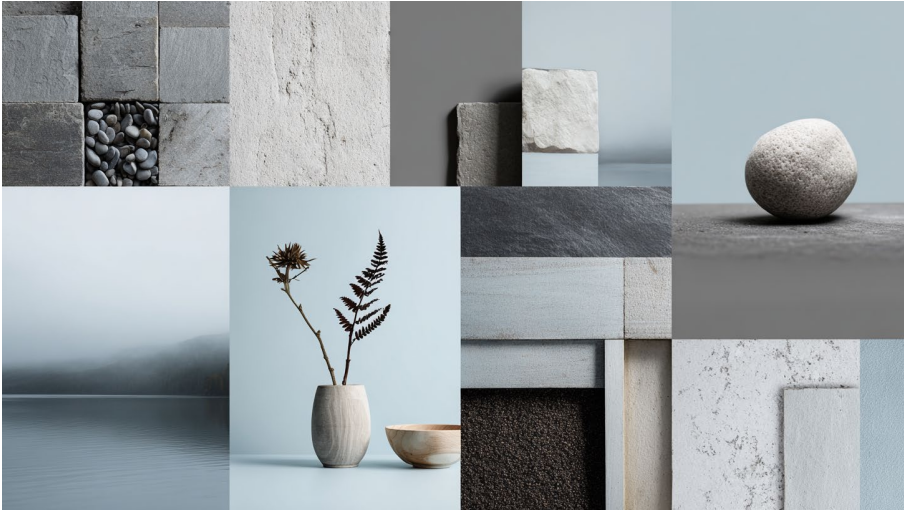

Kalte Farben

8.1.2 Infografiken

prompt infographic elements, isometric charts, blocks, icons, depth layers, tech and system visualization context, limited color palette with clear color coding, isometric design logic, spatial modular layout with layered depth, clean vector style, sharp edges --ar 16:9