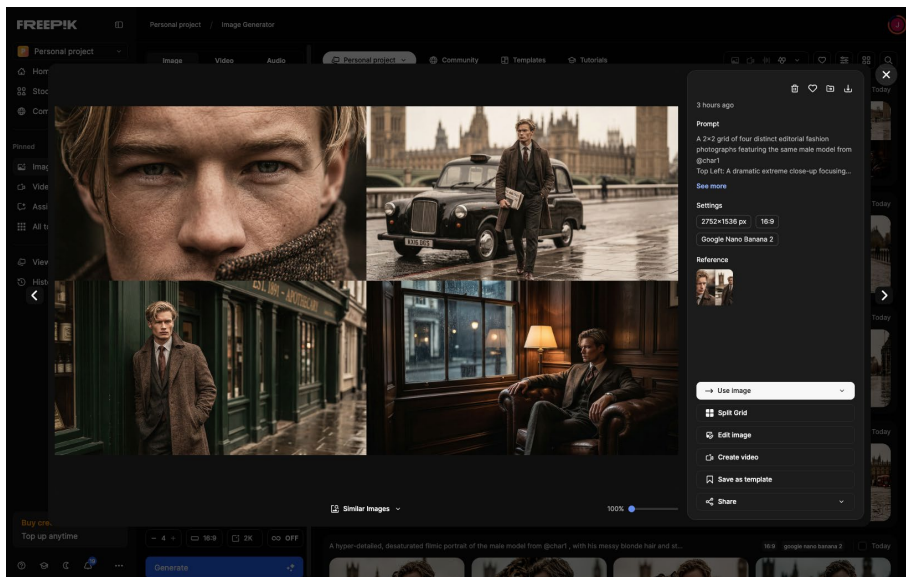

6.2.2 PRAXIS Split Image als strategisches Werkzeug

Im letzten Schritt kann ein Split Image als Grundlage für weitere Bildgenerierung genutzt werden, etwa mit Tools wie Nano Banana Pro, um zusätzliche Perspektiven oder Szenen derselben Persona zu entwickeln.

prompt A 2x2 grid of four distinct editorial fashion photographs featuring the same male model from @char1

Top Left: A dramatic extreme close-up focusing on the model's eyes and the texture of his skin and wool collar.

Top Right: A full-body shot of the model walking past a vintage black London taxi near Westminster, holding a newspaper.

Bottom Left: A medium shot of the model leaning against a classic dark green London storefront, rain reflecting on the pavement.

Bottom Right: An interior shot of the model sitting in a leather armchair inside a dimly lit, wood-paneled London club, looking out a rainy window.

Consistent Aesthetic: All images must have a desaturated color palette, heavy film grain, 35mm lens feel, and realistic textures. No plastic skin, no airbrushing. Cinematic, moody lighting throughout.

Model: Google Nano Banana Pro 2, Upload des generierten Midjourneybilds

prompt A hyper-detailed, desaturated filmic portrait of the male model from @char1, with his messy blonde hair and strong features. He has a calm, intense expression, and rain is falling. He is leaning his face against the side of a large, breathing Bengal tiger, his cheek touching the tiger's dark-striped fur. Shot with an 85mm lens for extremely