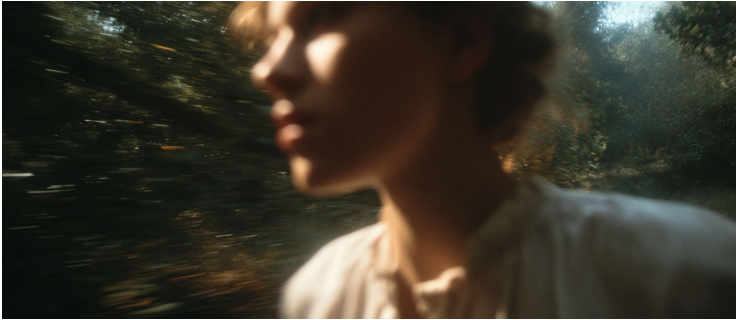

Umgekehrter Fokus

prompt photography, wide angle shot of a golden retriever, captured with an 35mm f/1.4 lens --ar 7:3 --raw