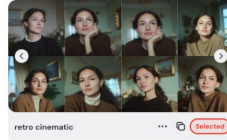

prompt links mit Personalized Profile: cinematic photography, a scene of a beige car parked in front of a small shop, small town suburban city in america --ar 3:4 --raw --profile rxd69hl

prompt rechts ohne Personalized Profile: cinematic photography, a scene of a beige car parked in front of a small shop, small town suburban city in america --ar 3:4 --raw

Vergleich mit und ohne Personalized Profile – links sorgt das hinterlegte Profil für eine konsistente Formensprache und klare Design-Identität des fiktiven Automodells, rechts wirkt das Fahrzeug generischer und stilistisch weniger definiert.