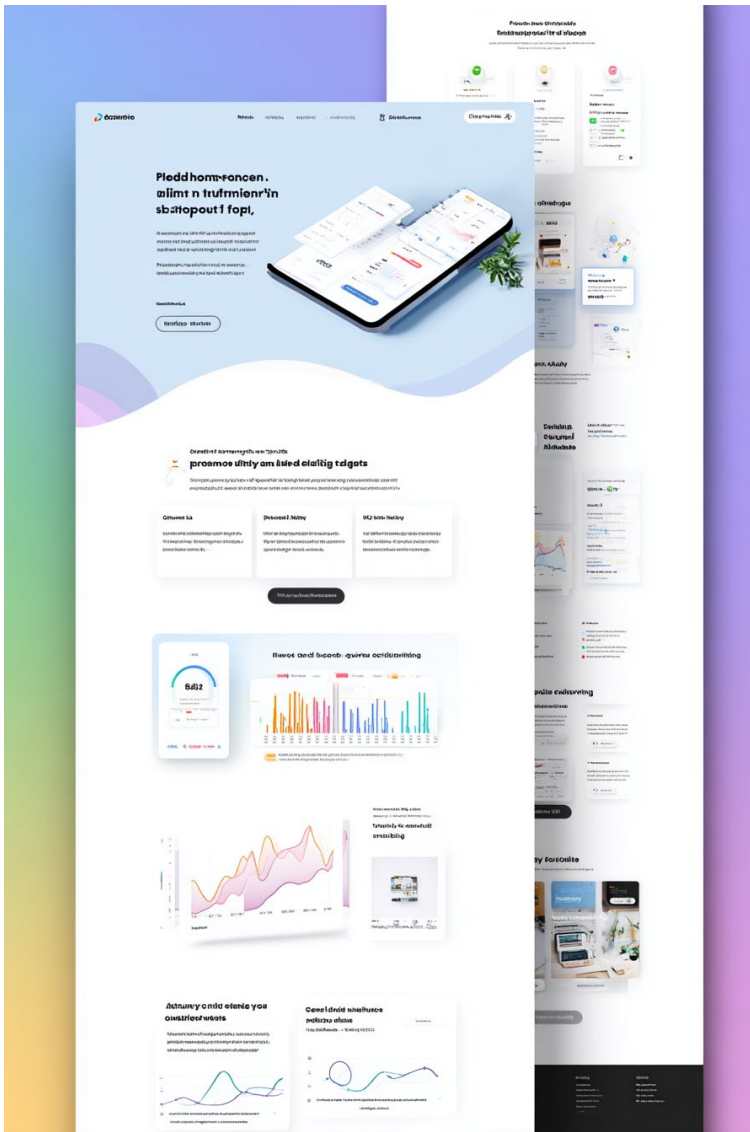

prompt

website design concept for an analytics SaaS product, product-focused layout with UI-inspired typography, clear headline-to-body font pairing for feature explanation, cool neutral palette with functional accent colors, interface previews integrated into the layout, modular grid system optimized for feature comparison, top-down structure designed for fast scanning and onboarding, clean, technical, conversion-prompt oriented web aesthetic --ar 2:3

Analytics-SaaS-Konzept – produktfokussiertes Webdesign mit UI-naher Typografie, modularer Feature-Struktur und konversionsorientierter, technischer Anmutung.