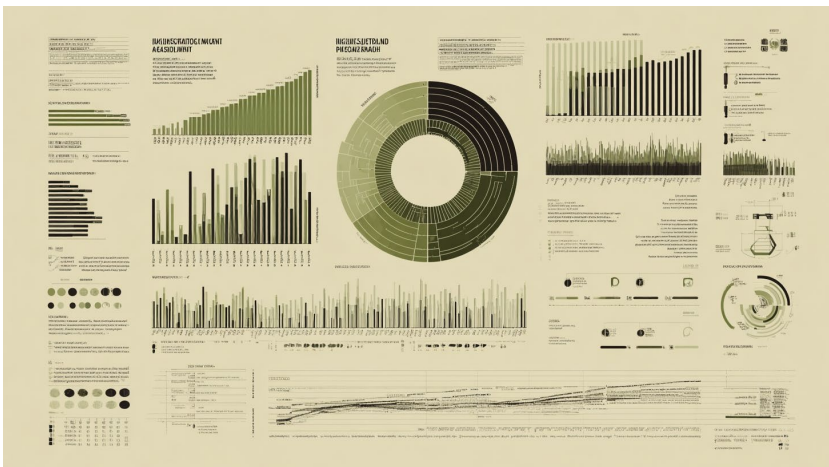

Klassische Datenvisualisierung im Flat-Vector-Stil