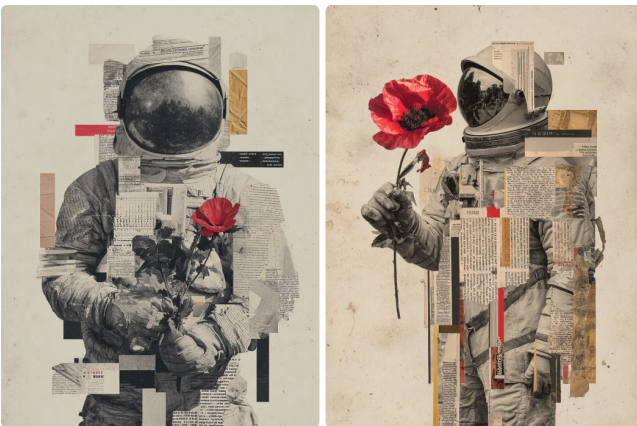

Ausführung im Stil des Dadaismus

prompt Bauhaus: minimalist screen print in the style of bauhaus, an astronaut holding a poppy flower, rational and orderly, primary colors red and blue, grid-based layout, geometric shapes --ar 3:4