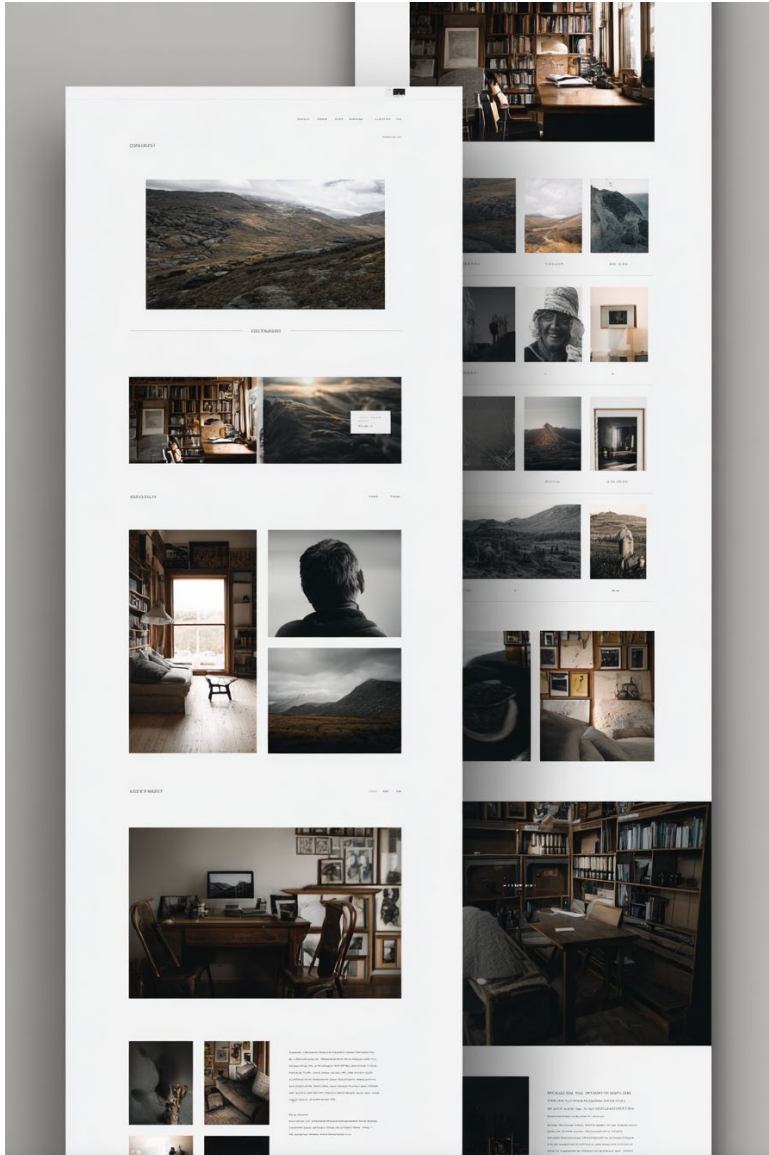

Mobile-App-Konzept für eine Fitness-Anwendung – mobiloptimierte Typografie, klare Informationshierarchie und funktionale Farbkontraste im vertikalen UI-Layout.

prompt portfolio website design for a photographer, image-led layout with restrained supporting typography, neutral typography designed to let imagery dominate, minimal color palette to support visual work, full-width image sections, simple grid system aligned to photographic storytelling, quiet, refined, personal web aesthetic --ar 2:3