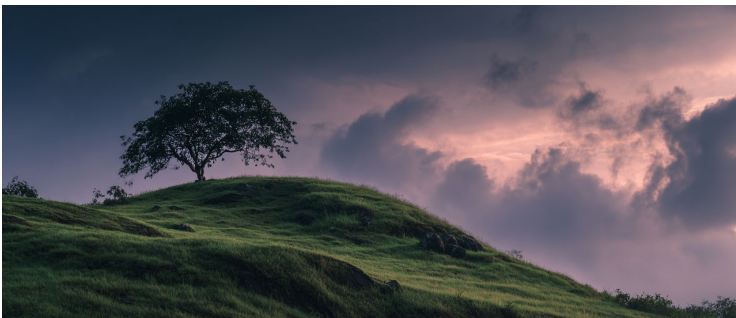

Goldene Stunde

prompt nature photography, rainy weather, a single tree on top of a green hill, peaceful and serene atmosphere, cinematic mood, shot on DSLR --ar 7:3 --raw

Regnerisch

prompt nature photography, moody windy storm, a single tree on top of a green hill, peaceful and serene atmosphere, cinematic mood, shot on DSLR --ar 7:3 --raw

Stürmisch

prompt nature photography, snowstorm, a single tree on top of a green hill, peaceful and serene atmosphere, cinematic mood, shot on DSLR --ar 7:3 --raw

Schneesturm

nature photography, late dusk, a single tree on top of a green hill, peaceful and serene atmosphere, cinematic mood, shot on DSLR --ar 7:3 --raw

Abendstunde

prompt nature photography, silhouette late sundown, a single tree on top of a green hill, peaceful and serene atmosphere, cinematic mood, shot on DSLR --ar 7:3 --raw

Sonnenuntergang

prompt nature photography, nighttime, a single tree on top of a green hill, peaceful and serene atmosphere, cinematic mood, shot on DSLR --ar 7:3 --raw