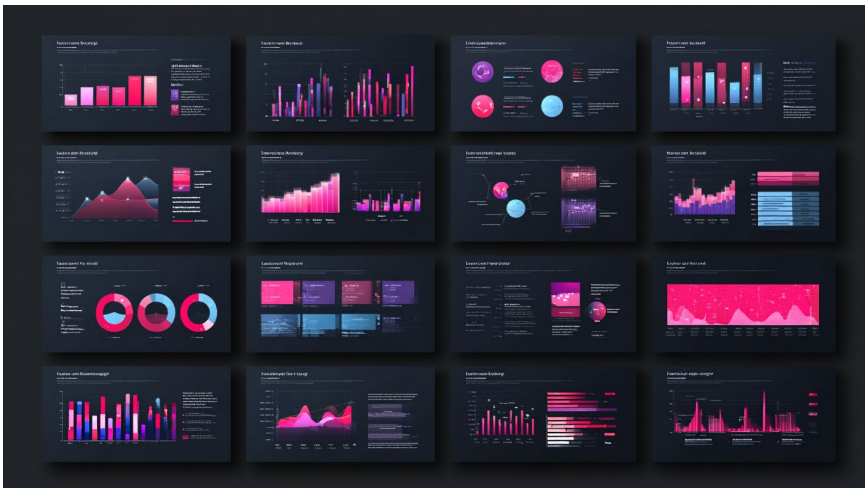

Analyse- und Business-Präsentation