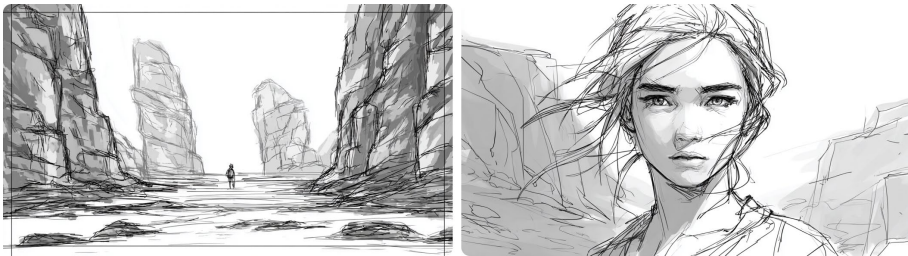

Aspect Ratio: 16:9/21:9, Resolution: 2K