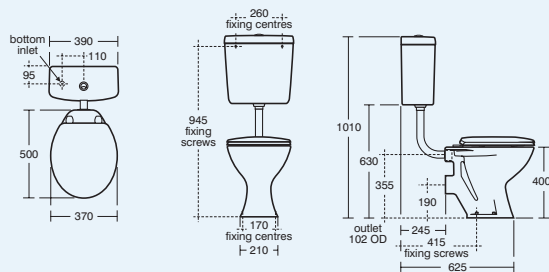

Sandringham21 Magnia Low Level Bowl with Push Button

New Code	Old Code	Description
S351001		Sandringham Magnia low level bowl, horizontal outlet
E876101	S372501	Sandringham21 low level cistern, bottom inlet, 6/4 litre dual flush valve
S405501		Gemini toilet seat and cover

Sandringham21 Magnia Low Level Bowl with Lever

New Code	Old Code	Description
S351001		Sandringham Magnia Low level bowl, horizontal outlet
E896901	S390201	Sandringham21 low level cistern, bottom inlet, 6 litre siphon flush
E897201	S390001	Sandringham21 low level cistern, side inlet, 6 litre siphon flush
S405501		Gemini toilet seat and cover