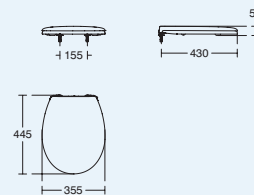

Sandringham21 Spatula Cistern Lever

New Code	Old Code	Description
S4420AA		Spatula cistern lever
S4516AA		Spatula cistern lever for Conceala cisterns

Sandringham21 WC Seat and Cover

New Code	Old Code	Description
E907401	S403201	Sandringham21 seat and cover with metal hinges
E907601	S404501	Sandringham21 seat and cover with plastic hinges
E908601	S403301	Sandringham21 seat - no cover, with metal hinges